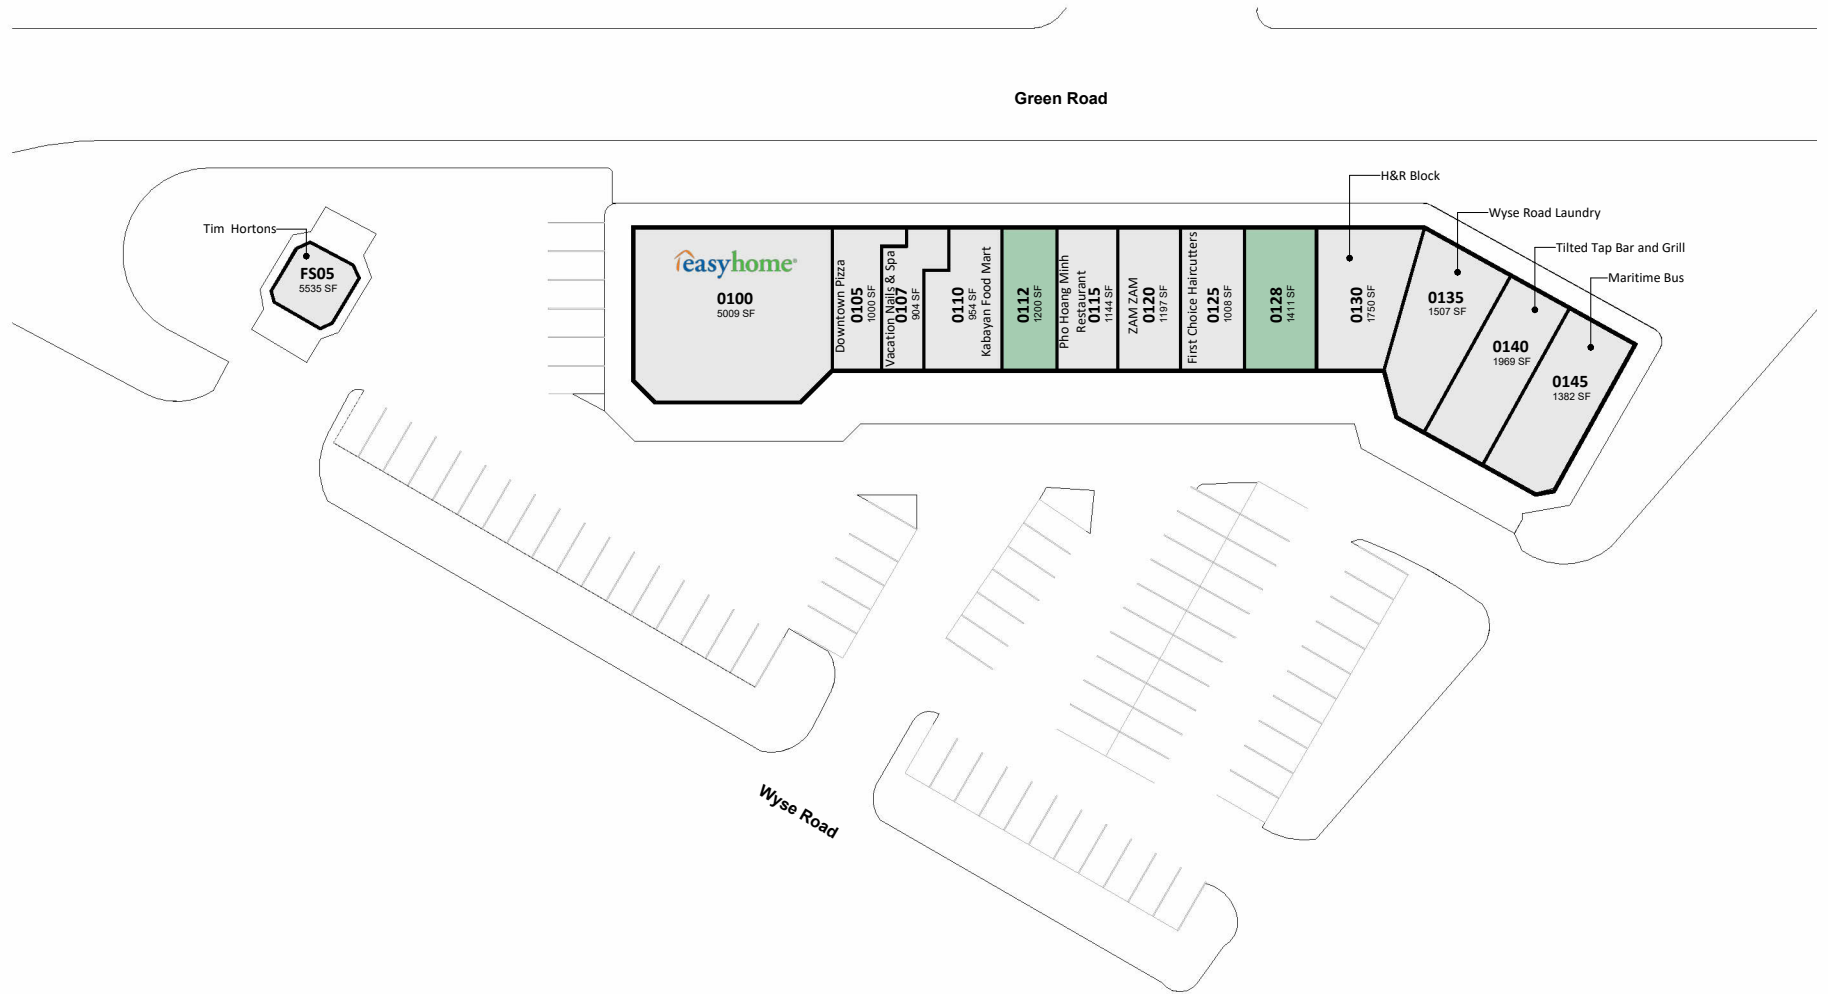

Wyse Road Plaza

172 Wyse Rd, Dartmouth, Nova Scotia

The purpose of this site plan is for general information and marketing purposes only. All information, dimensions, sizes and areas are approximate, without any warranties of any kind that same is complete, accurate or up to date and shall not be relied on for any particular purpose. Any references on this site plan to specific tenants are subject to change from time to time and shall not be deemed to be any representation as to the tenants that are within the shopping centre. Any site plan that also identifies neighbouring or shadow properties or tenancies are done for marketing purposes only and shall not be relied upon for any particular purpose, including without limitation, the size, square footage or the land that makes up the definition of the shopping centre.