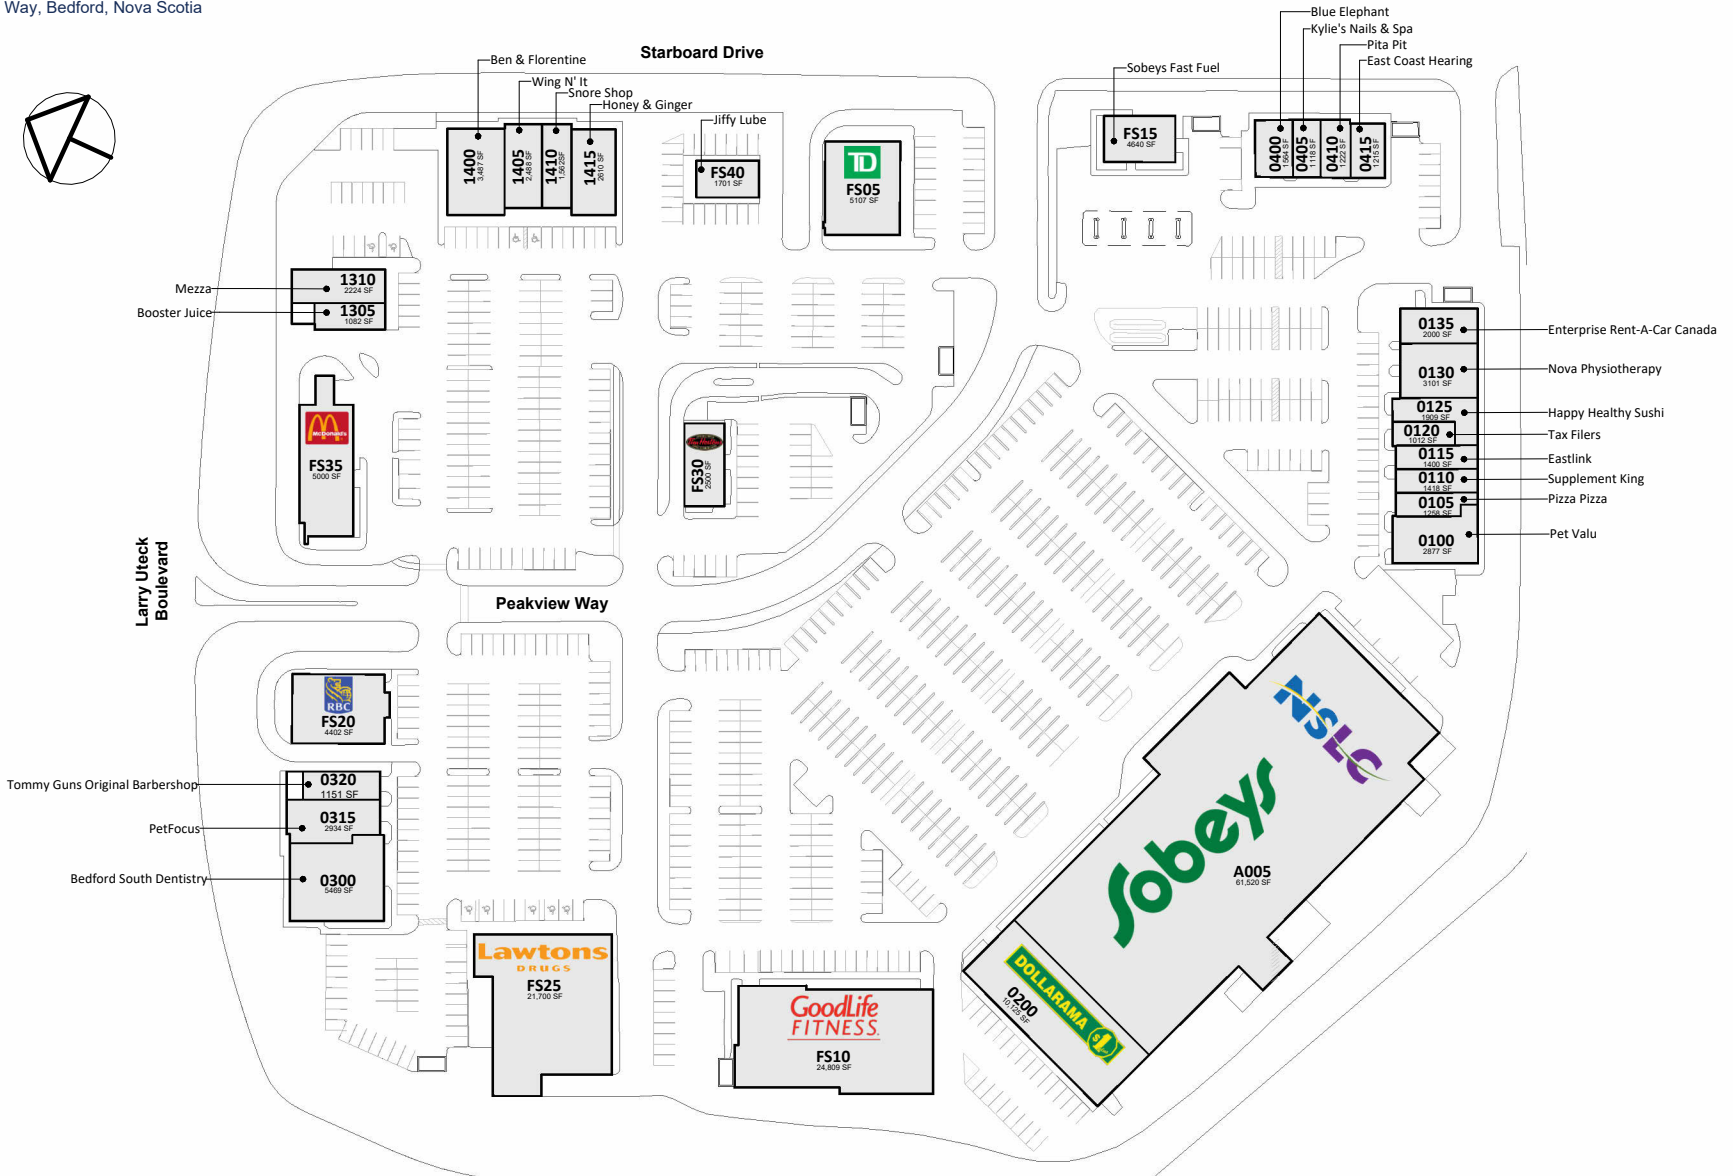

# Hemlock Square

15-75 Peakview Way, Bedford, Nova Scotia

The purpose of this site plan is for general information and marketing purposes only. All information, dimensions, sizes and areas are approximate, without any warranties of any kind that same is complete, accurate or up to date and shall not be relied on for any particular purpose. Any references on this site plan to specific tenants are subject to change from time to time and shall not be deemed to be any representation as to the tenants that are within the shopping centre. Any site plan that also identifies neighbouring or shadow properties or tenancies are done for marketing purposes only and shall not be relied upon for any particular purpose, including without limitation, the size, square footage or the land that makes up the definition of the shopping centre.