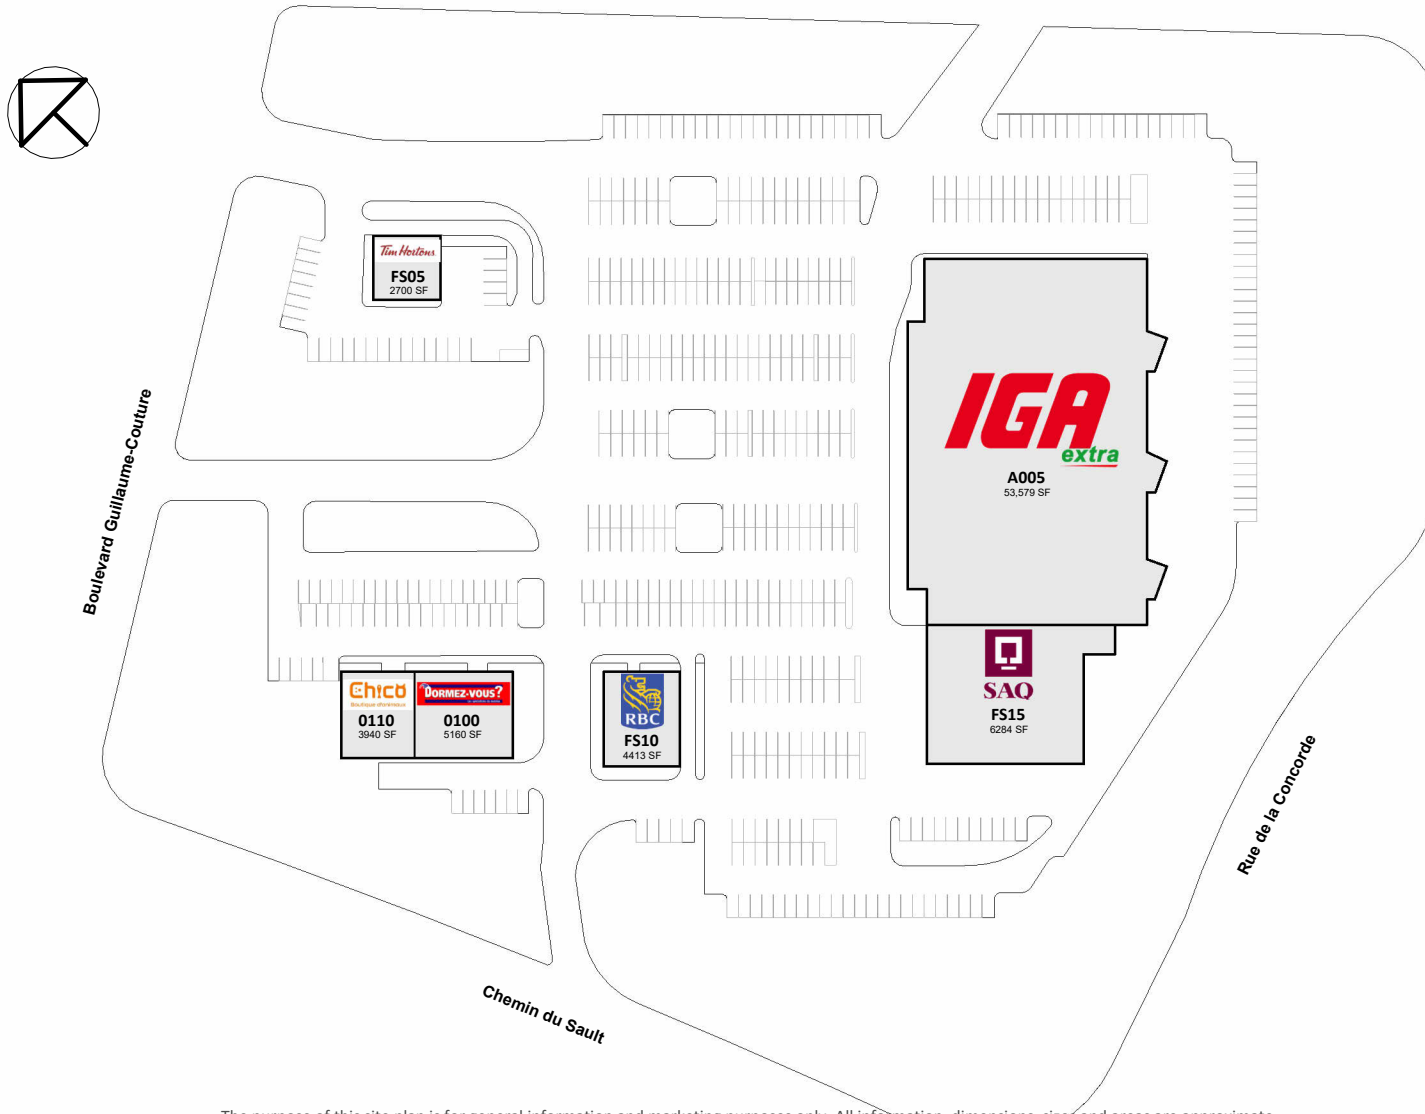

Saint-Romuald Plaza

1070, boulevard Guillaume-Couture, Saint-Romuald, Québec

The purpose of this site plan is for general information and marketing purposes only. All information, dimensions, sizes and areas are approximate, without any warranties of any kind that same is complete, accurate or up to date and shall not be relied on for any particular purpose. Any references on this site plan to specific tenants are subject to change from time to time and shall not be deemed to be any representation as to the tenants that are within the shopping centre. Any site plan that also identifies neighbouring or shadow properties or tenancies are done for marketing purposes only and shall not be relied upon for any particular purpose, including without limitation, the size, square footage or the land that makes up the definition of the shopping centre.