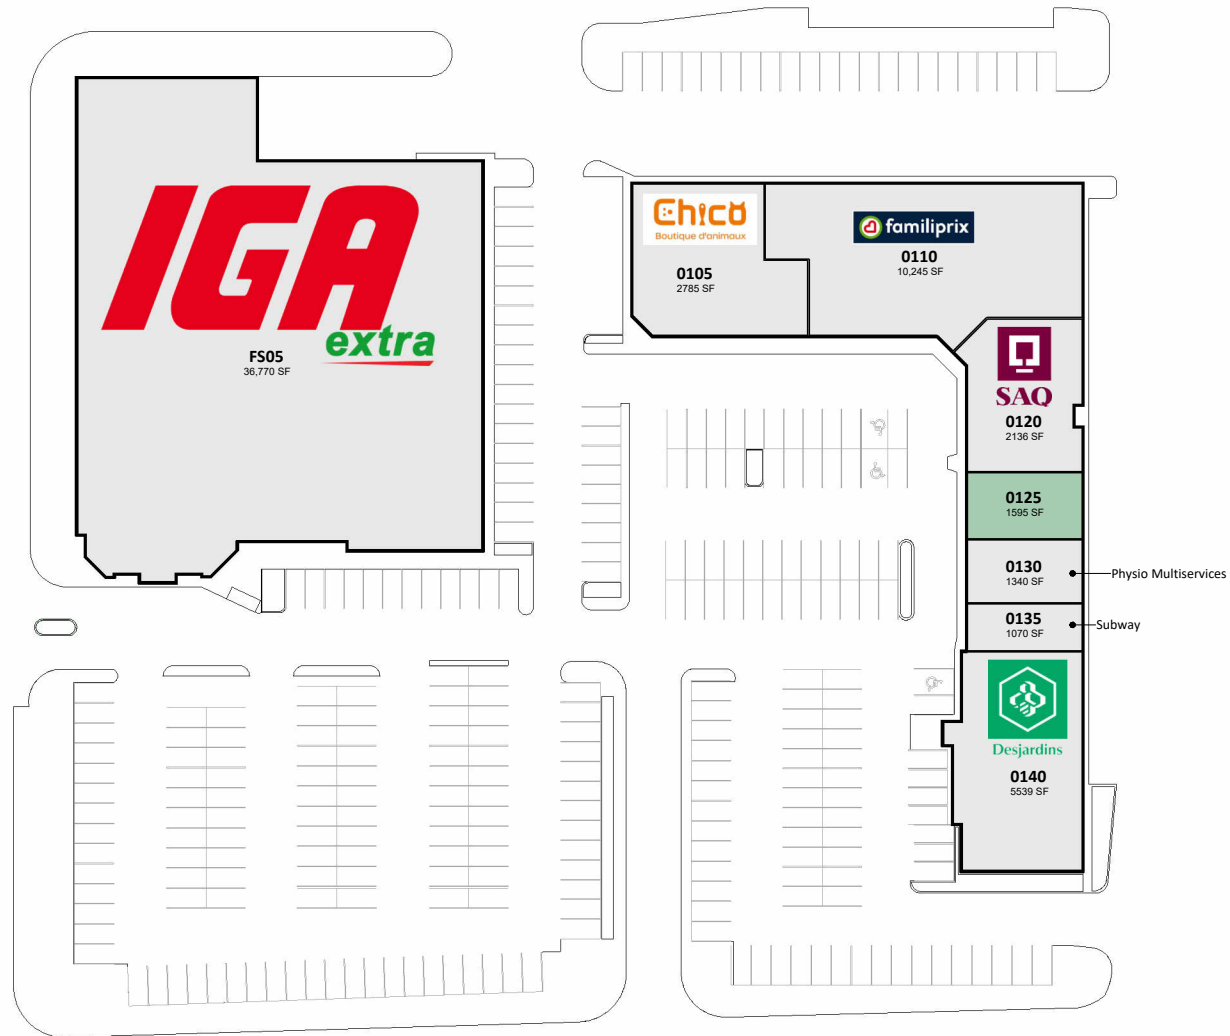

# Saint-Amable

525-569 rue Principale, Saint-Amable, Quebec

The purpose of this site plan is for general information and marketing purposes only. All information, dimensions, sizes and areas are approximate, without any warranties of any kind that same is complete, accurate or up to date and shall not be relied on for any particular purpose. Any references on this site plan to specific tenants are subject to change from time to time and shall not be deemed to be any representation as to the tenants that are within the shopping centre. Any site plan that also identifies neighbouring or shadow properties or tenancies are done for marketing purposes only and shall not be relied upon for any particular purpose, including without limitation, the size, square footage or the land that makes up the definition of the shopping centre.