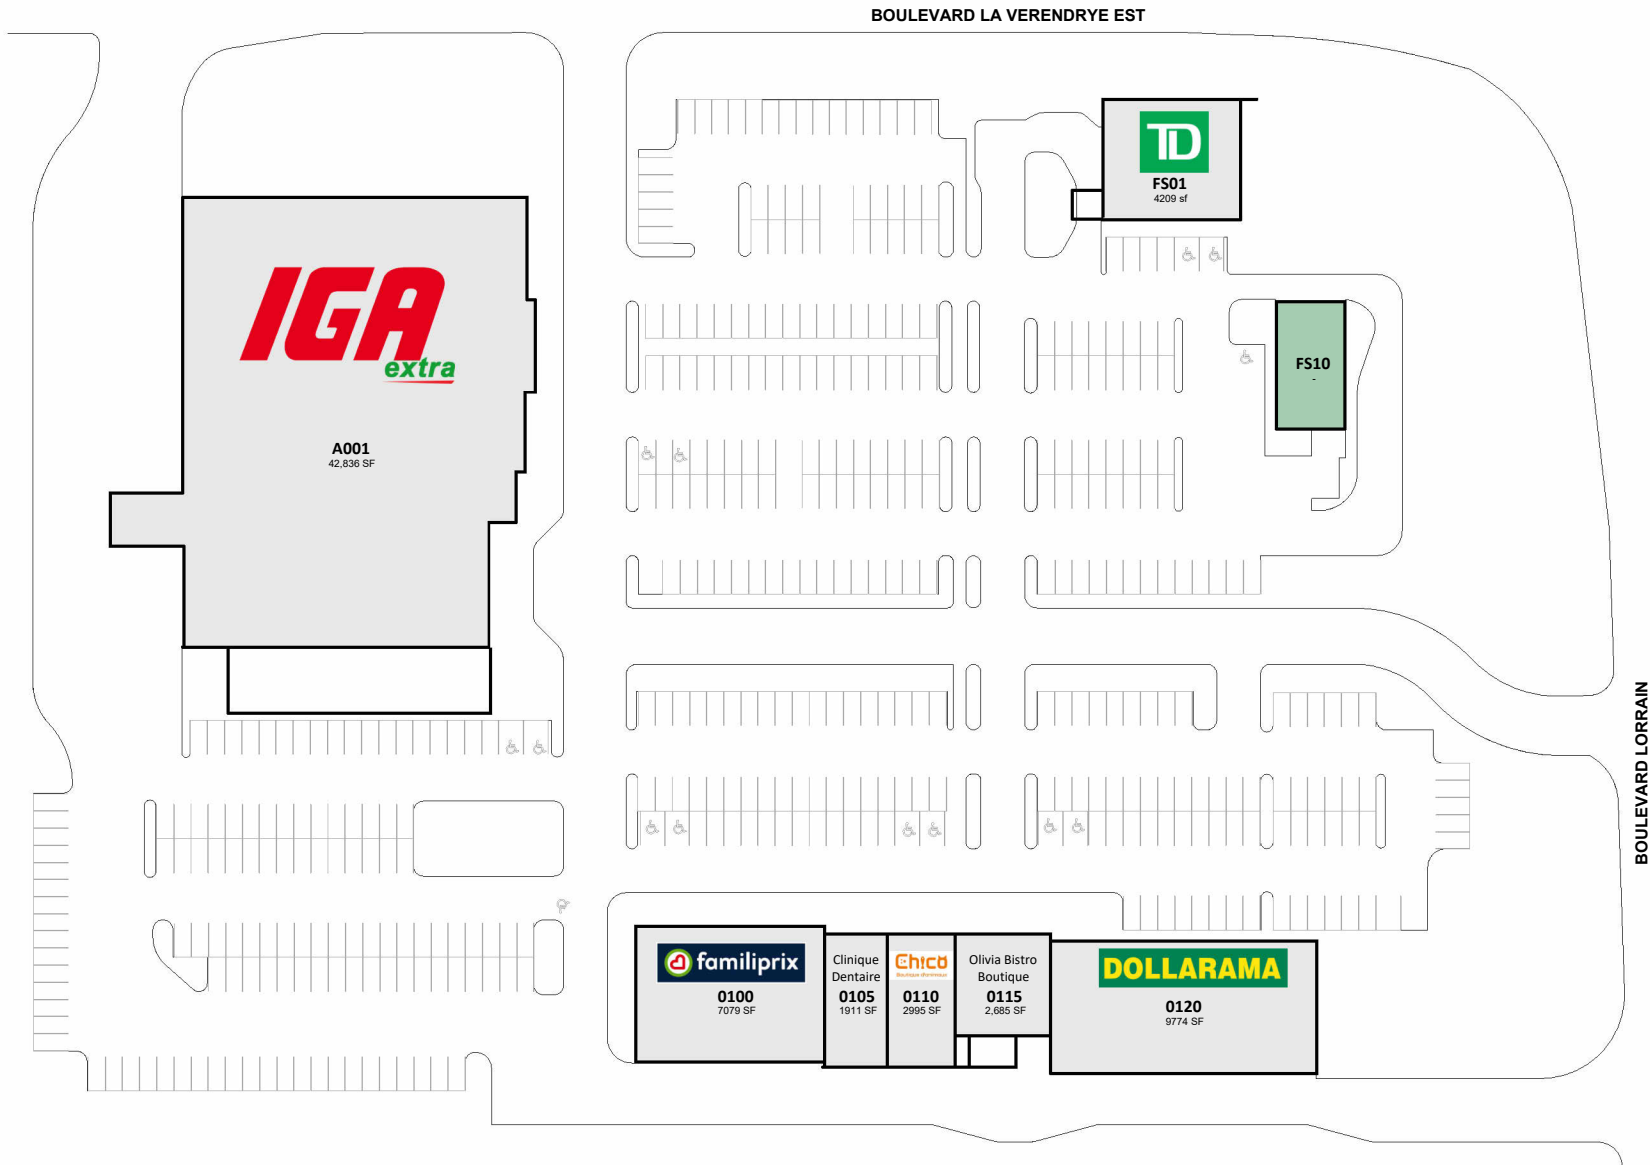

# Gatineau Plaza

1248 boul. la Verendrye E, Gatineau, QC

All information, dimensions, sizes and areas are approximate only and are to be verified on site. Any references on this plan to specific tenants are subject to change from time to time and shall not be deemed to be any representation as to the tenants that are within the shopping centre.