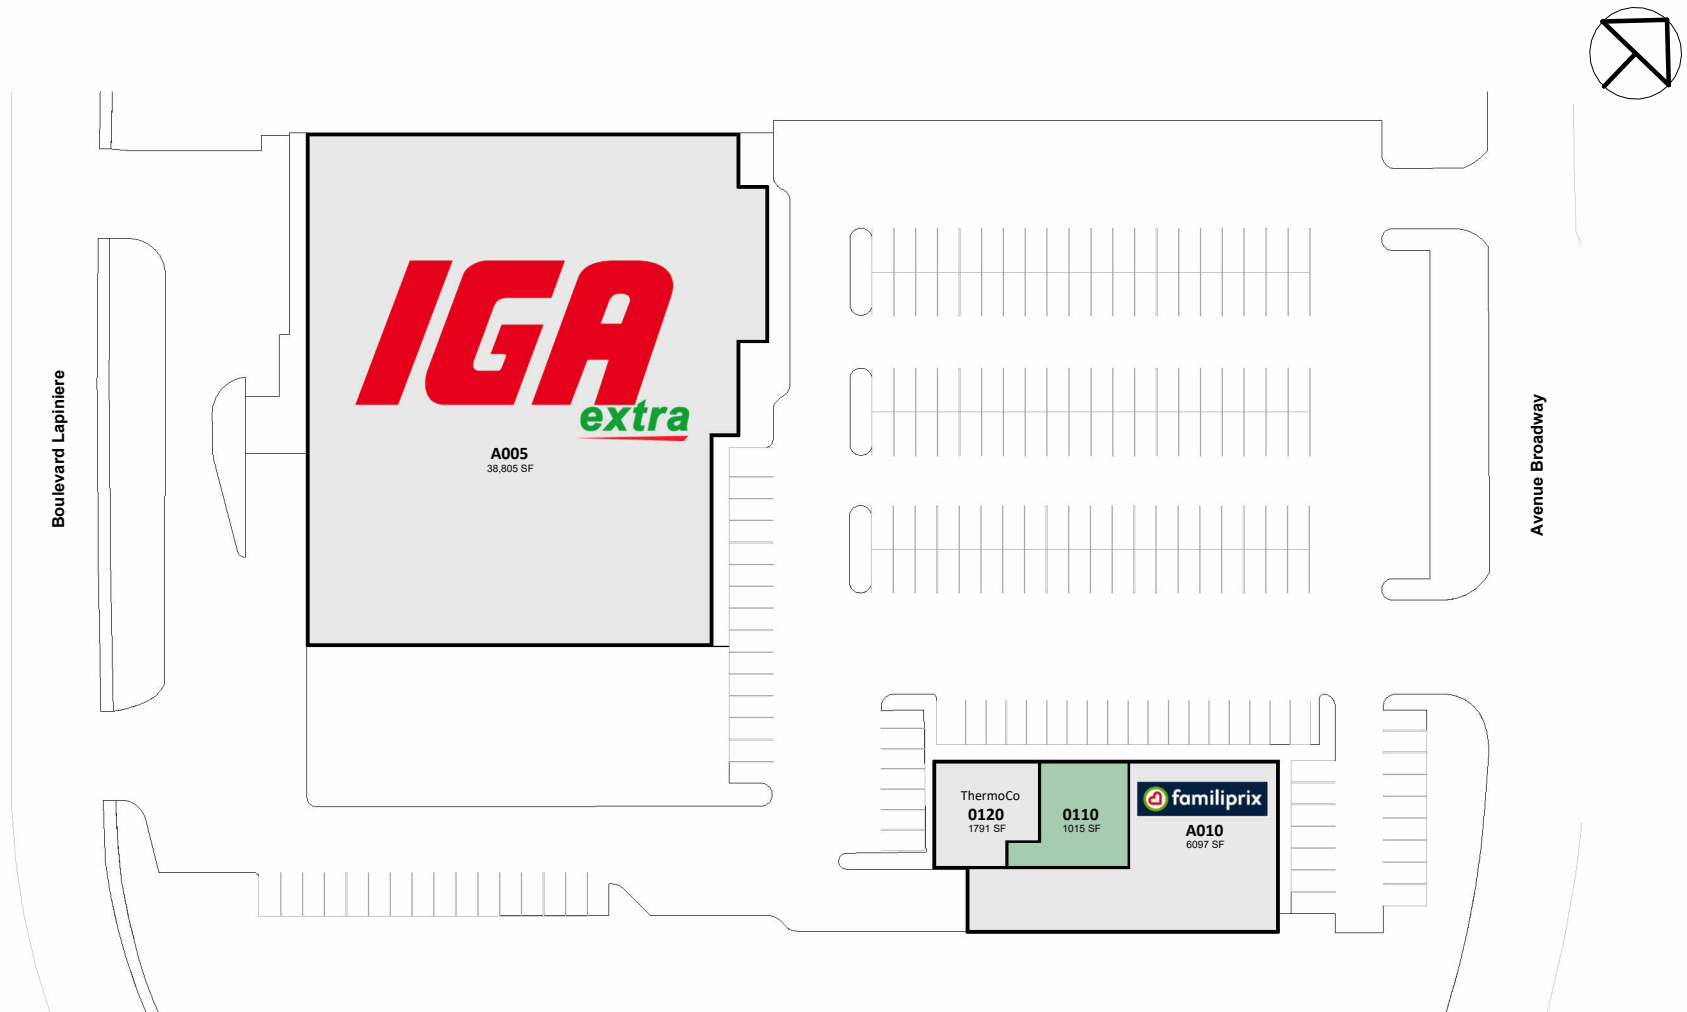

Brossard

3260 boul. Lapinière, Brossard, Québec

The purpose of this site plan is for general information and marketing purposes only. All information, dimensions, sizes and areas are approximate, without any warranties of any kind that same is complete, accurate or up to date and shall not be relied on for any particular purpose. Any references on this site plan to specific tenants are subject to change from time to time and shall not be deemed to be any representation as to the tenants that are within the shopping centre. Any site plan that also identifies neighbouring or shadow properties or tenancies are done for marketing purposes only and shall not be relied upon for any particular purpose, including without limitation, the size, square footage or the land that makes up the definition of the shopping centre.