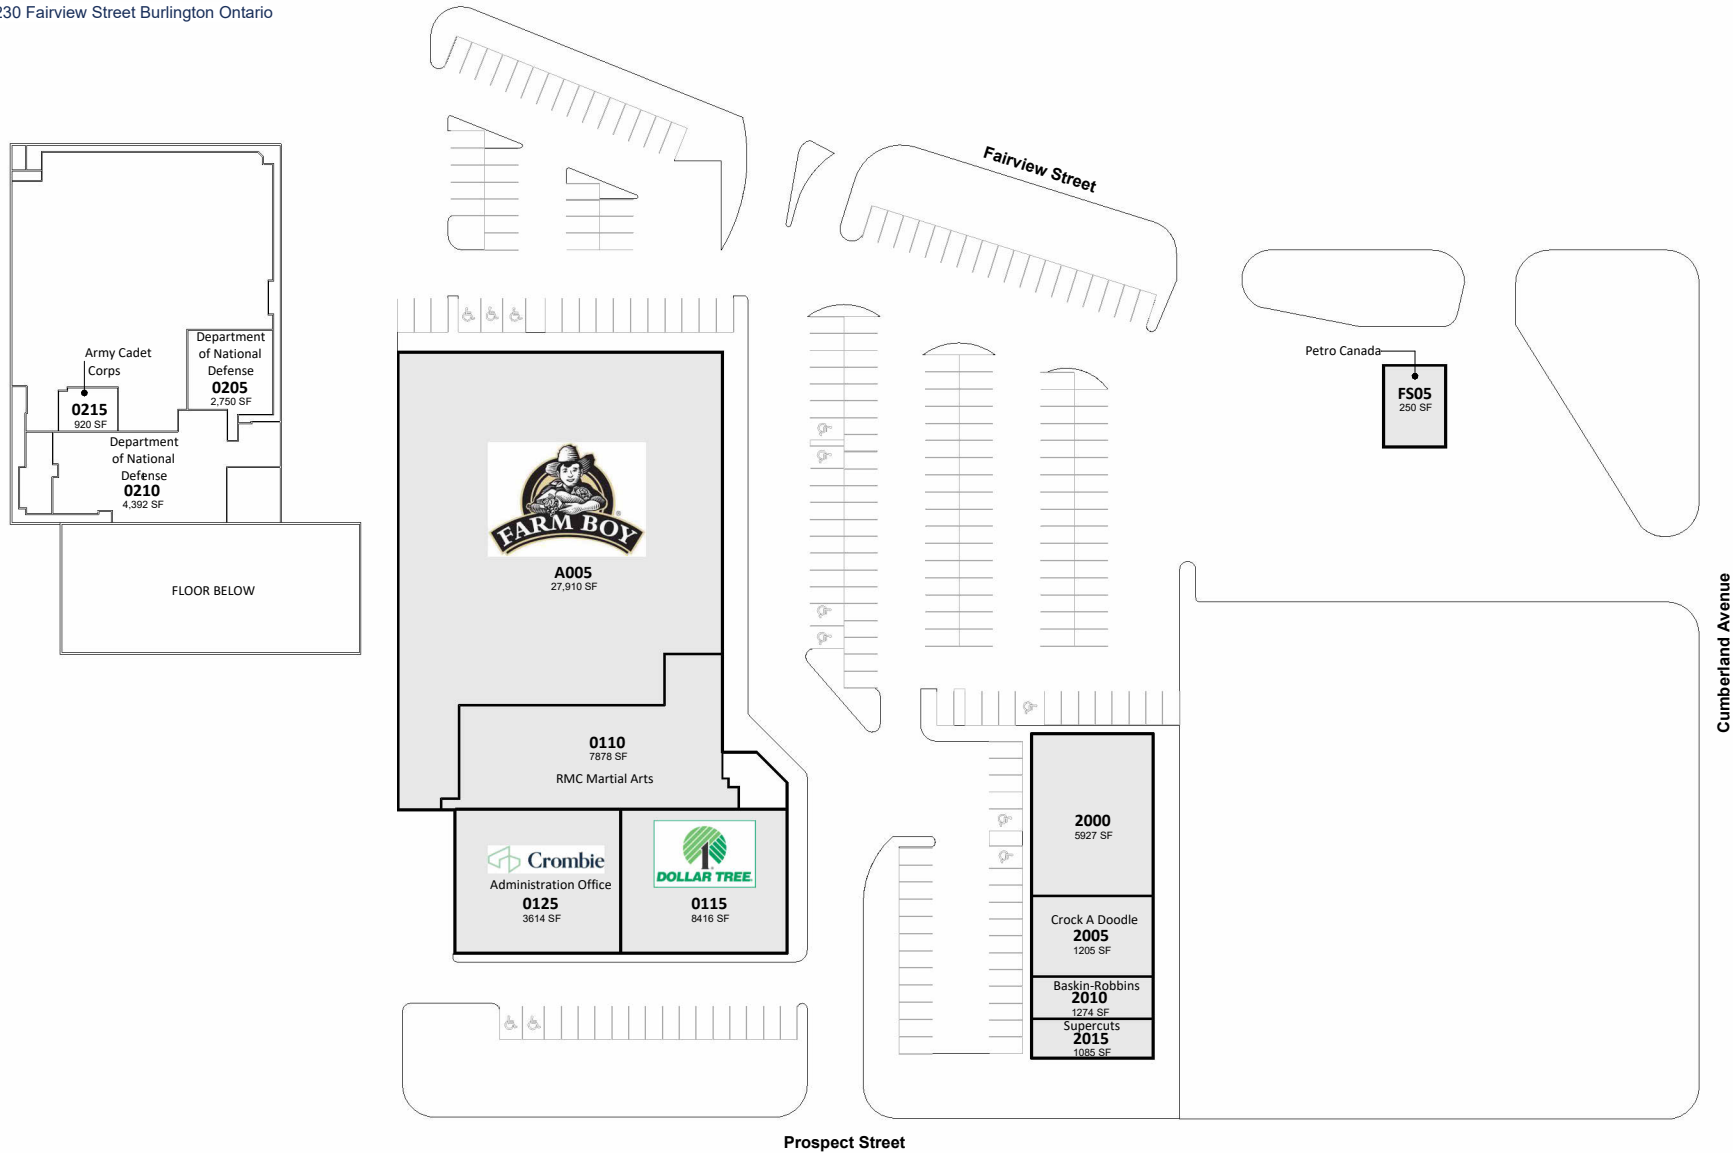

Burlington Plaza

3230 Fairview Street Burlington Ontario

The purpose of this site plan is for general information and marketing purposes only. All information, dimensions, sizes and areas are approximate, without any warranties of any kind that same is complete, accurate or up to date and shall not be relied on for any particular purpose. Any references on this site plan to specific tenants are subject to change from time to time and shall not be deemed to be any representation as to the tenants that are within the shopping centre. Any site plan that also identifies neighbouring or shadow properties or tenancies are done for marketing purposes only and shall not be relied upon for any particular purpose, including without limitation, the size, square footage or the land that makes up the definition of the shopping centre.