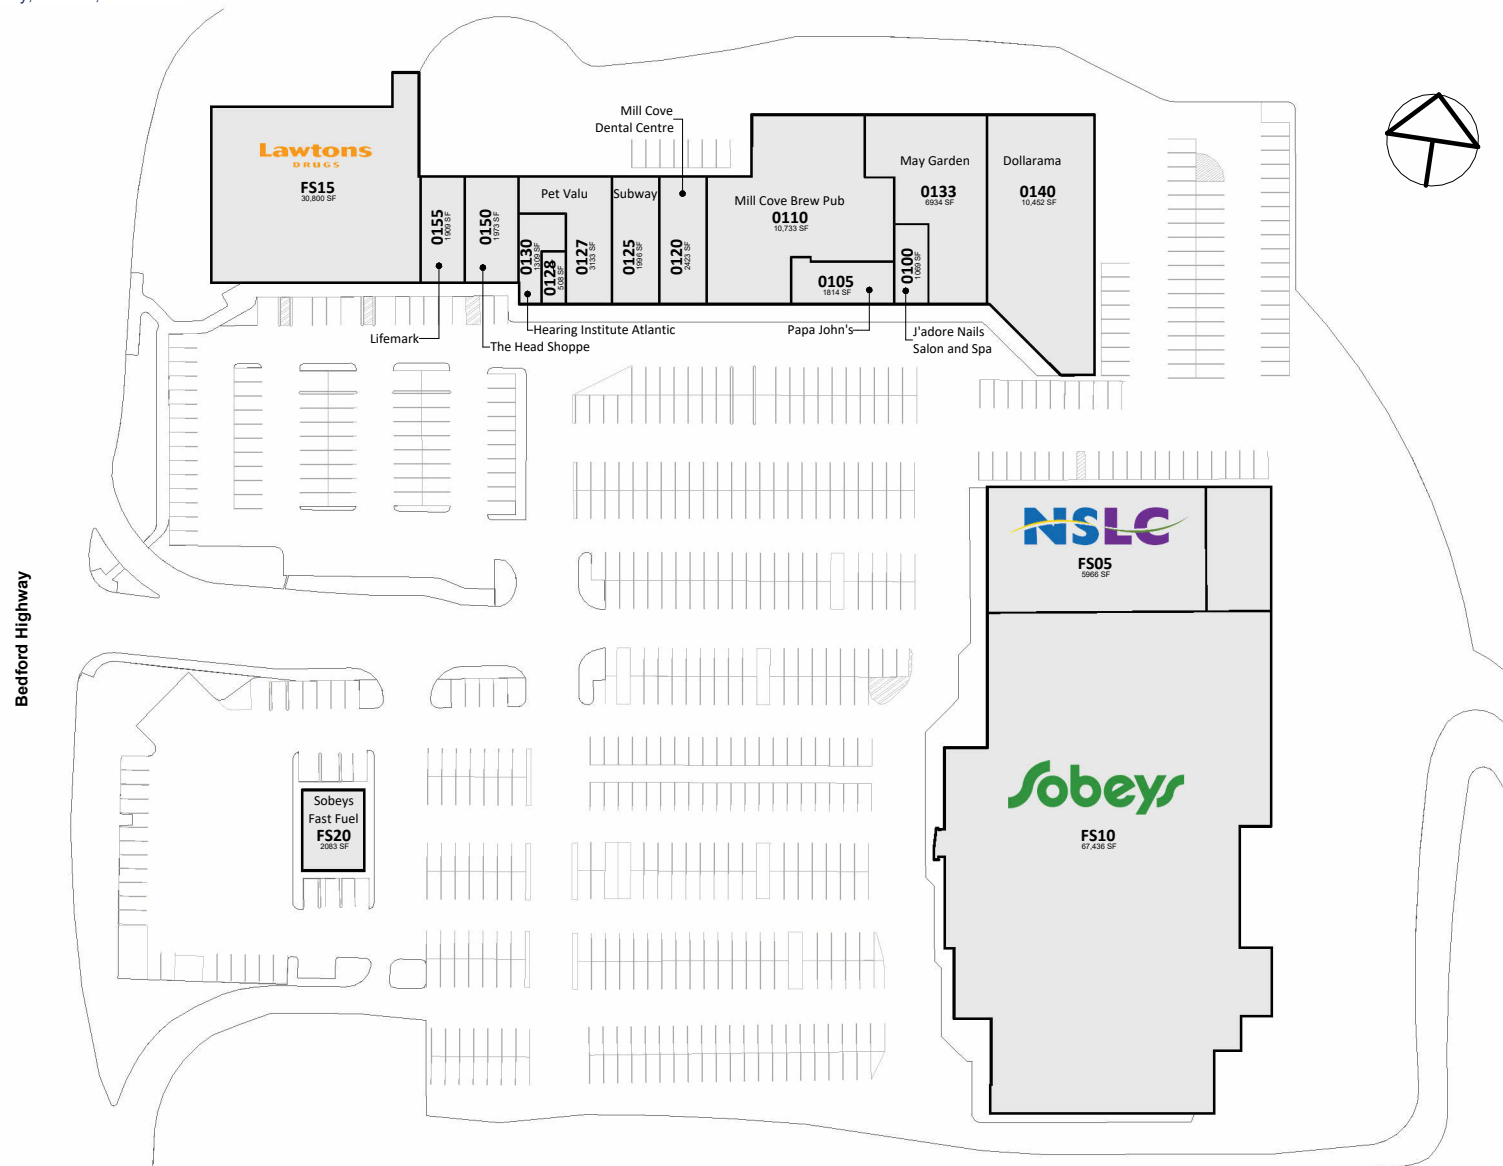

Mill Cove Plaza

961 Bedford Highway, Bedford, Nova Scotia

The purpose of this site plan is for general information and marketing purposes only. All information, dimensions, sizes and areas are approximate, without any warranties of any kind that same is complete, accurate or up to date and shall not be relied on for any particular purpose. Any references on this site plan to specific tenants are subject to change from time to time and shall not be deemed to be any representation as to the tenants that are within the shopping centre. Any site plan that also identifies neighbouring or shadow properties or tenancies are done for marketing purposes only and shall not be relied upon for any particular purpose, including without limitation, the size, square footage or the land that makes up the definition of the shopping centre.