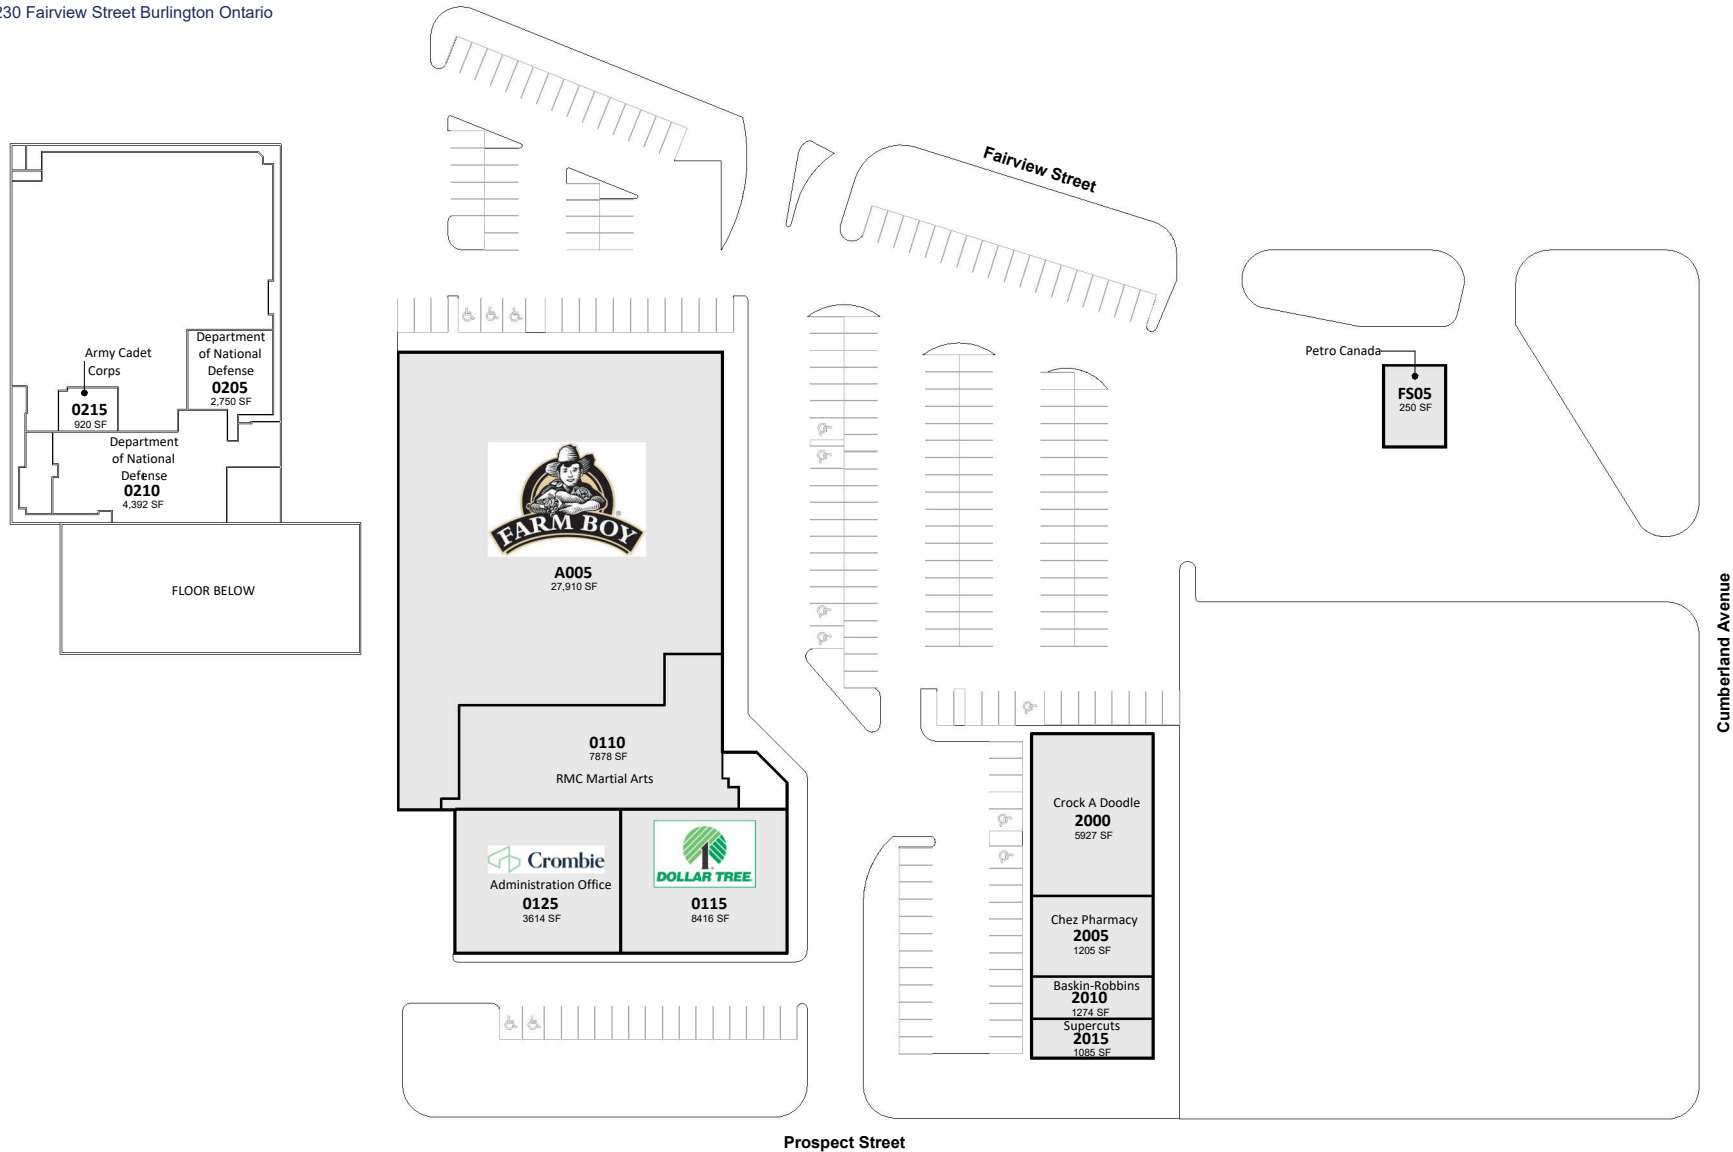

Burlington Plaza

3230 Fairview Street Burlington Ontario

The purpose of this site plan is for general information and marketing purposes only. All information, dimensions, sizes and areas are approximate, without any warranties of any kind that same is complete, accurate or up to date and shall not be relied on for any particular purpose. Any references on this site plan to specific tenants are subject to change from time to time and shall not be deemed to be any representation as to the tenants that are within the shopping centre. Any site plan that also identifies neighbouring or shadow properties or tenancies are done for marketing purposes only and shall not be relied upon for any particular purpose, including without limitation, the size, square footage or the land that makes up the definition of the shopping centre.