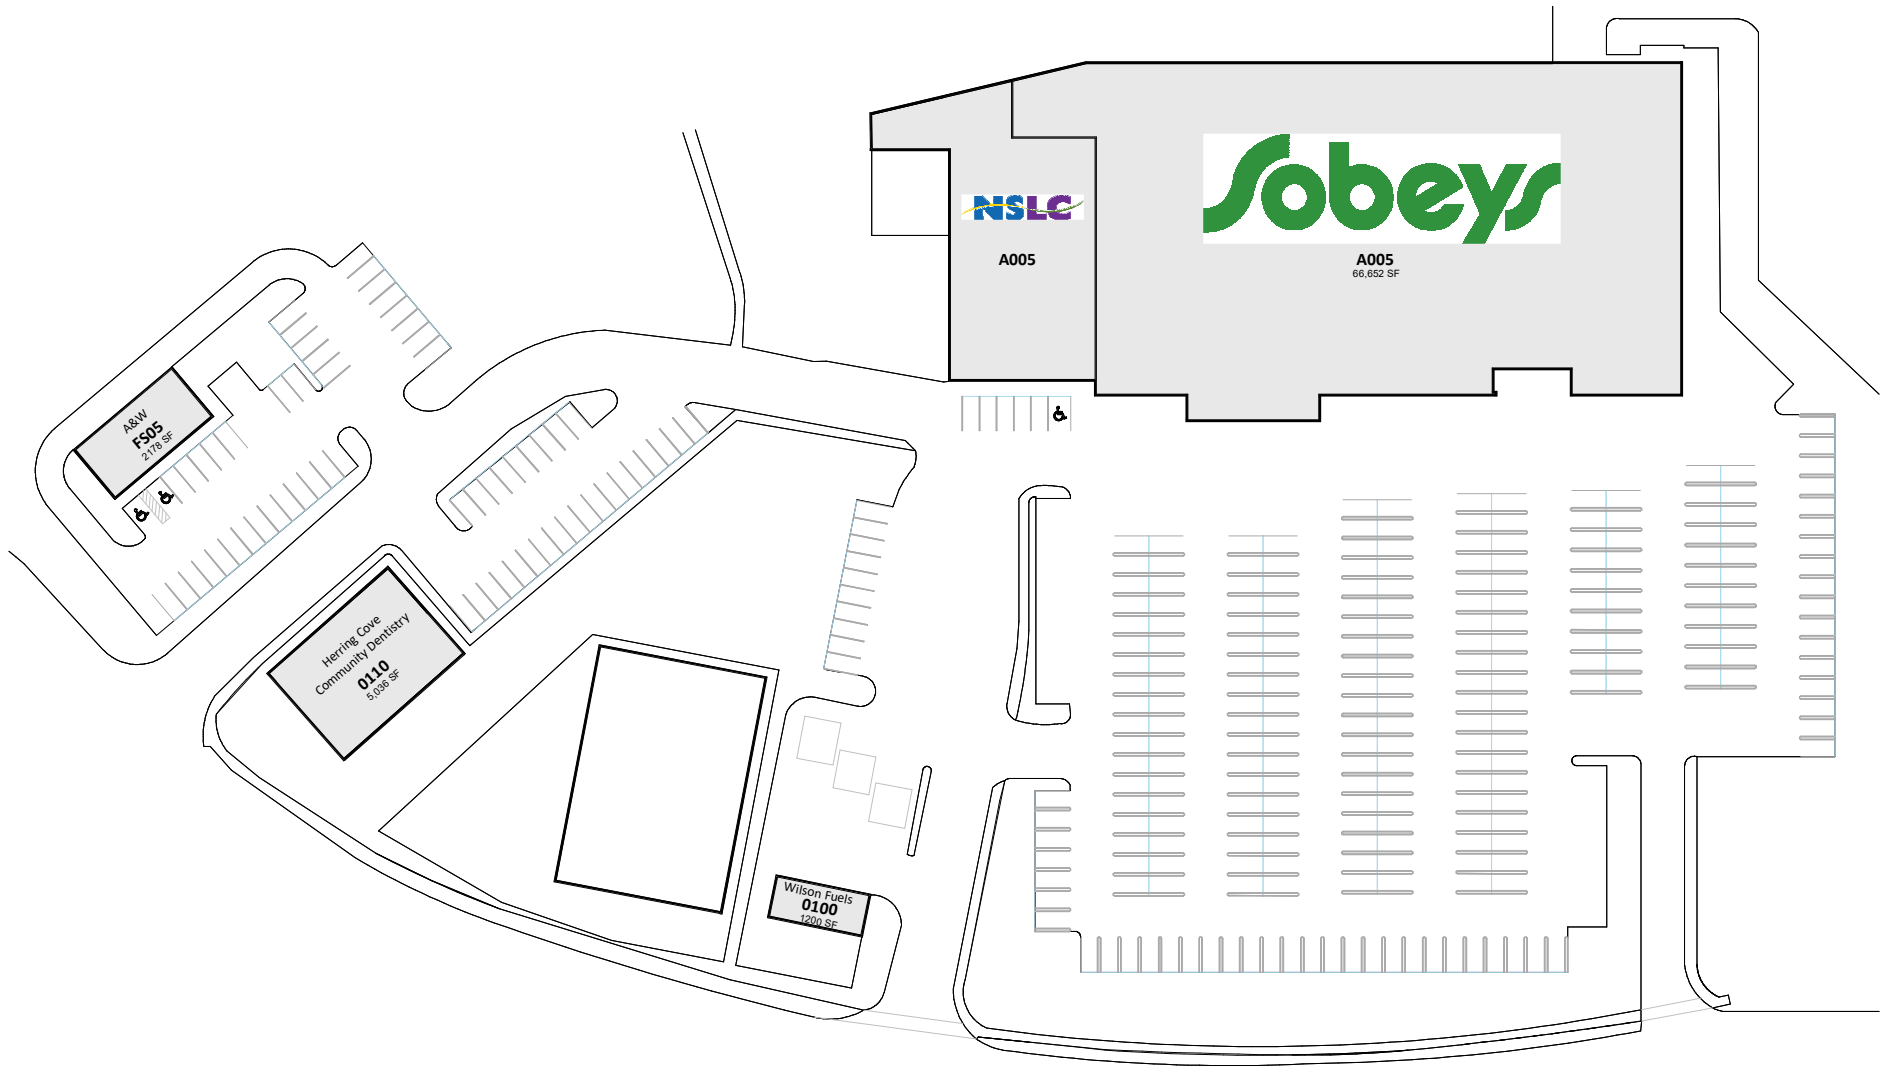

Spryfield Plaza

279 Herring Cove Road Spryfield, Nova Scotia

The purpose of this site plan is for general information and marketing purposes only. All information, dimensions, sizes and areas are approximate, without any warranties of any kind that same is complete, accurate or up to date and shall not be relied on for any particular purpose. Any references on this site plan to specific tenants are subject to change from time to time and shall not be deemed to be any representation as to the tenants that are within the shopping centre. Any site plan that also identifies neighbouring or shadow properties or tenancies are done for marketing purposes only and shall not be relied upon for any particular purpose, including without limitation, the size, square footage or the land that makes up the definition of the shopping centre.