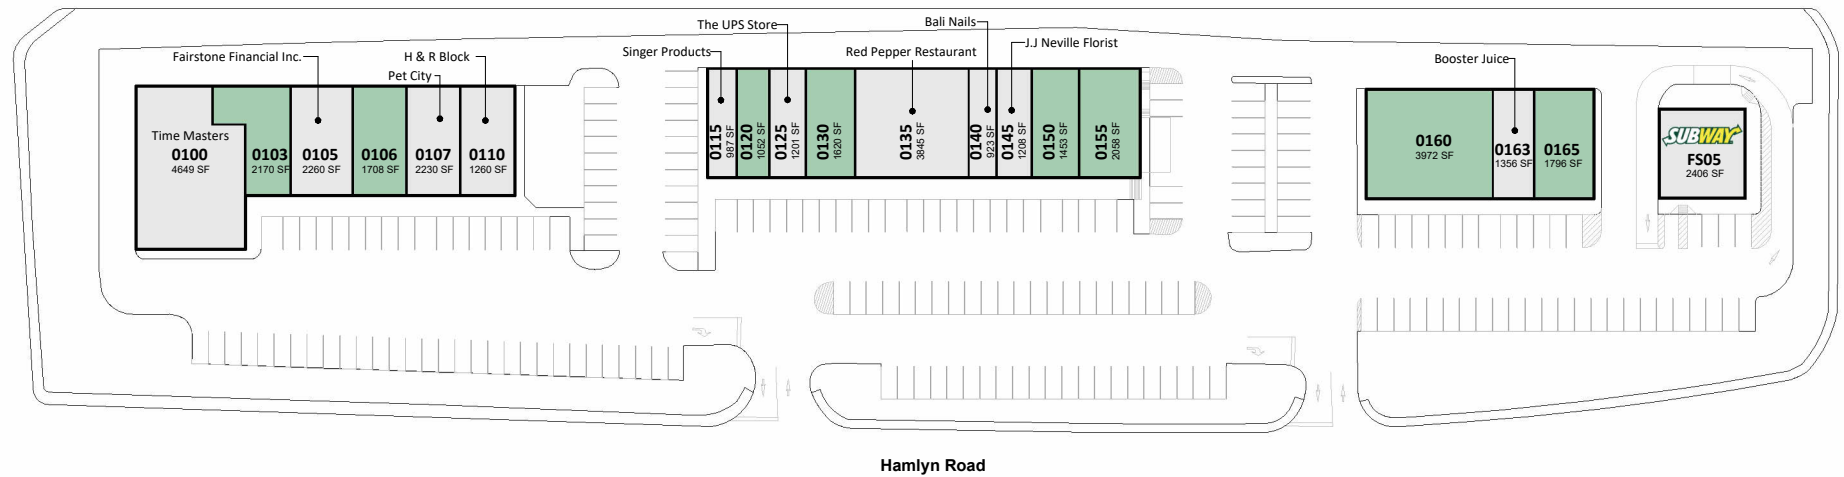

Hamlyn Road Plaza

60 Hamlyn Road, St. John's, Newfoundland and Labrador

The purpose of this site plan is for general information and marketing purposes only. All information, dimensions, sizes and areas are approximate, without any warranties of any kind that same is complete, accurate or up to date and shall not be relied on for any particular purpose. Any references on this site plan to specific tenants are subject to change from time to time and shall not be deemed to be any representation as to the tenants that are within the shopping centre. Any site plan that also identifies neighbouring or shadow properties or tenancies are done for marketing purposes only and shall not be relied upon for any particular purpose, including without limitation, the size, square footage or the land that makes up the definition of the shopping centre.