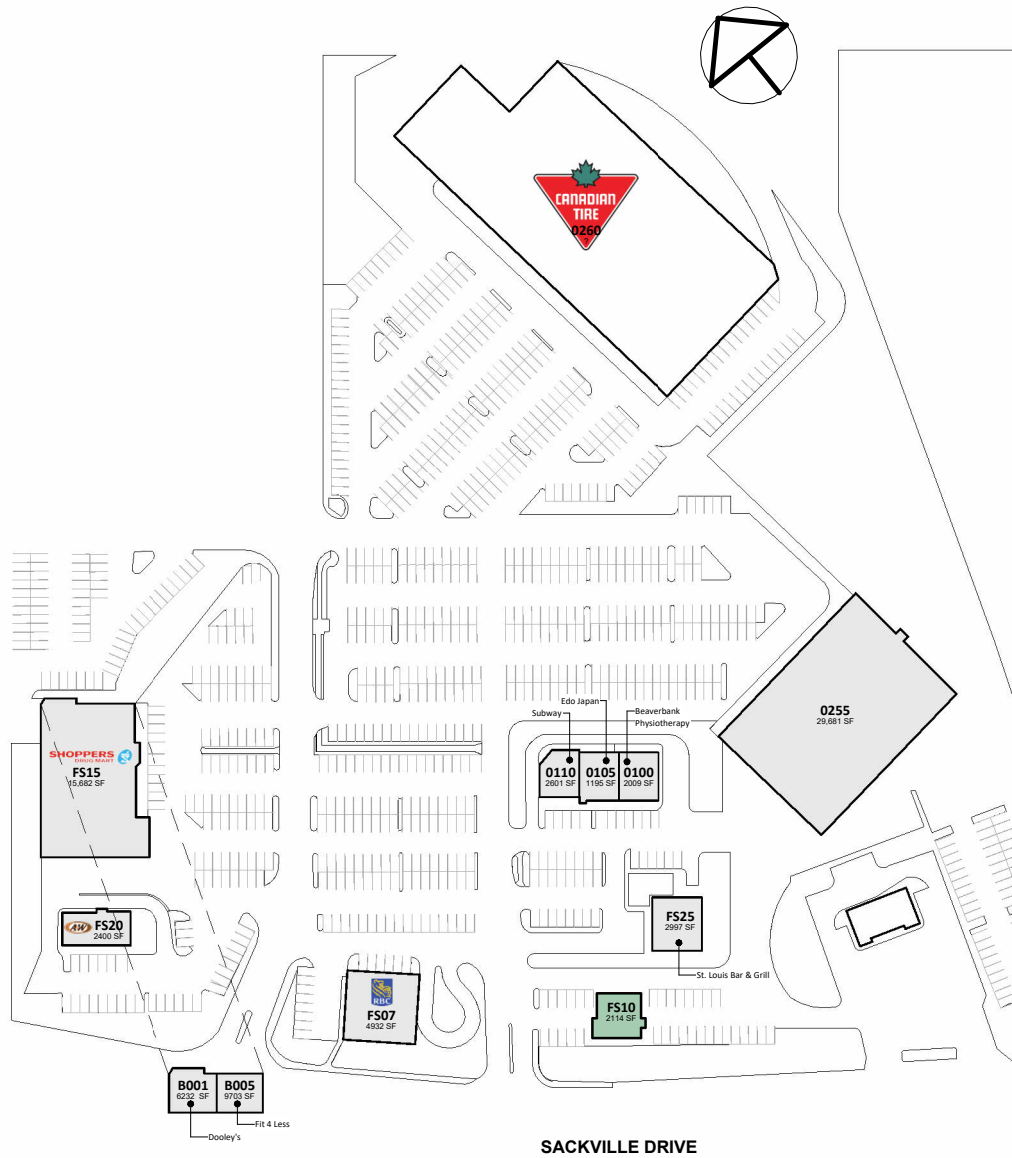

Downsview Mall

710-760 Sackville Drive, Lower Sackville, Nova Scotia

The purpose of this site plan is for general information and marketing purposes only. All information, dimensions, sizes and areas are approximate, without any warranties of any kind that same is complete, accurate or up to date and shall not be relied on for any particular purpose. Any references on this site plan to specific tenants are subject to change from time to time and shall not be deemed to be any representation as to the tenants that are within the shopping centre. Any site plan that also identifies neighbouring or shadow properties or tenancies are done for marketing purposes only and shall not be relied upon for any particular purpose, including without limitation, the size, square footage or the land that makes up the definition of the shopping centre.