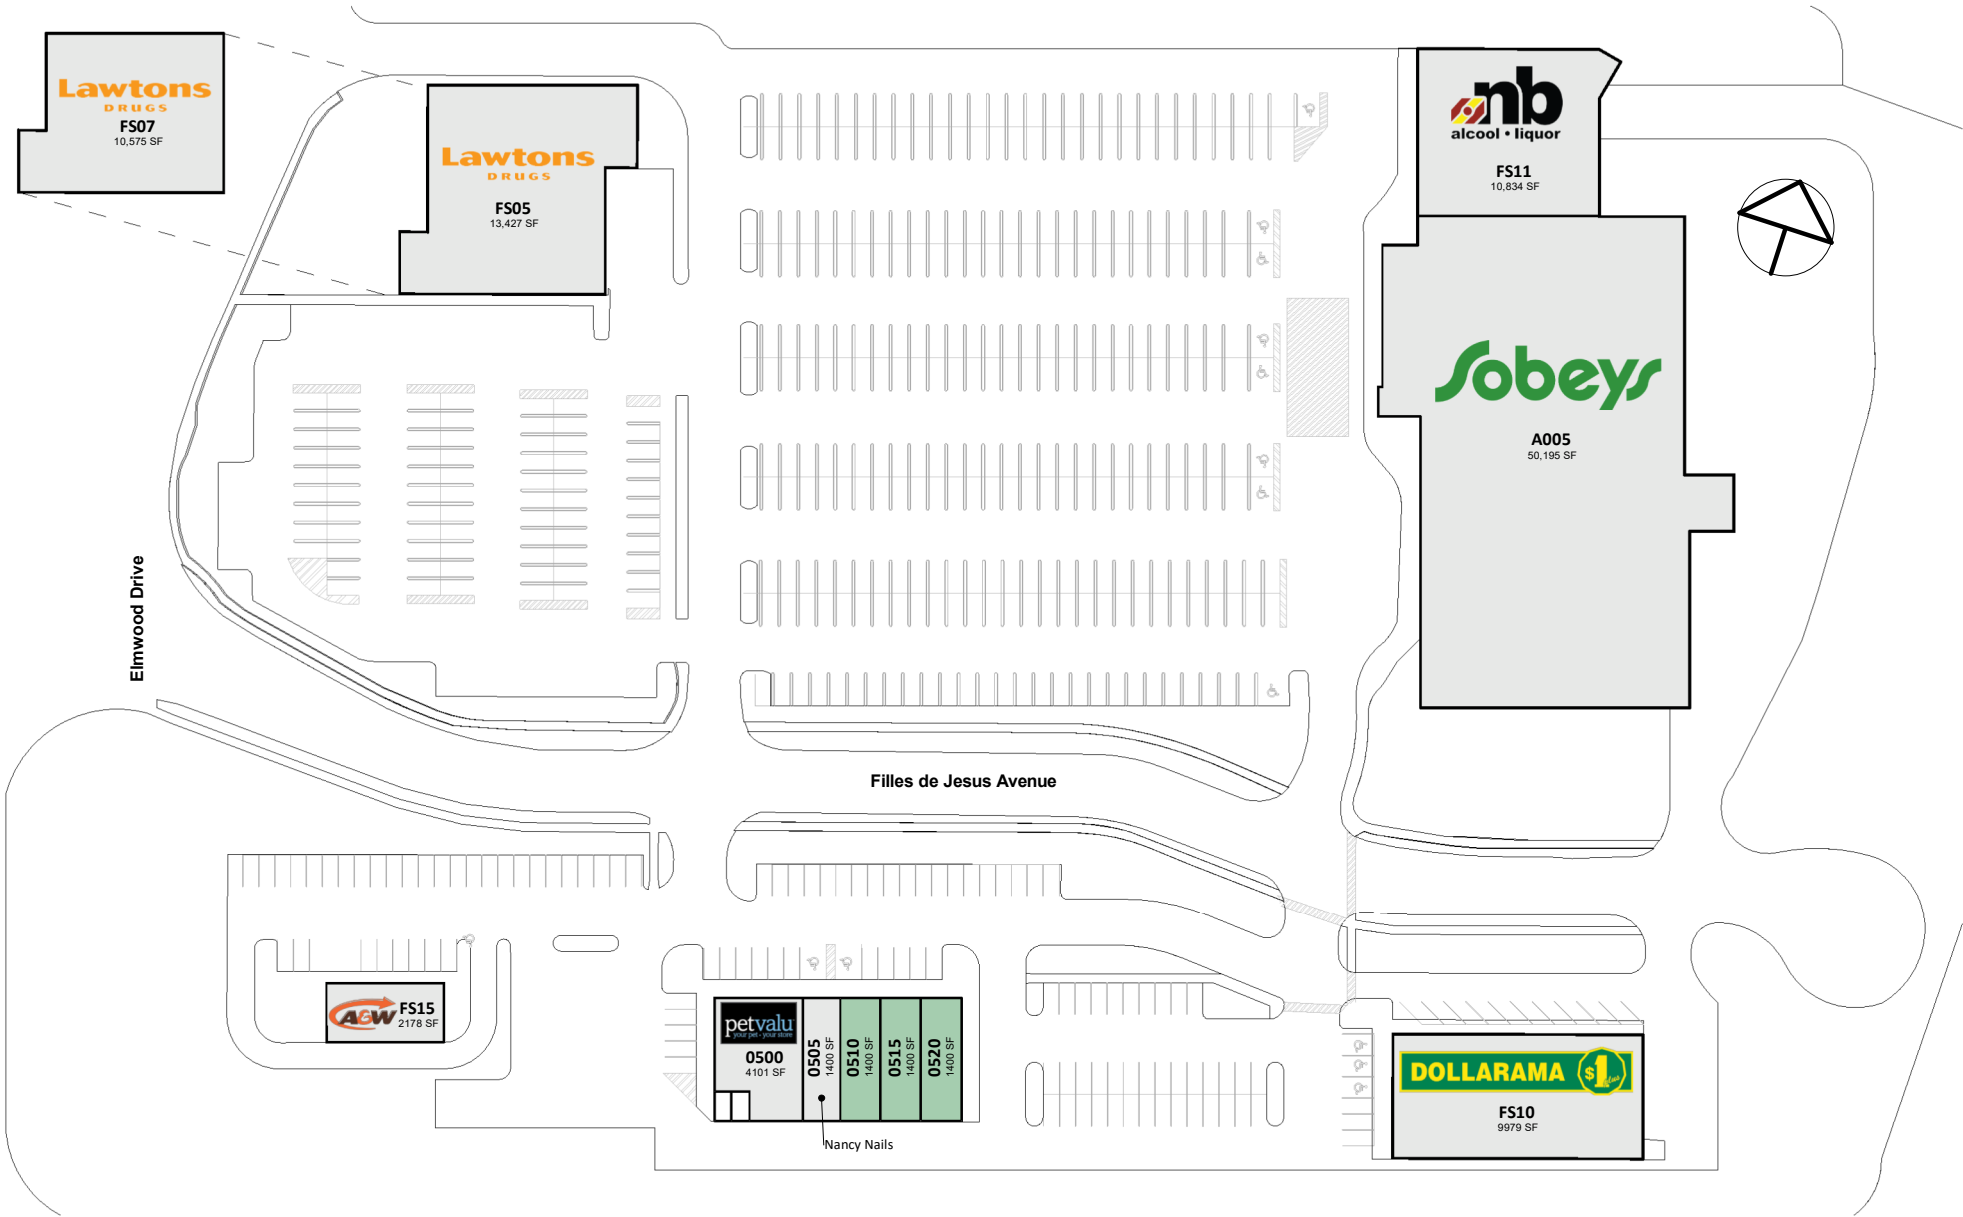

# 553 Elmwood Drive

553 Elmwood Drive Moncton, New Brunswick

All information, dimensions, sizes and areas are approximate only and are to be verified on site. Any references on this plan to specific tenants are subject to change from time to time and shall not be deemed to be any representation as to the tenants that are within the shopping centre.