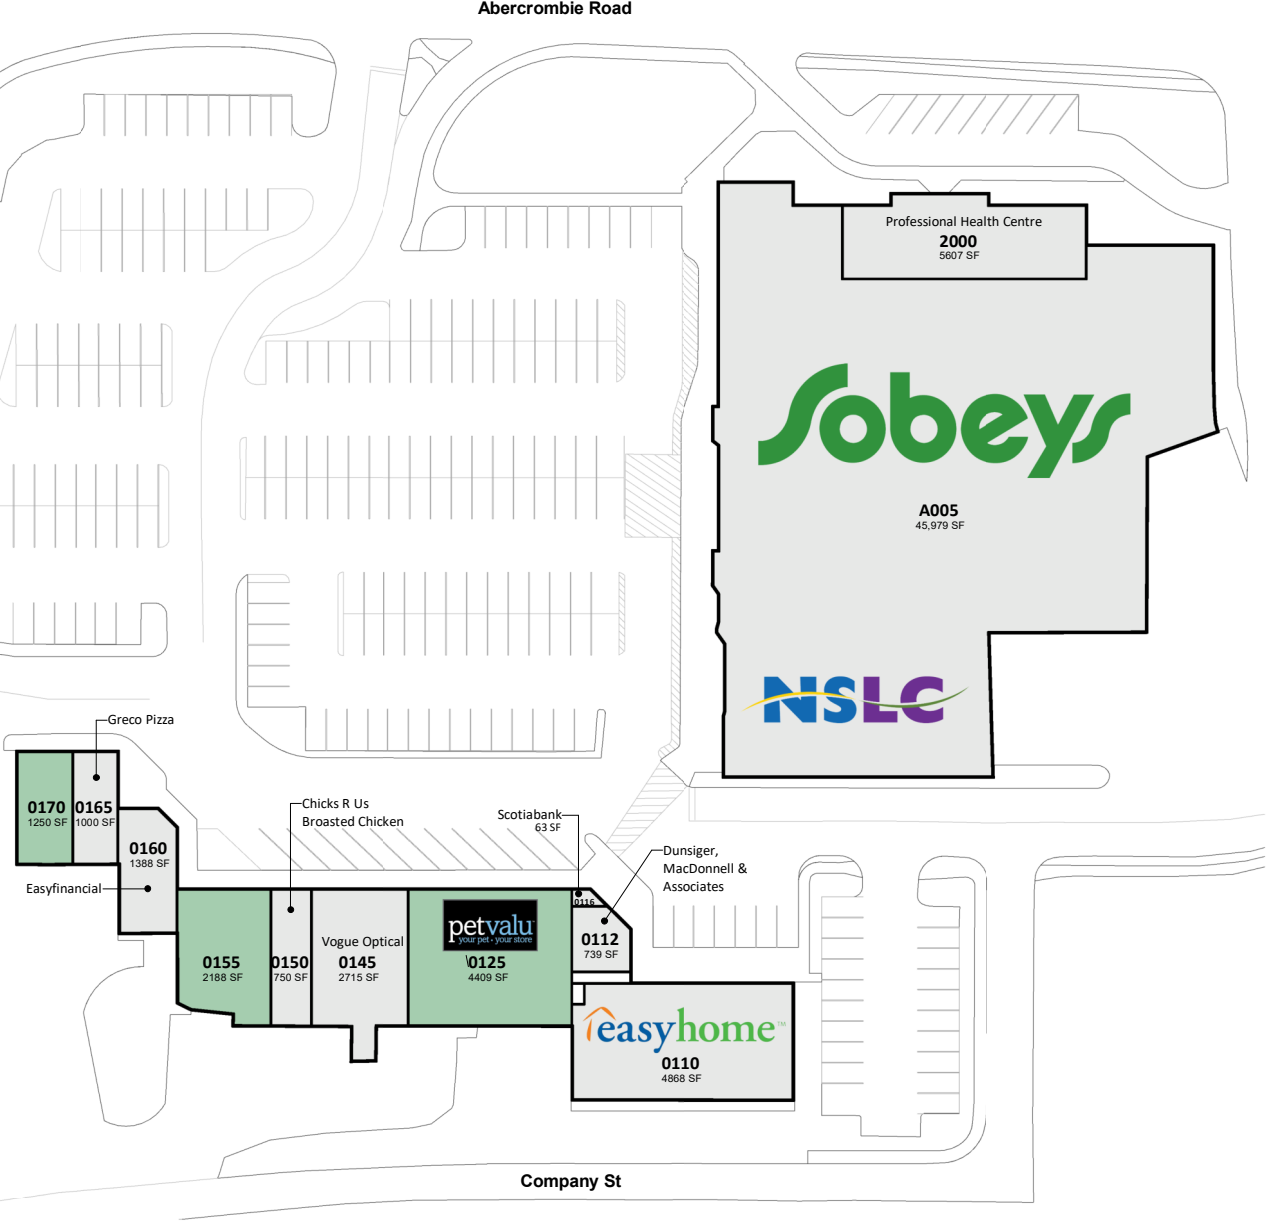

West Side Plaza

38 George Street, New Glasgow, Nova Scotia

George Street

Abercrombie Road

Company St

All information, dimensions, sizes and areas are approximate only and are to be verified on site. Any references on this plan to specific tenants are subject to change from time to time and shall not be deemed to be any representation as to the tenants that are within the shopping centre.