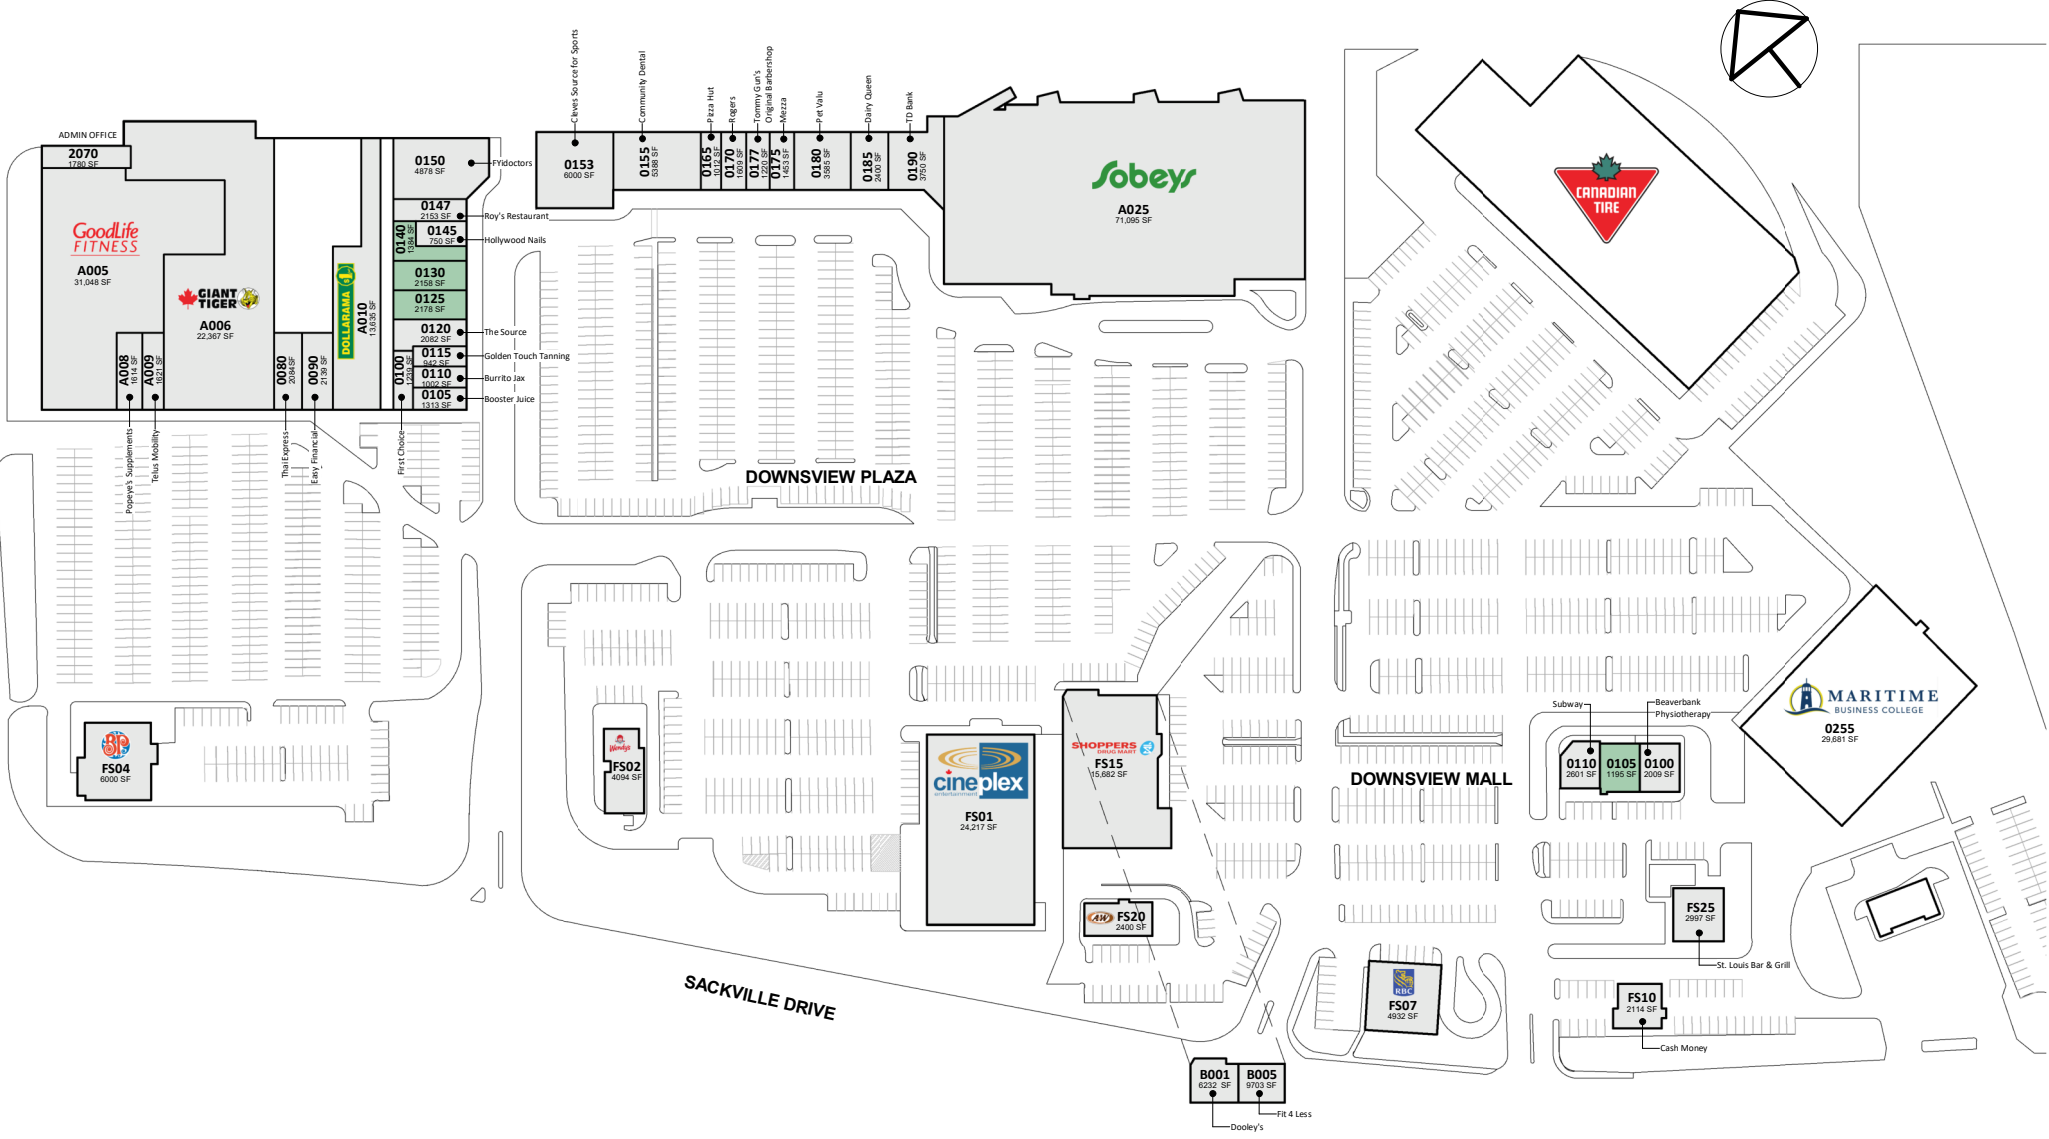

Downsview Mall & Plaza

710-760 Sackville Drive, Lower Sackville, Nova Scotia

All information, dimensions, sizes and areas are approximate only and are to be verified on site. Any references on this plan to specific tenants are subject to change from time to time and shall not be deemed to be any representation as to the tenants that are within the shopping centre.