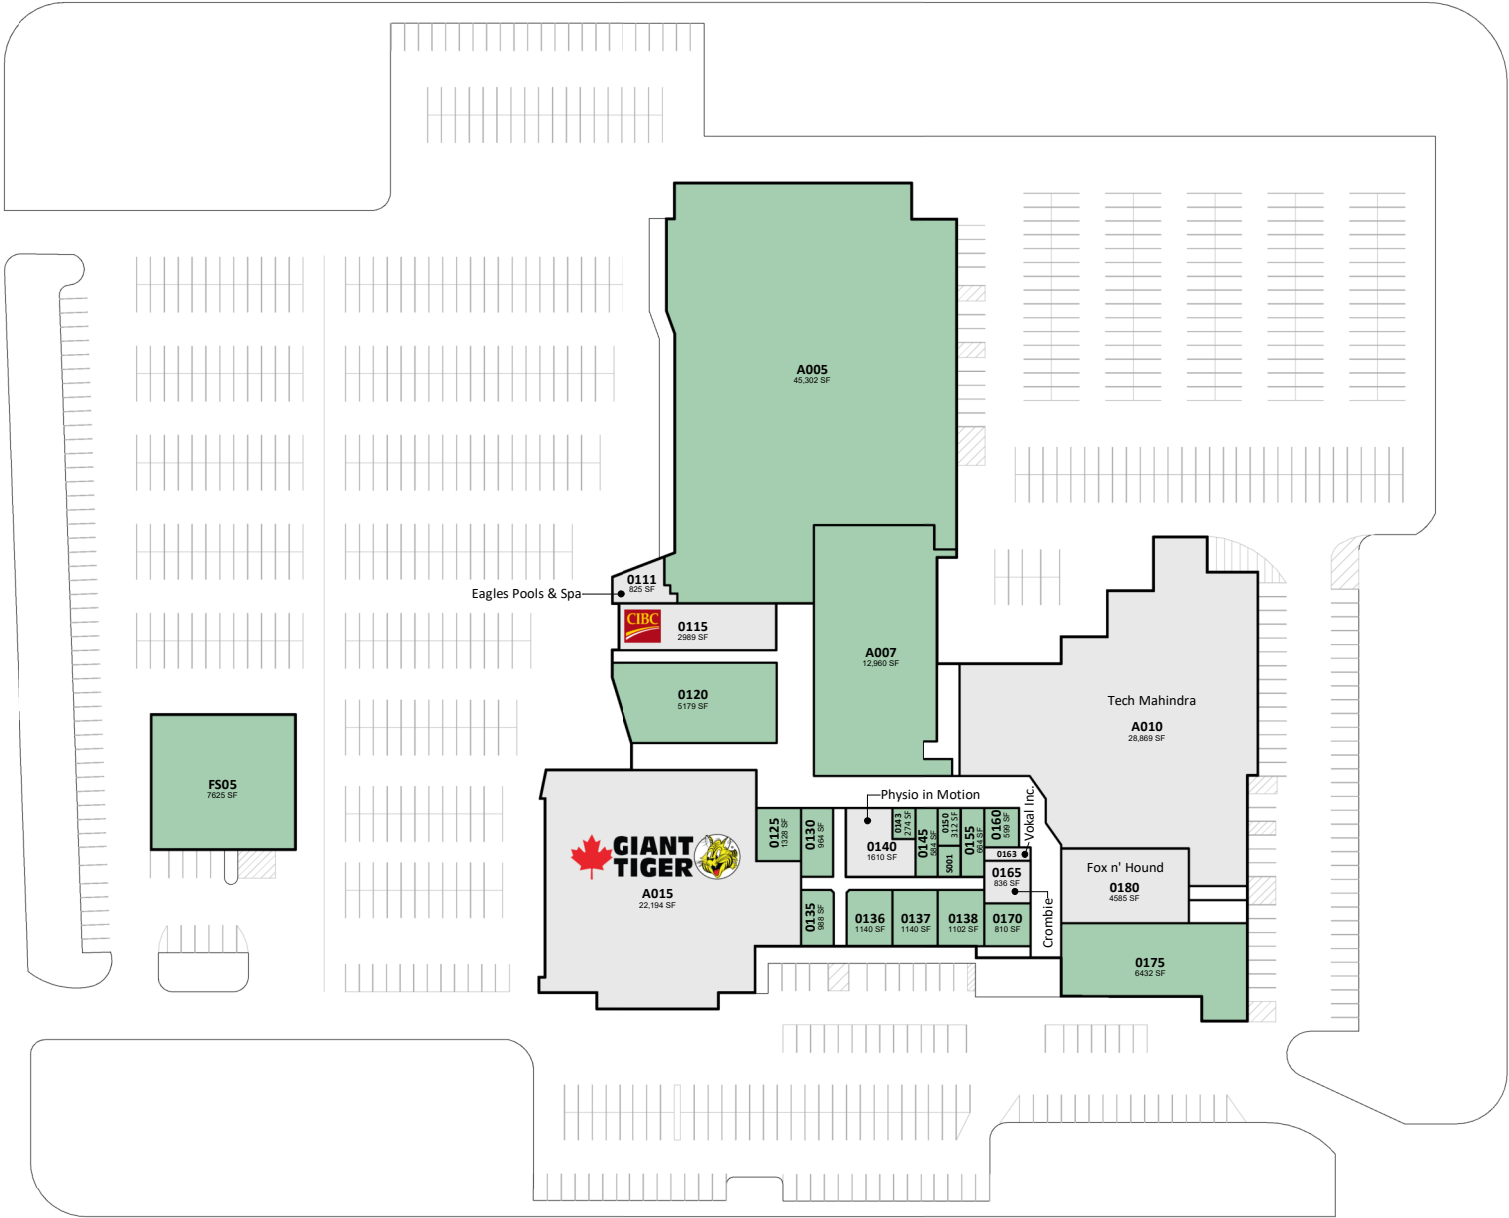

Riverview Place

720 Coverdale Road, Riverview, NB

All information, dimensions, sizes and areas are approximate only and are to be verified on site. Any references on this plan to specific tenants are subject to change from time to time and shall not be deemed to be any representation as to the tenants that are within the shopping centre.