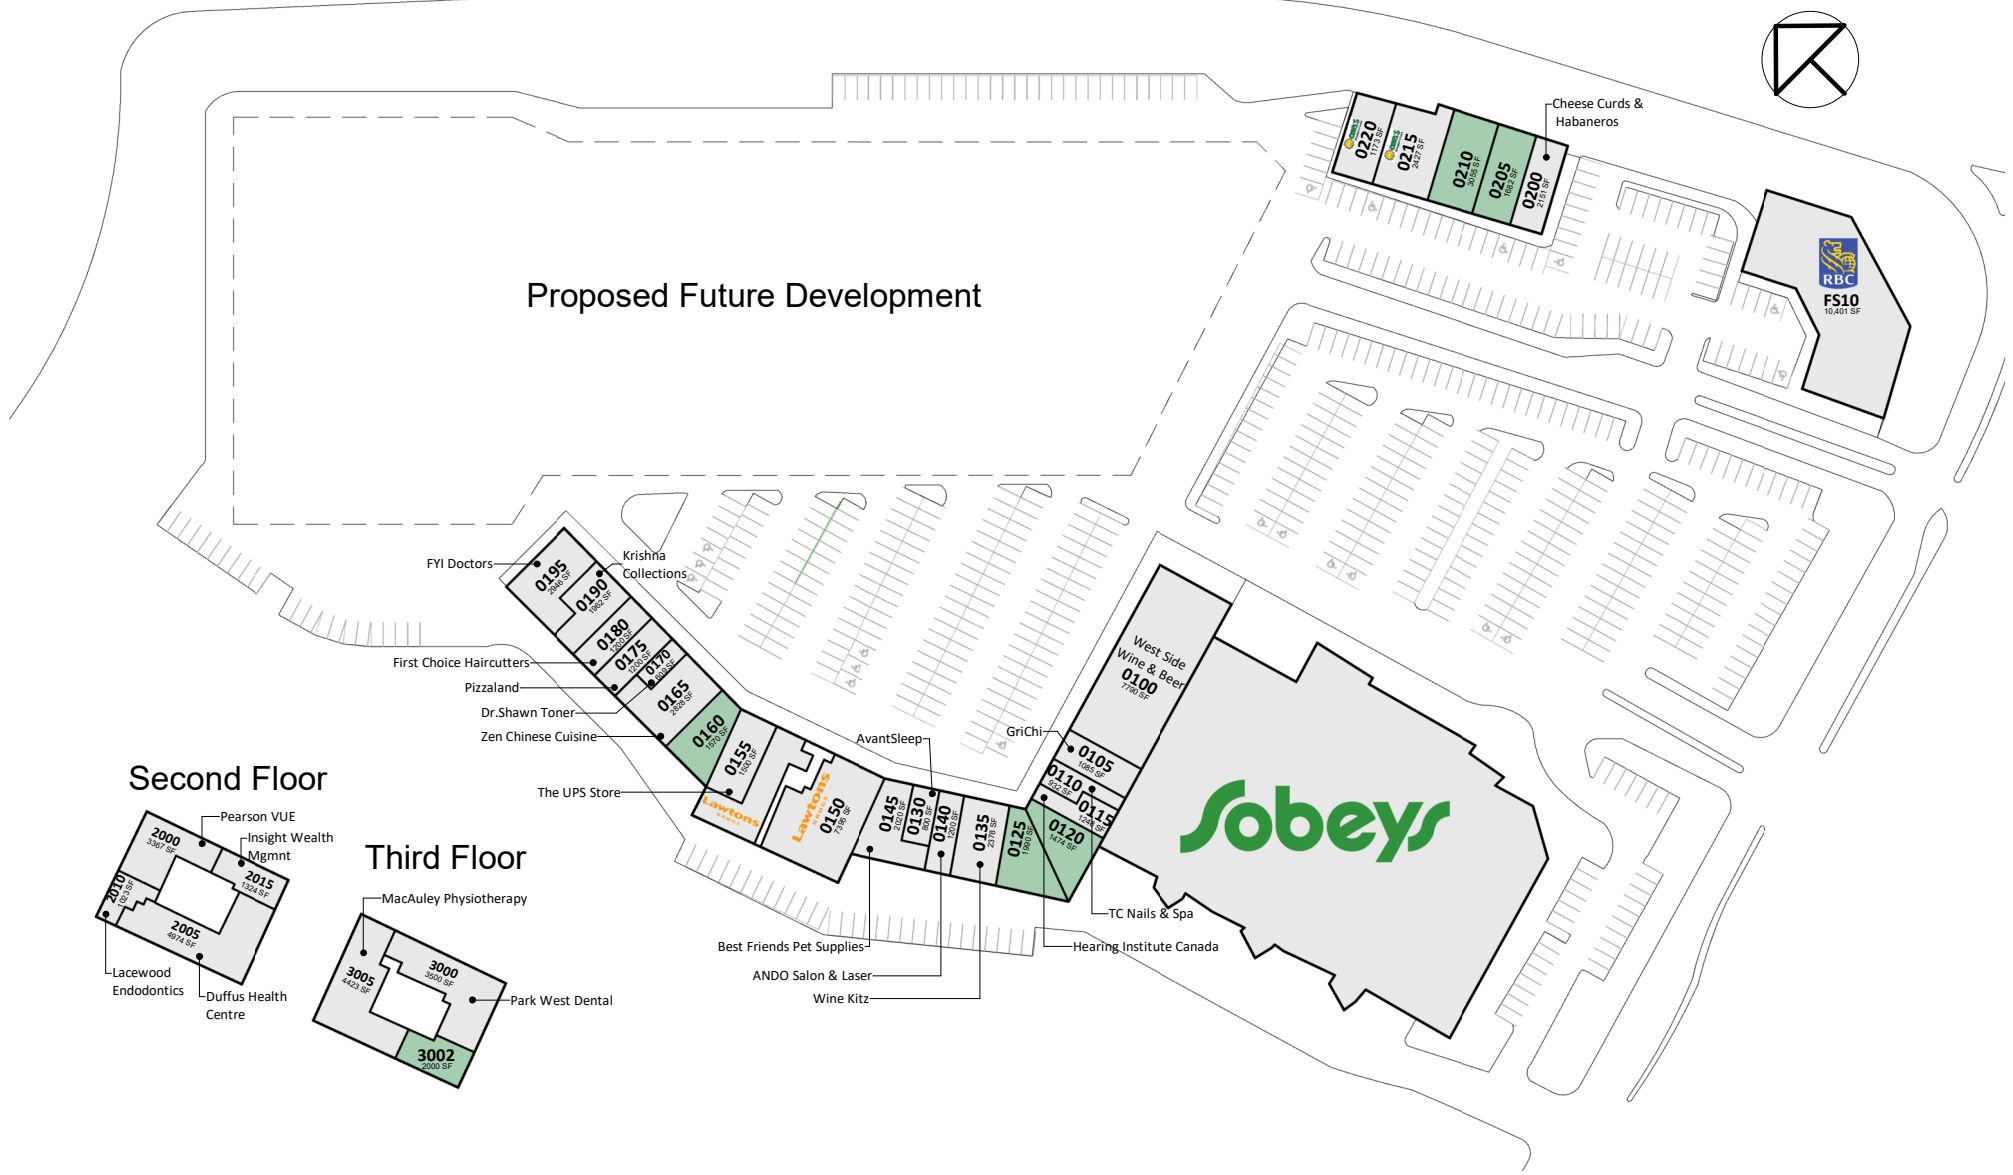

Park West Centre

271, 277, 287 Lacewood Drive, Halifax, Nova Scotia

All information, dimensions, sizes and areas are approximate only and are to be verified on site. Any references on this plan to specific tenants are subject to change from time to time and shall not be deemed to be any representation as to the tenants that are within the shopping centre.