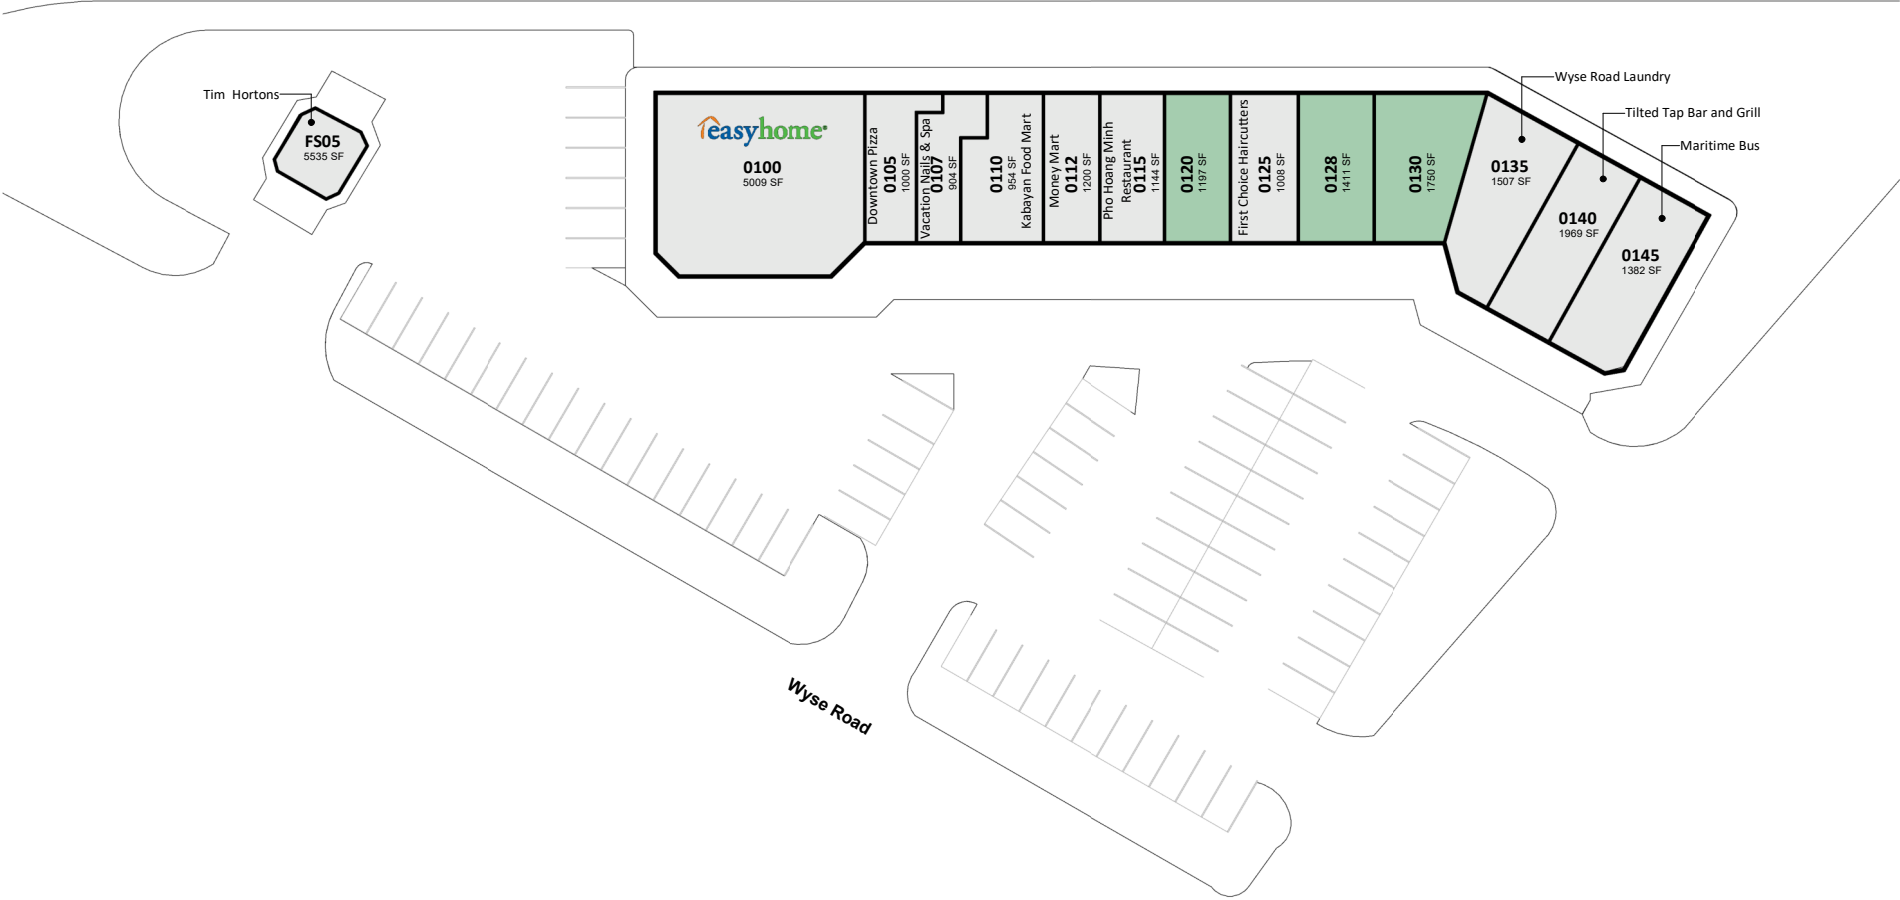

Wyse Road Plaza

172 Wyse Rd, Dartmouth, Nova Scotia

Green Road

All information, dimensions, sizes and areas are approximate only and are to be verified on site. Any references on this plan to specific tenants are subject to change from time to time and shall not be deemed to be any representation as to the tenants that are within the shopping centre.