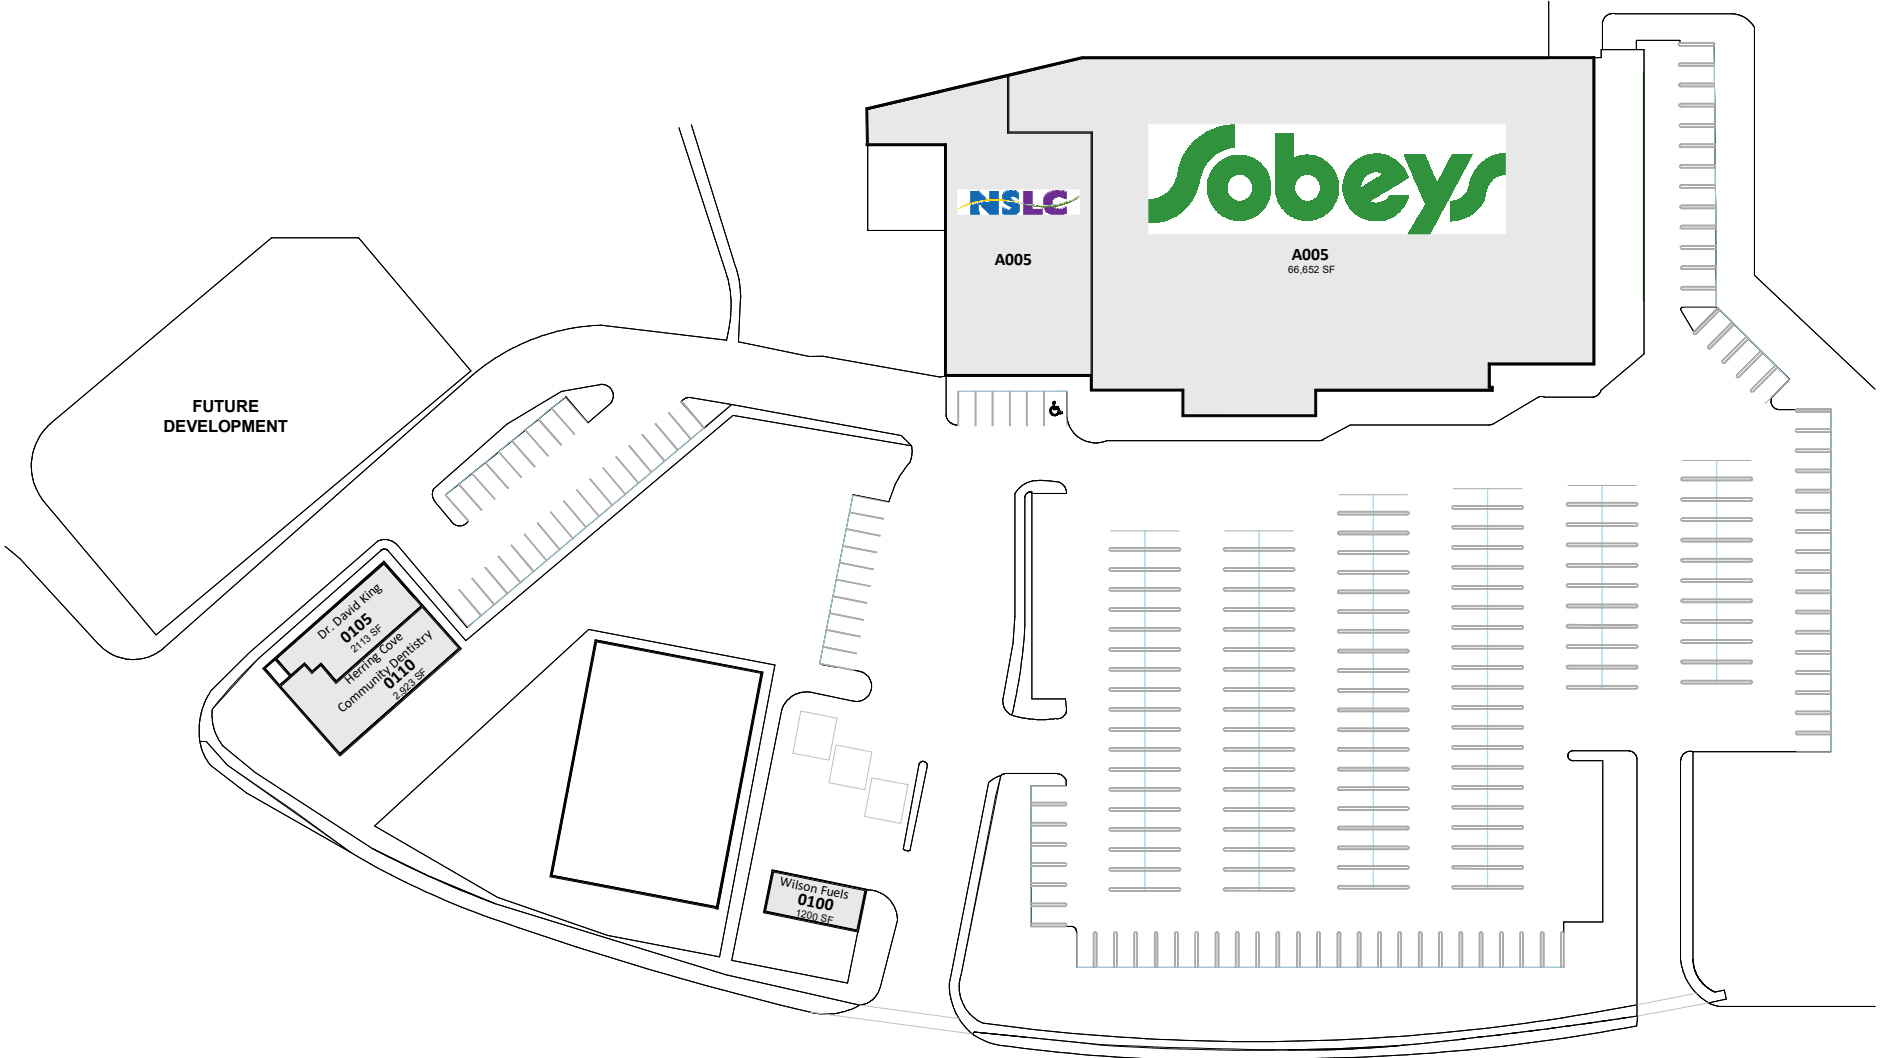

Spryfield Plaza

279 Herring Cove Road Spryfield, Nova Scotia

All information, dimensions, sizes and areas are approximate only and are to be verified on site. Any references on this plan to specific tenants are subject to change from time to time and shall not be deemed to be any representation as to the tenants that are within the shopping centre.