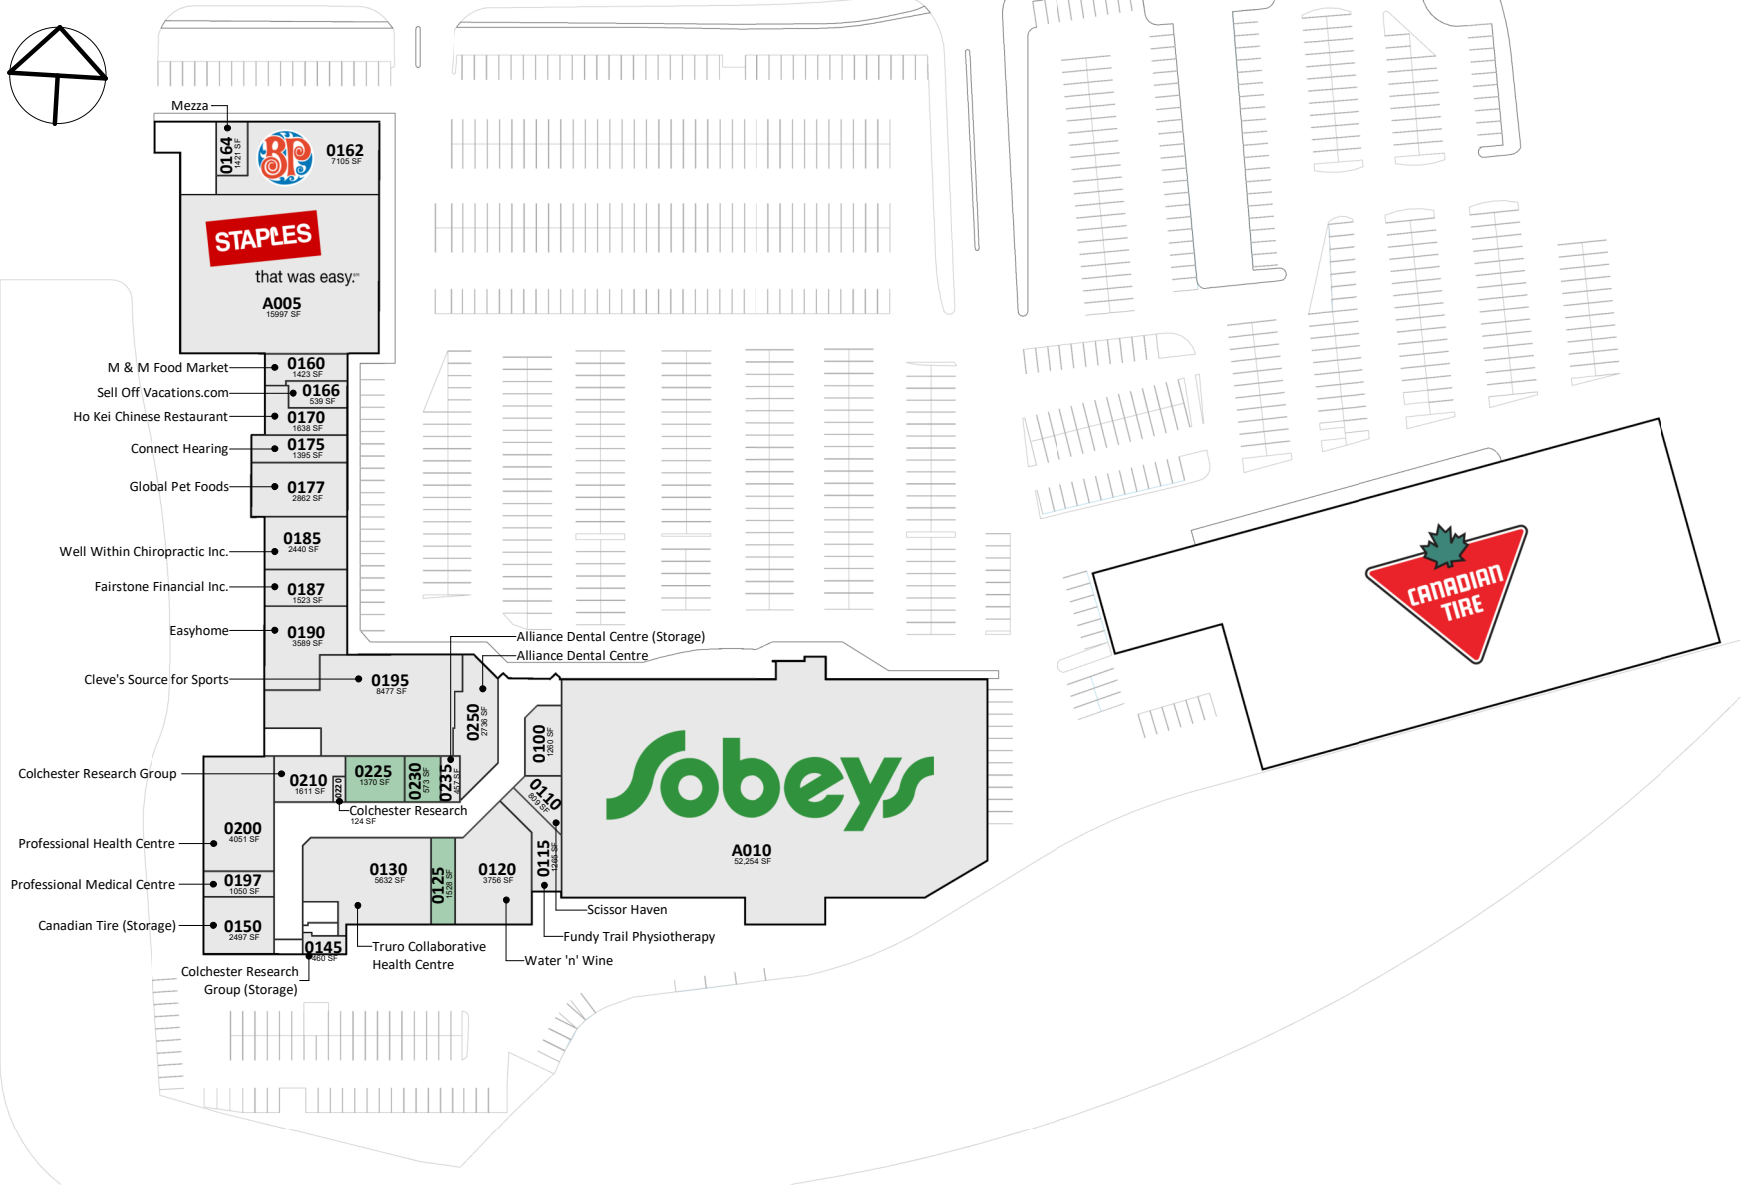

# Fundy Trail Centre

68 Robie Street, Truro, Nova Scotia

Robie Street

All information, dimensions, sizes and areas are approximate only and are to be verified on site. Any references on this plan to specific tenants are subject to change from time to time and shall not be deemed to be any representation as to the tenants that are within the shopping centre.