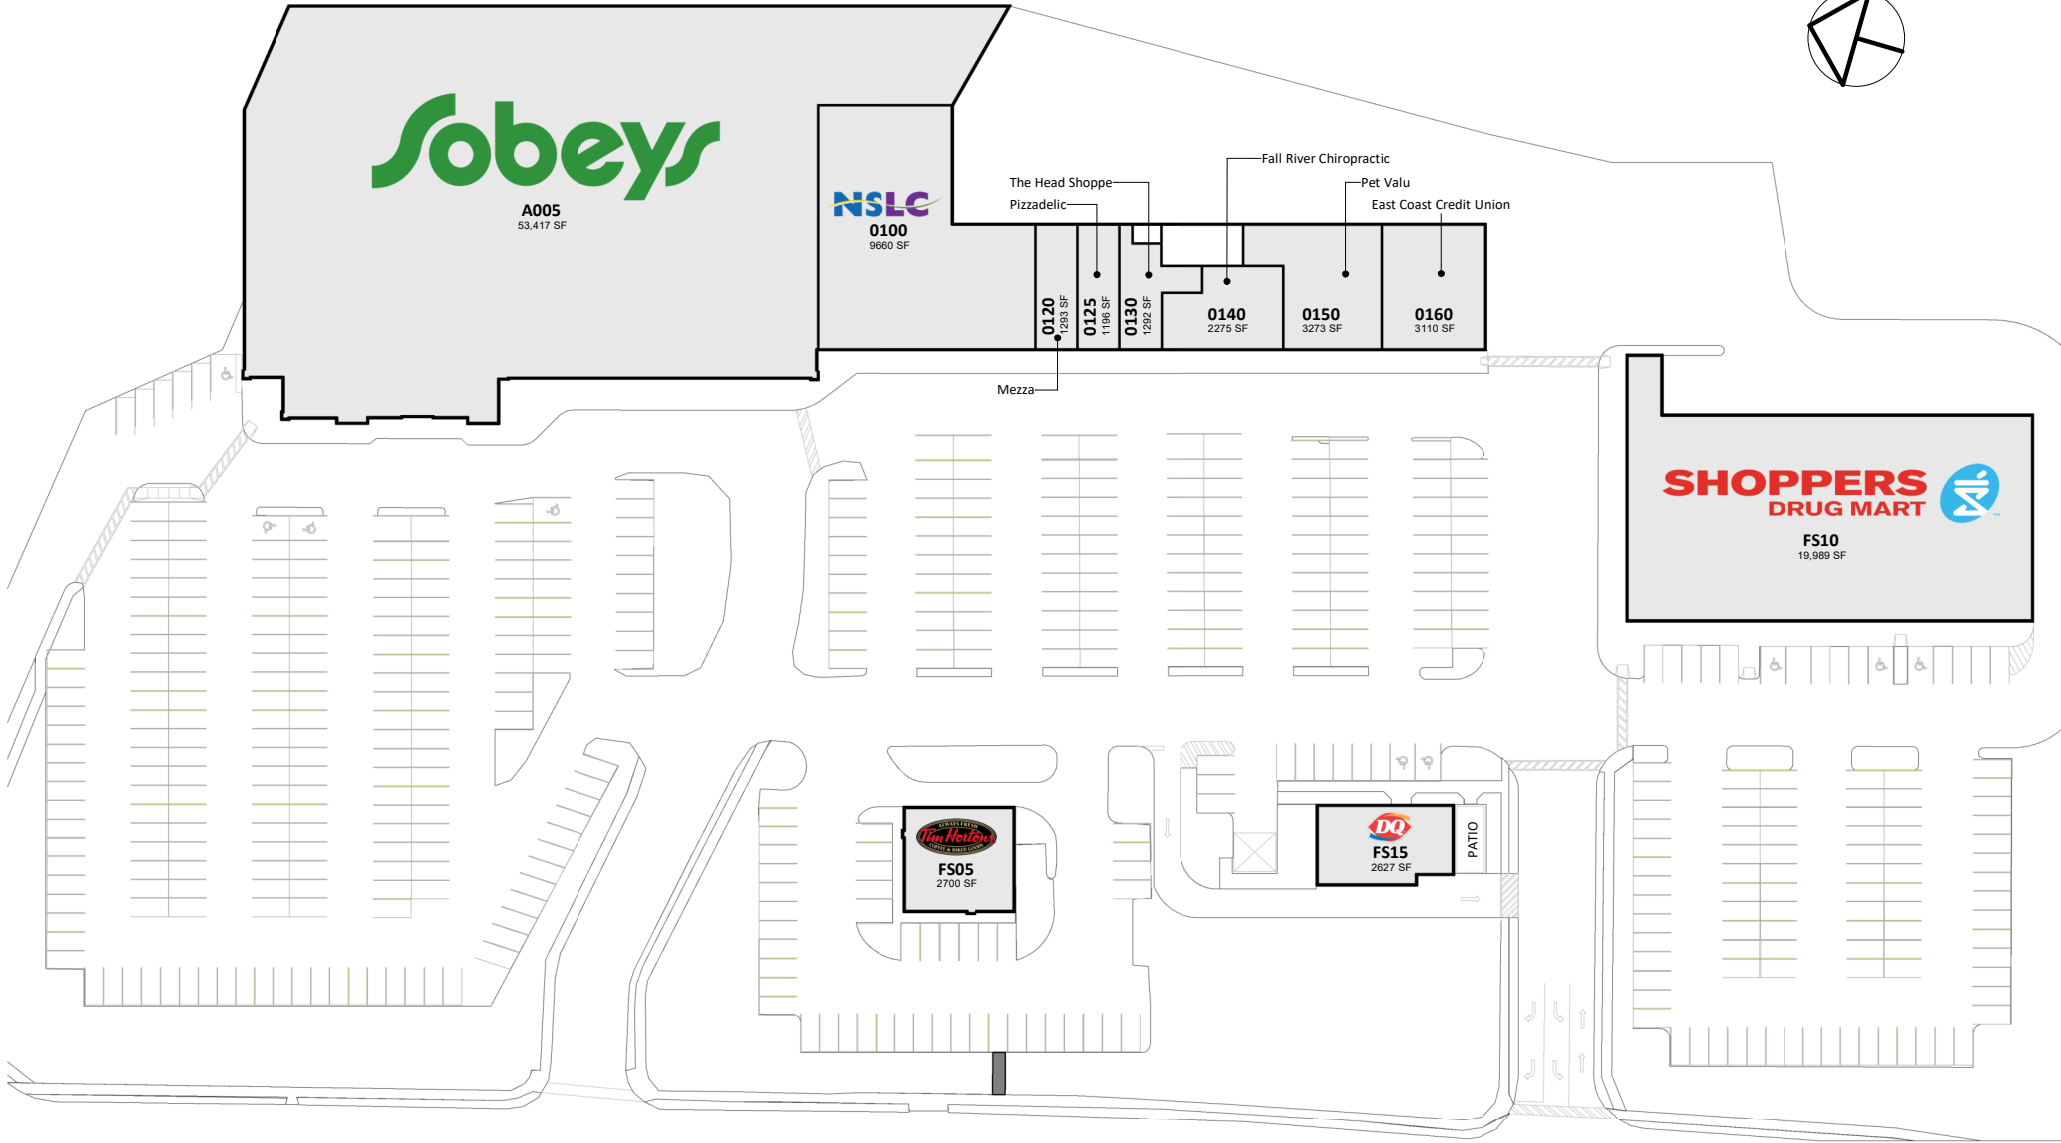

# Fall River Plaza

3286 Highway 2 Fall River, Nova Scotia

All information, dimensions, sizes and areas are approximate only and are to be verified on site. Any references on this plan to specific tenants are subject to change from time to time and shall not be deemed to be any representation as to the tenants that are within the shopping centre.