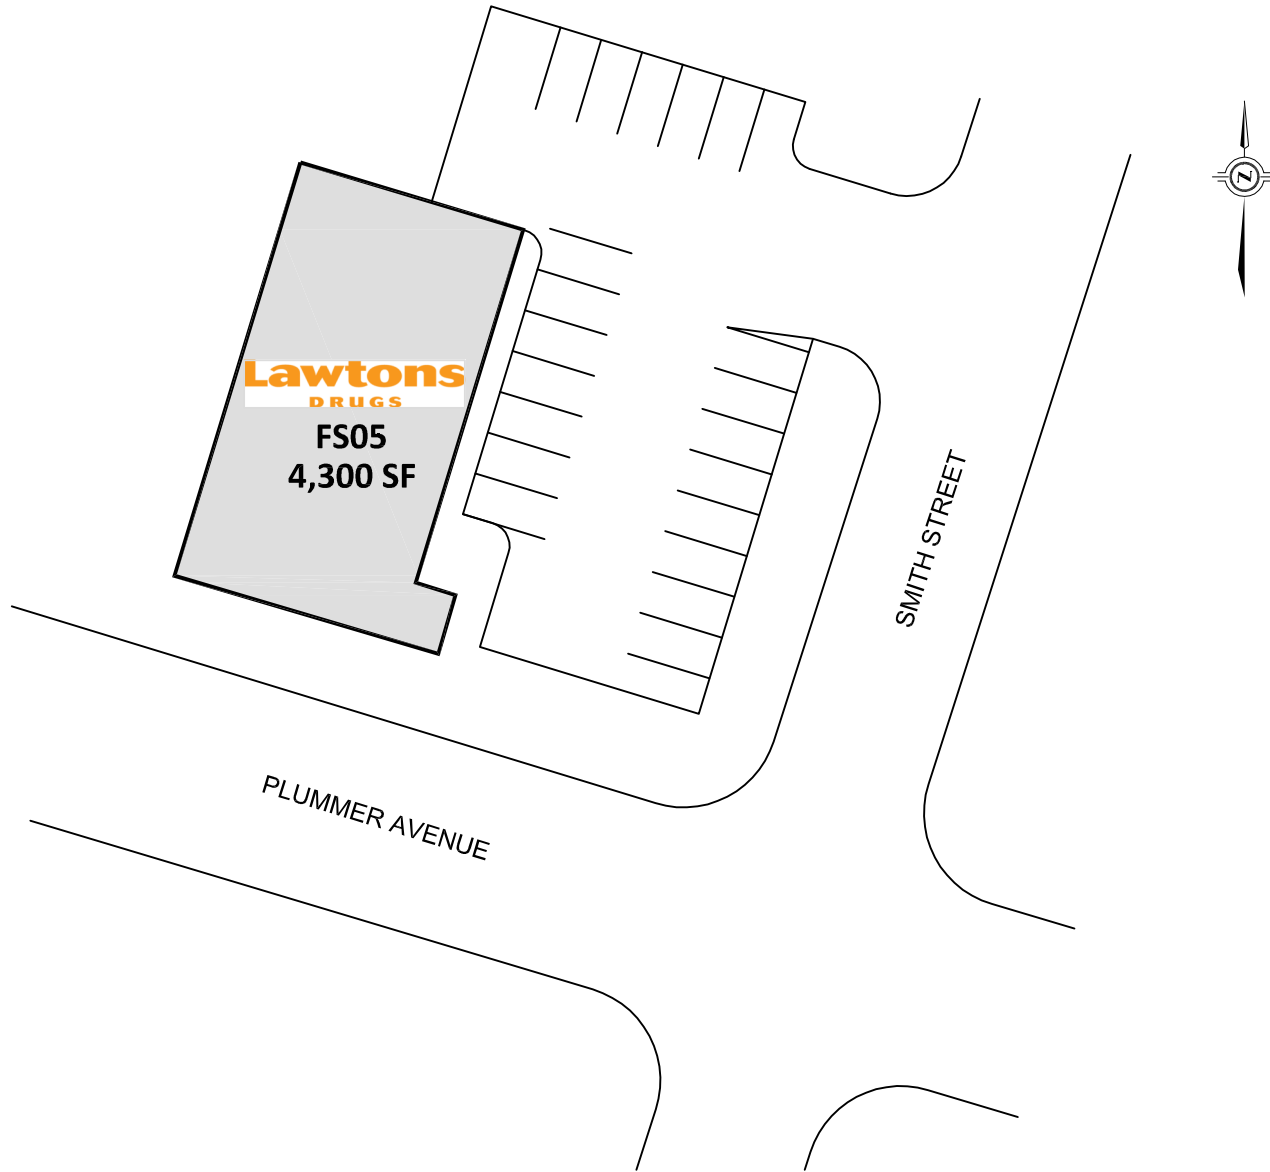

New Waterford

3415 Plummer Ave., New Waterford, Nova Scotia

All information, dimensions, sizes and areas are approximate only and are to be verified on site. Any references on this plan to specific tenants are subject to change from time to time and shall not be deemed to be any representation as to the tenants that are within the shopping centre.