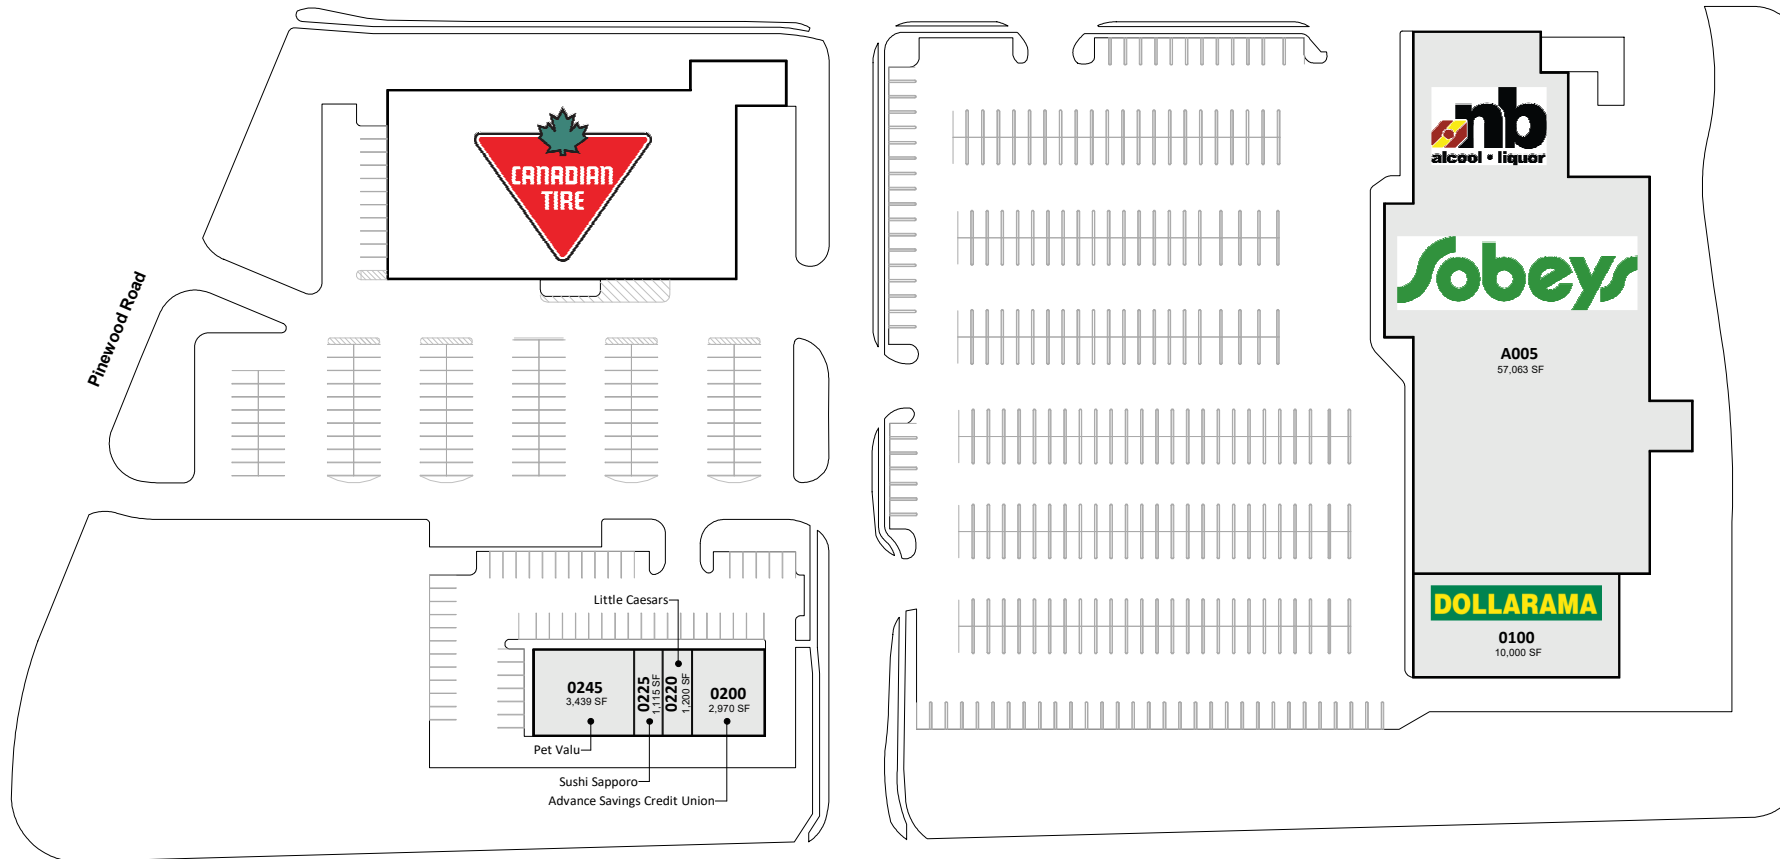

# Findlay Boulevard

1160 Findlay Boulevard, Riverview, New Brunswick

Findlay Boulevard

All information, dimensions, sizes and areas are approximate only and are to be verified on site. Any references on this plan to specific tenants are subject to change from time to time and shall not be deemed to be any representation as to the tenants that are within the shopping centre.