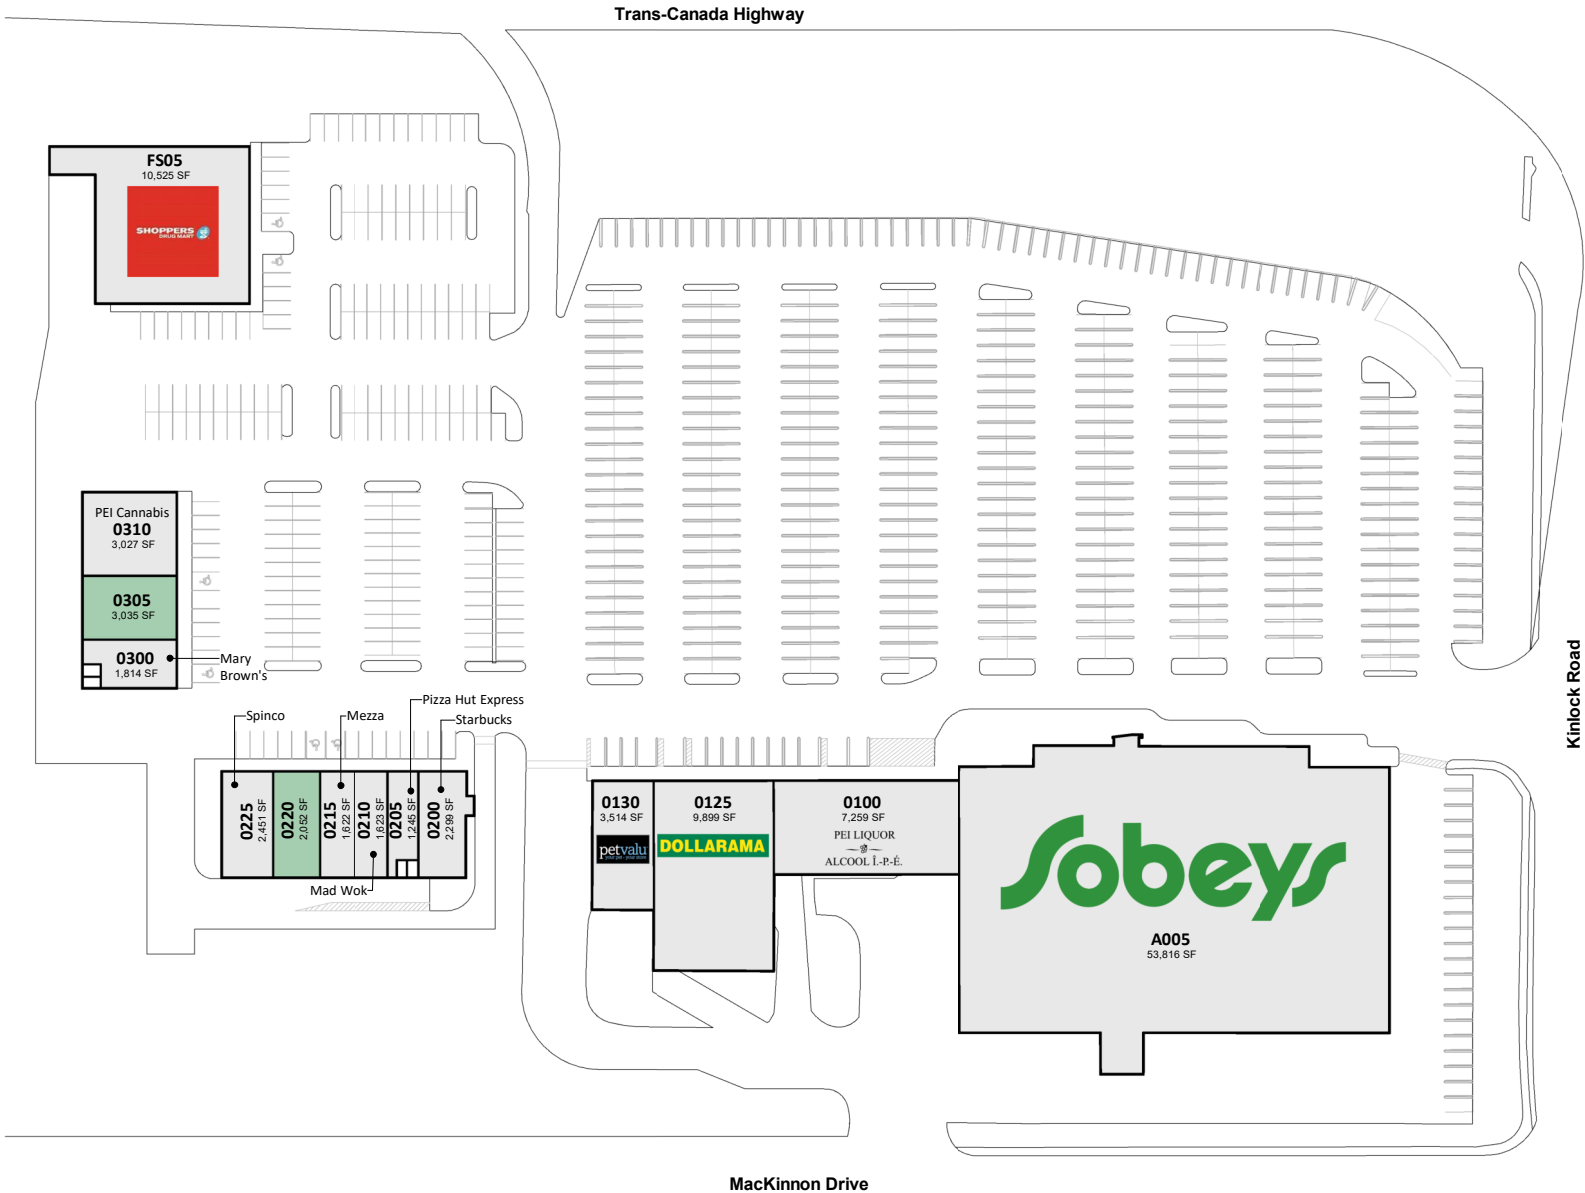

# Kinlock Plaza

9 Kinlock Road, Stratford, Prince Edward Island

All information, dimensions, sizes and areas are approximate only and are to be verified on site. Any references on this plan to specific tenants are subject to change from time to time and shall not be deemed to be any representation as to the tenants that are within the shopping centre.