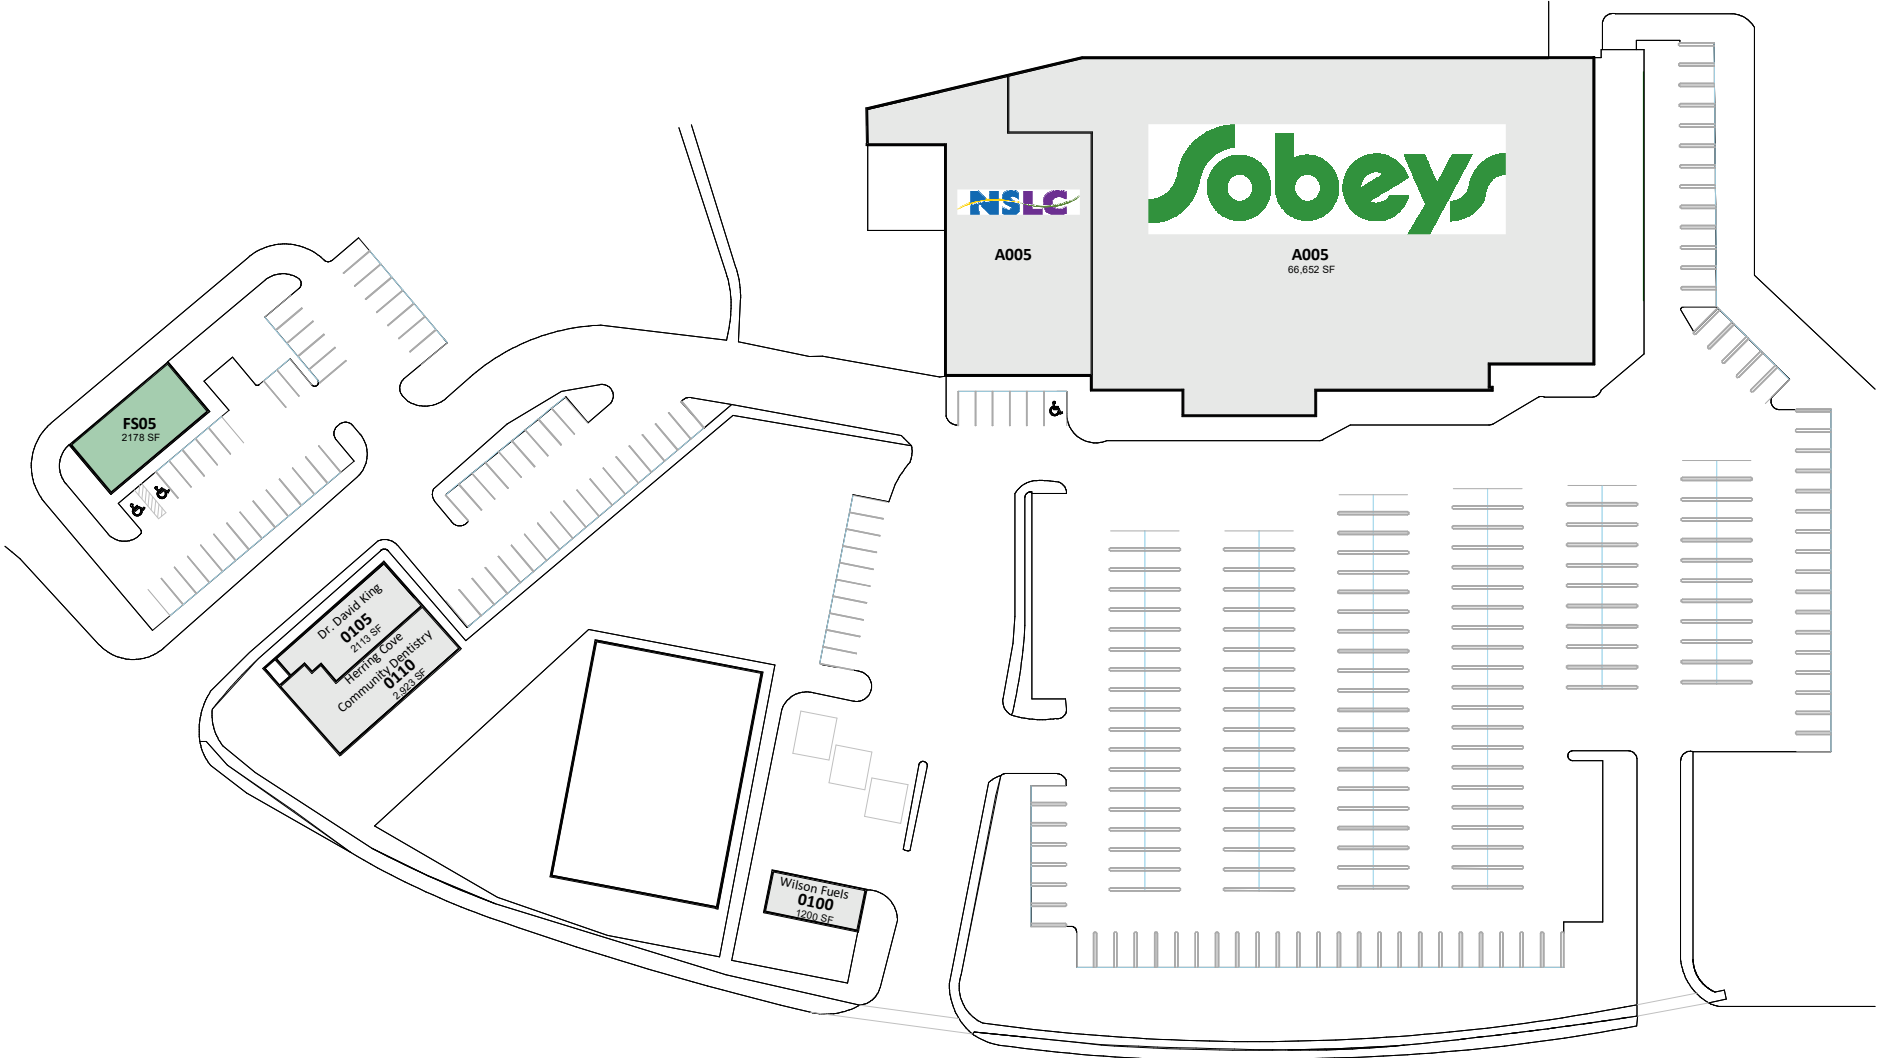

Spryfield Plaza

279 Herring Cove Road Spryfield, Nova Scotia

All information, dimensions, sizes and areas are approximate only and are to be verified on site. Any references on this plan to specific tenants are subject to change from time to time and shall not be deemed to be any representation as to the tenants that are within the shopping centre.