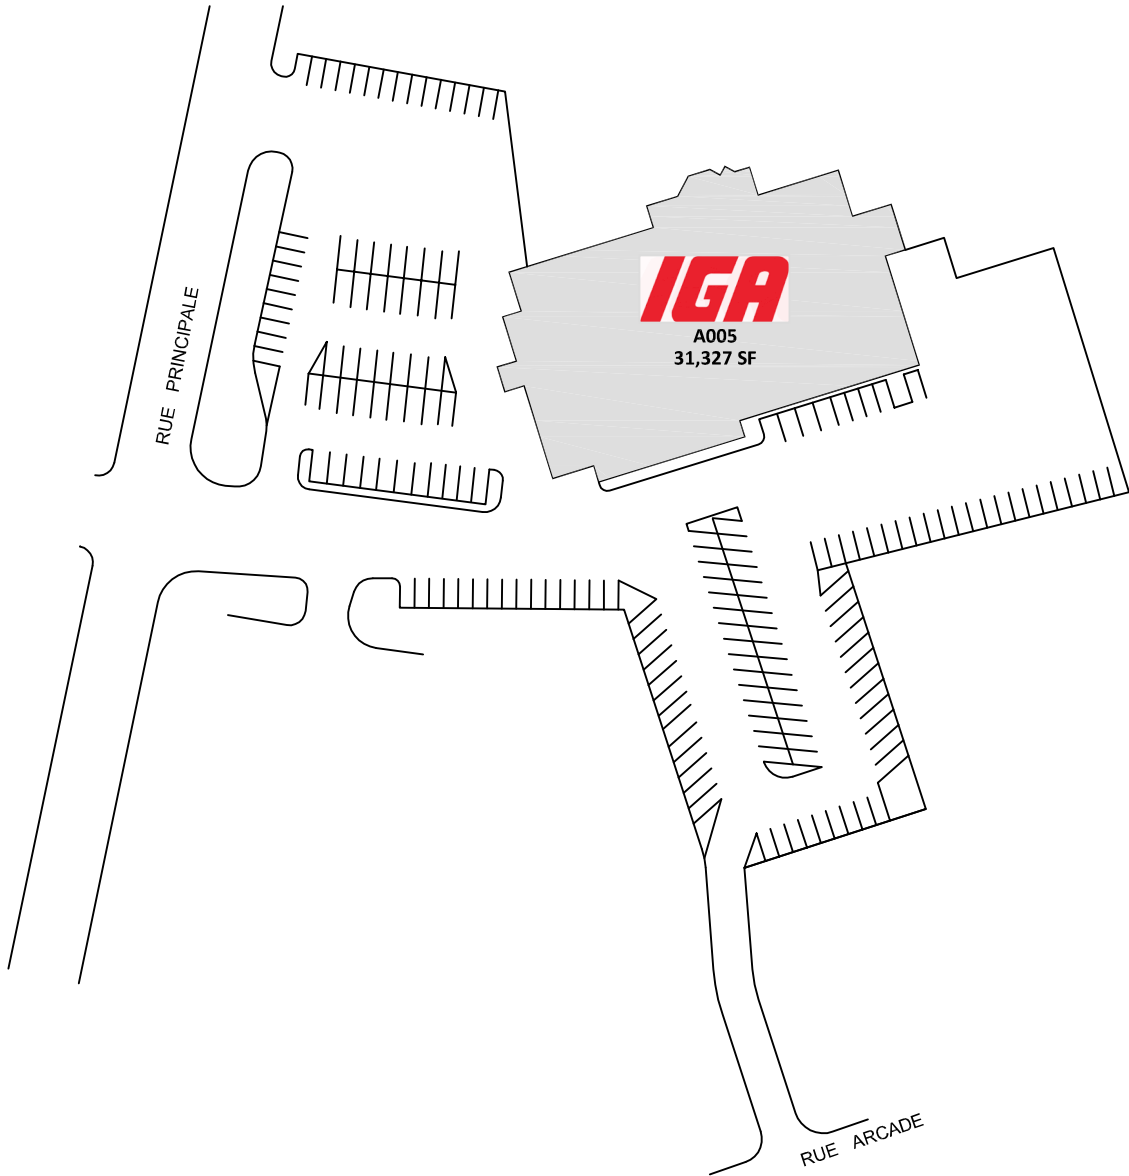

Tracadie-Sheila

3430 rue Principale, Tracadie-Sheila New Brunswick

All information, dimensions, sizes and areas are approximate only and are to be verified on site. Any references on this plan to specific tenants are subject to change from time to time and shall not be deemed to be any representation as to the tenants that are within the shopping centre.