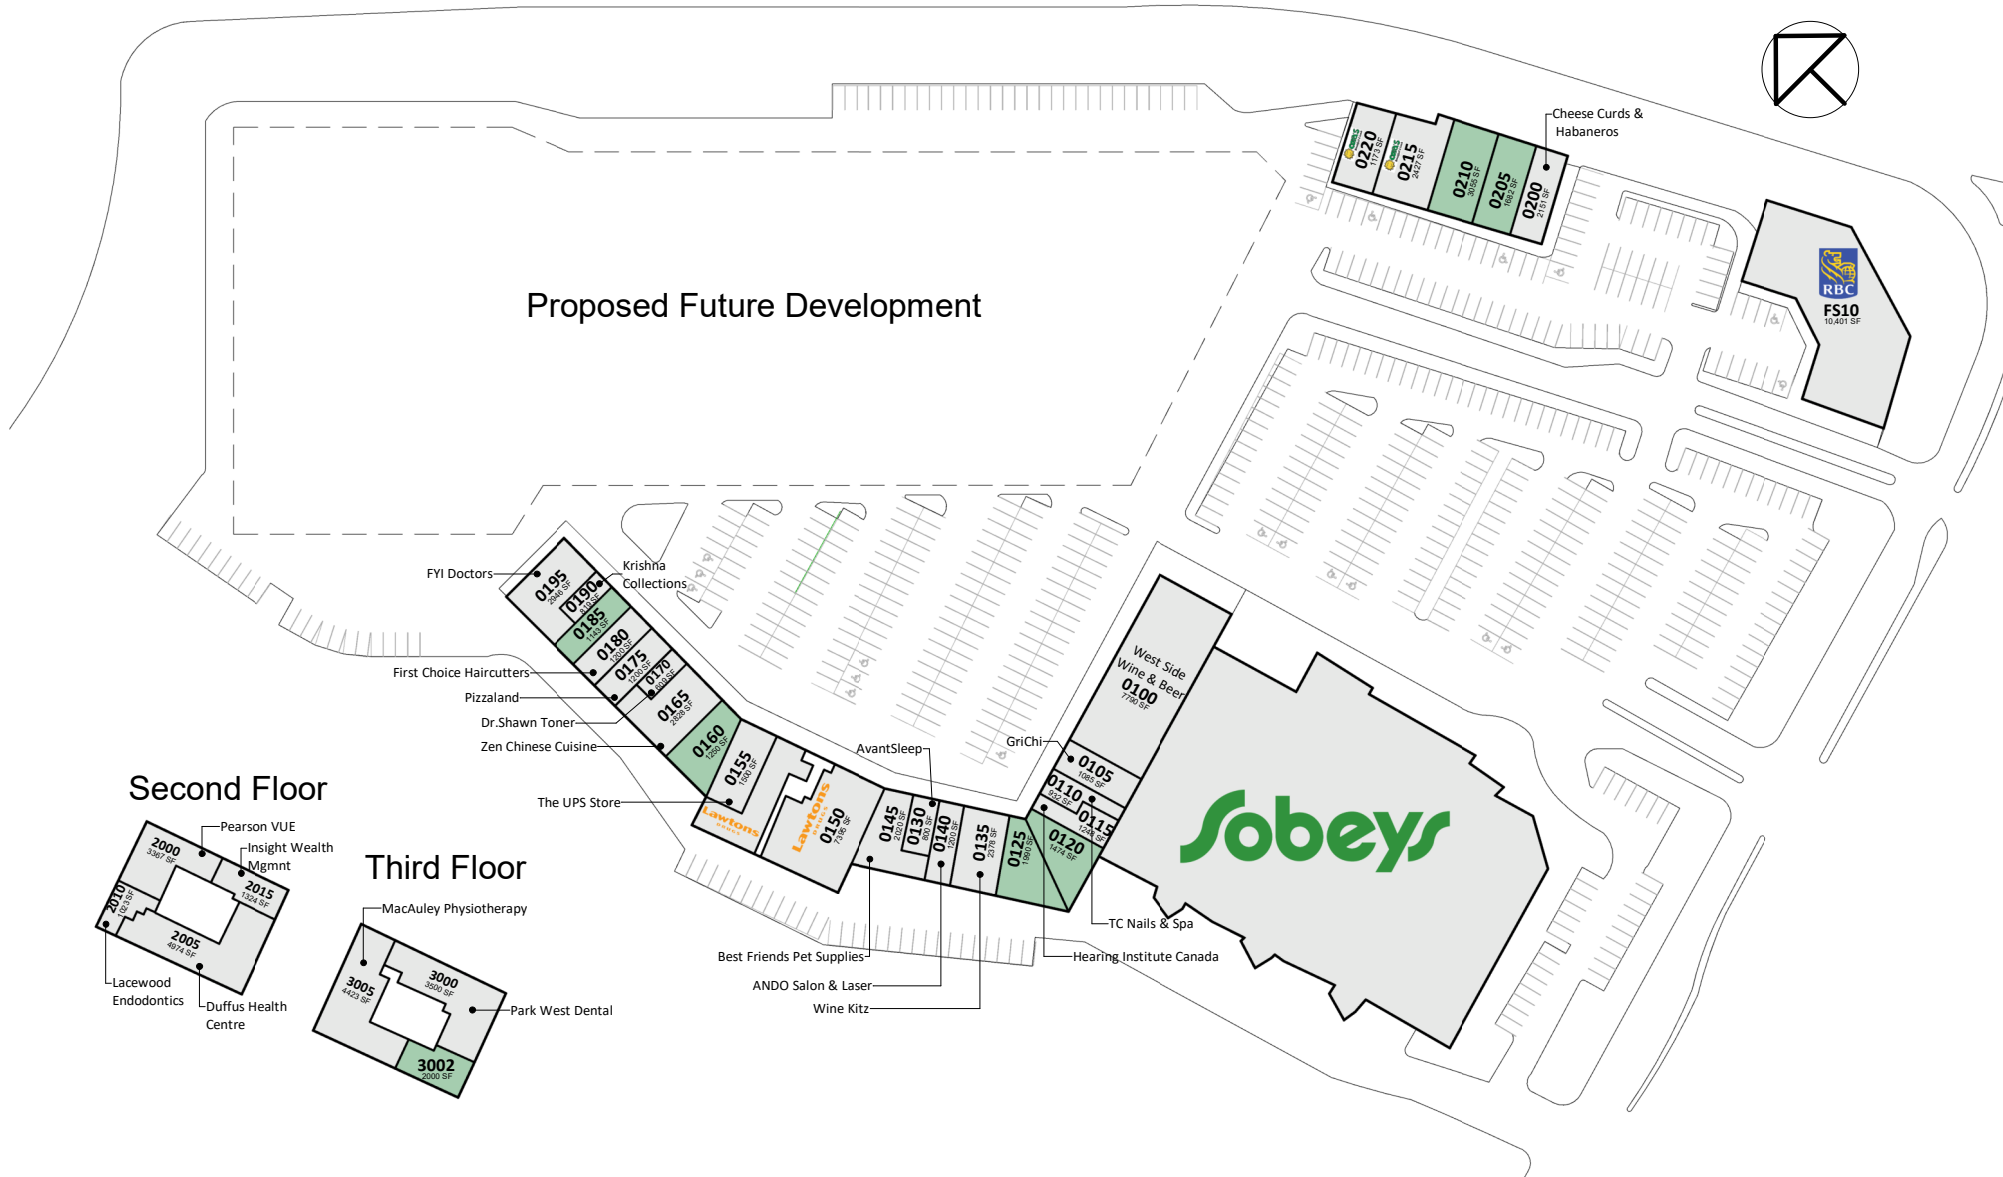

# Park West Centre

271, 277, 287 Lacewood Drive, Halifax, Nova Scotia

All information, dimensions, sizes and areas are approximate only and are to be verified on site. Any references on this plan to specific tenants are subject to change from time to time and shall not be deemed to be any representation as to the tenants that are within the shopping centre.