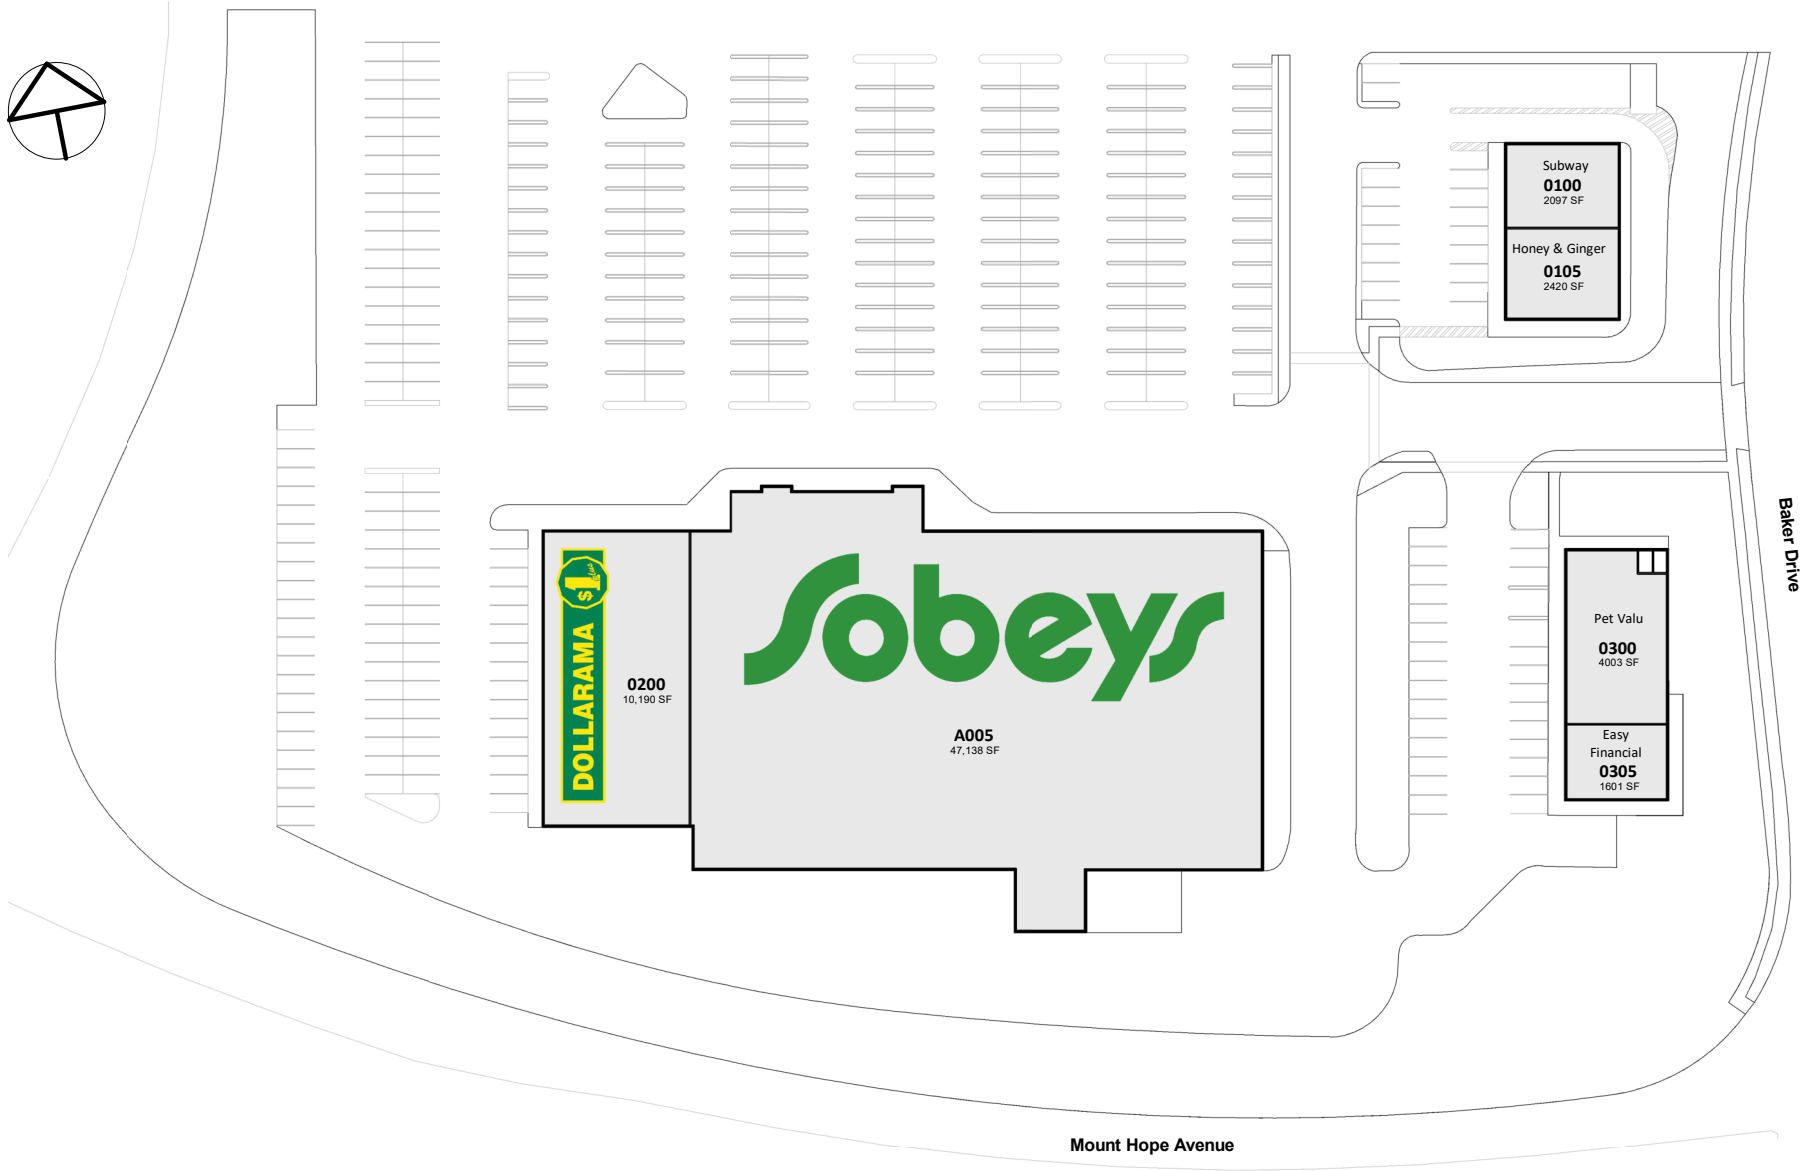

Russell Lake

268 Baker Drive, Dartmouth, Nova Scotia

All information, dimensions, sizes and areas are approximate only and are to be verified on site. Any references on this plan to specific tenants are subject to change from time to time and shall not be deemed to be any representation as to the tenants that are within the shopping centre.