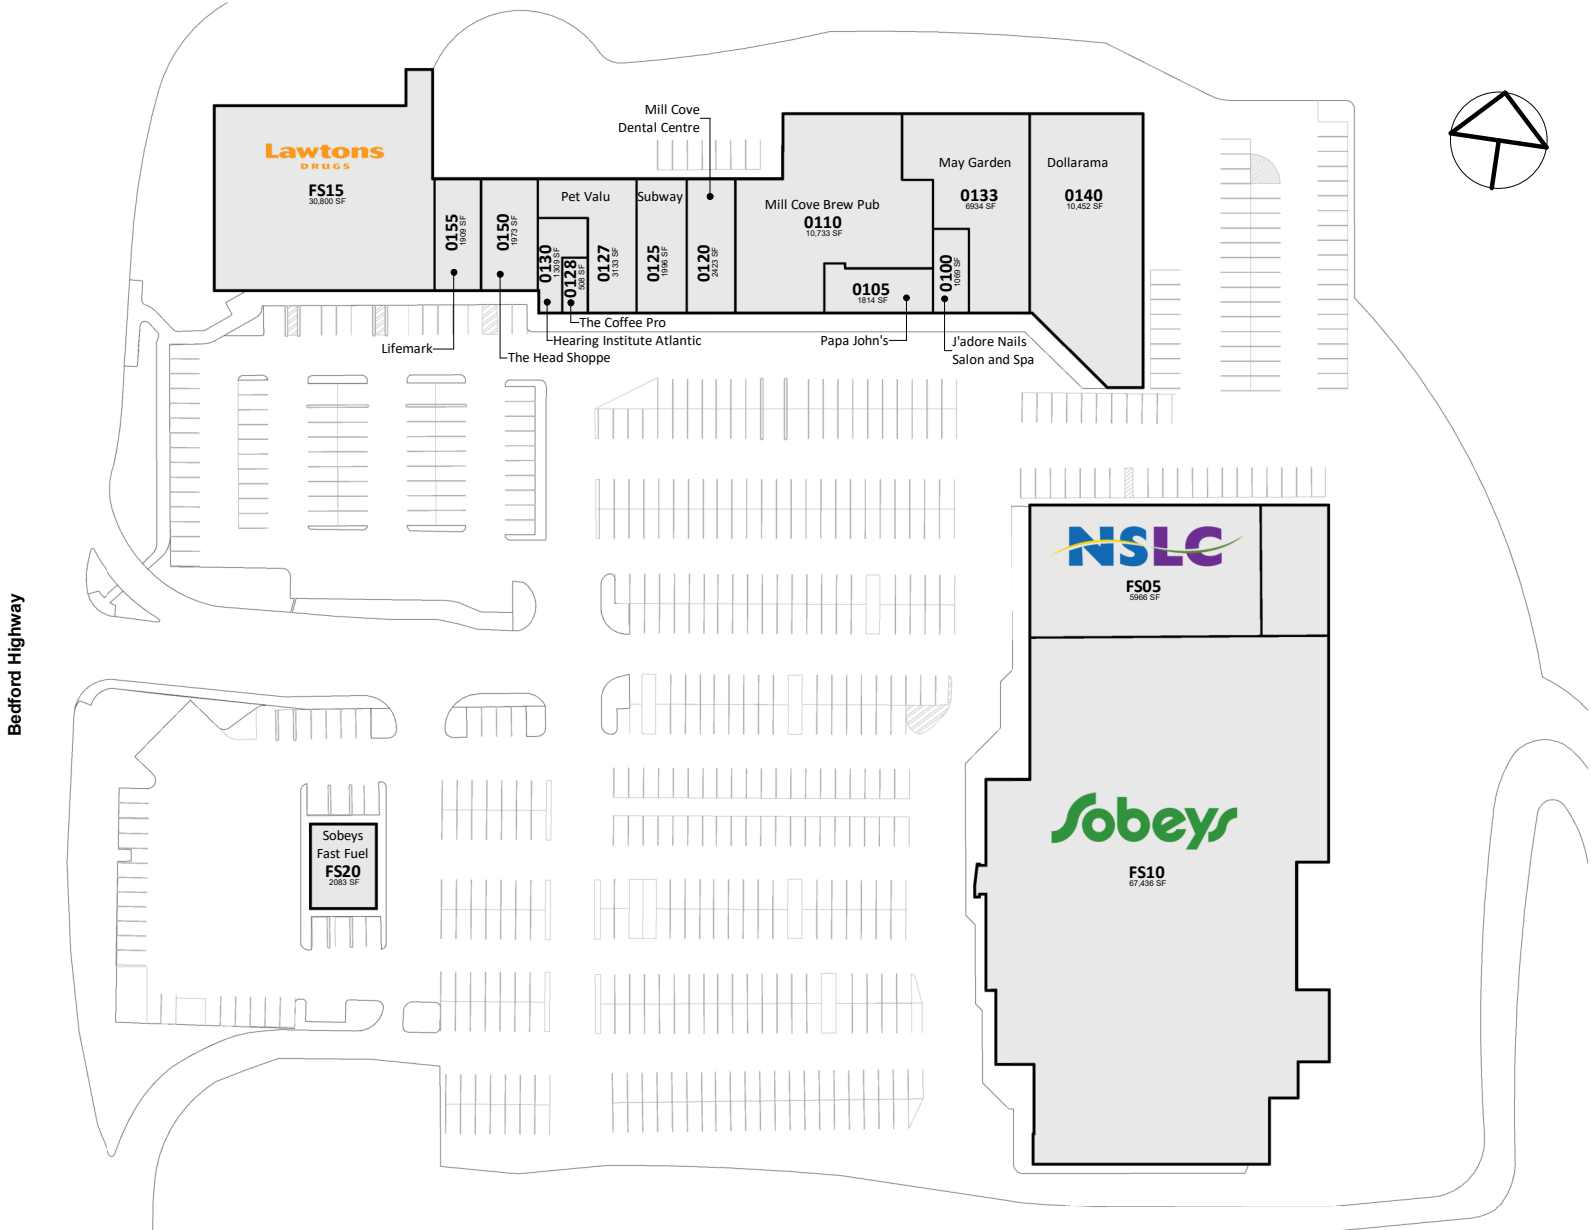

Mill Cove Plaza

961 Bedford Highway, Bedford, Nova Scotia

All information, dimensions, sizes and areas are approximate only and are to be verified on site. Any references on this plan to specific tenants are subject to change from time to time and shall not be deemed to be any representation as to the tenants that are within the shopping centre.