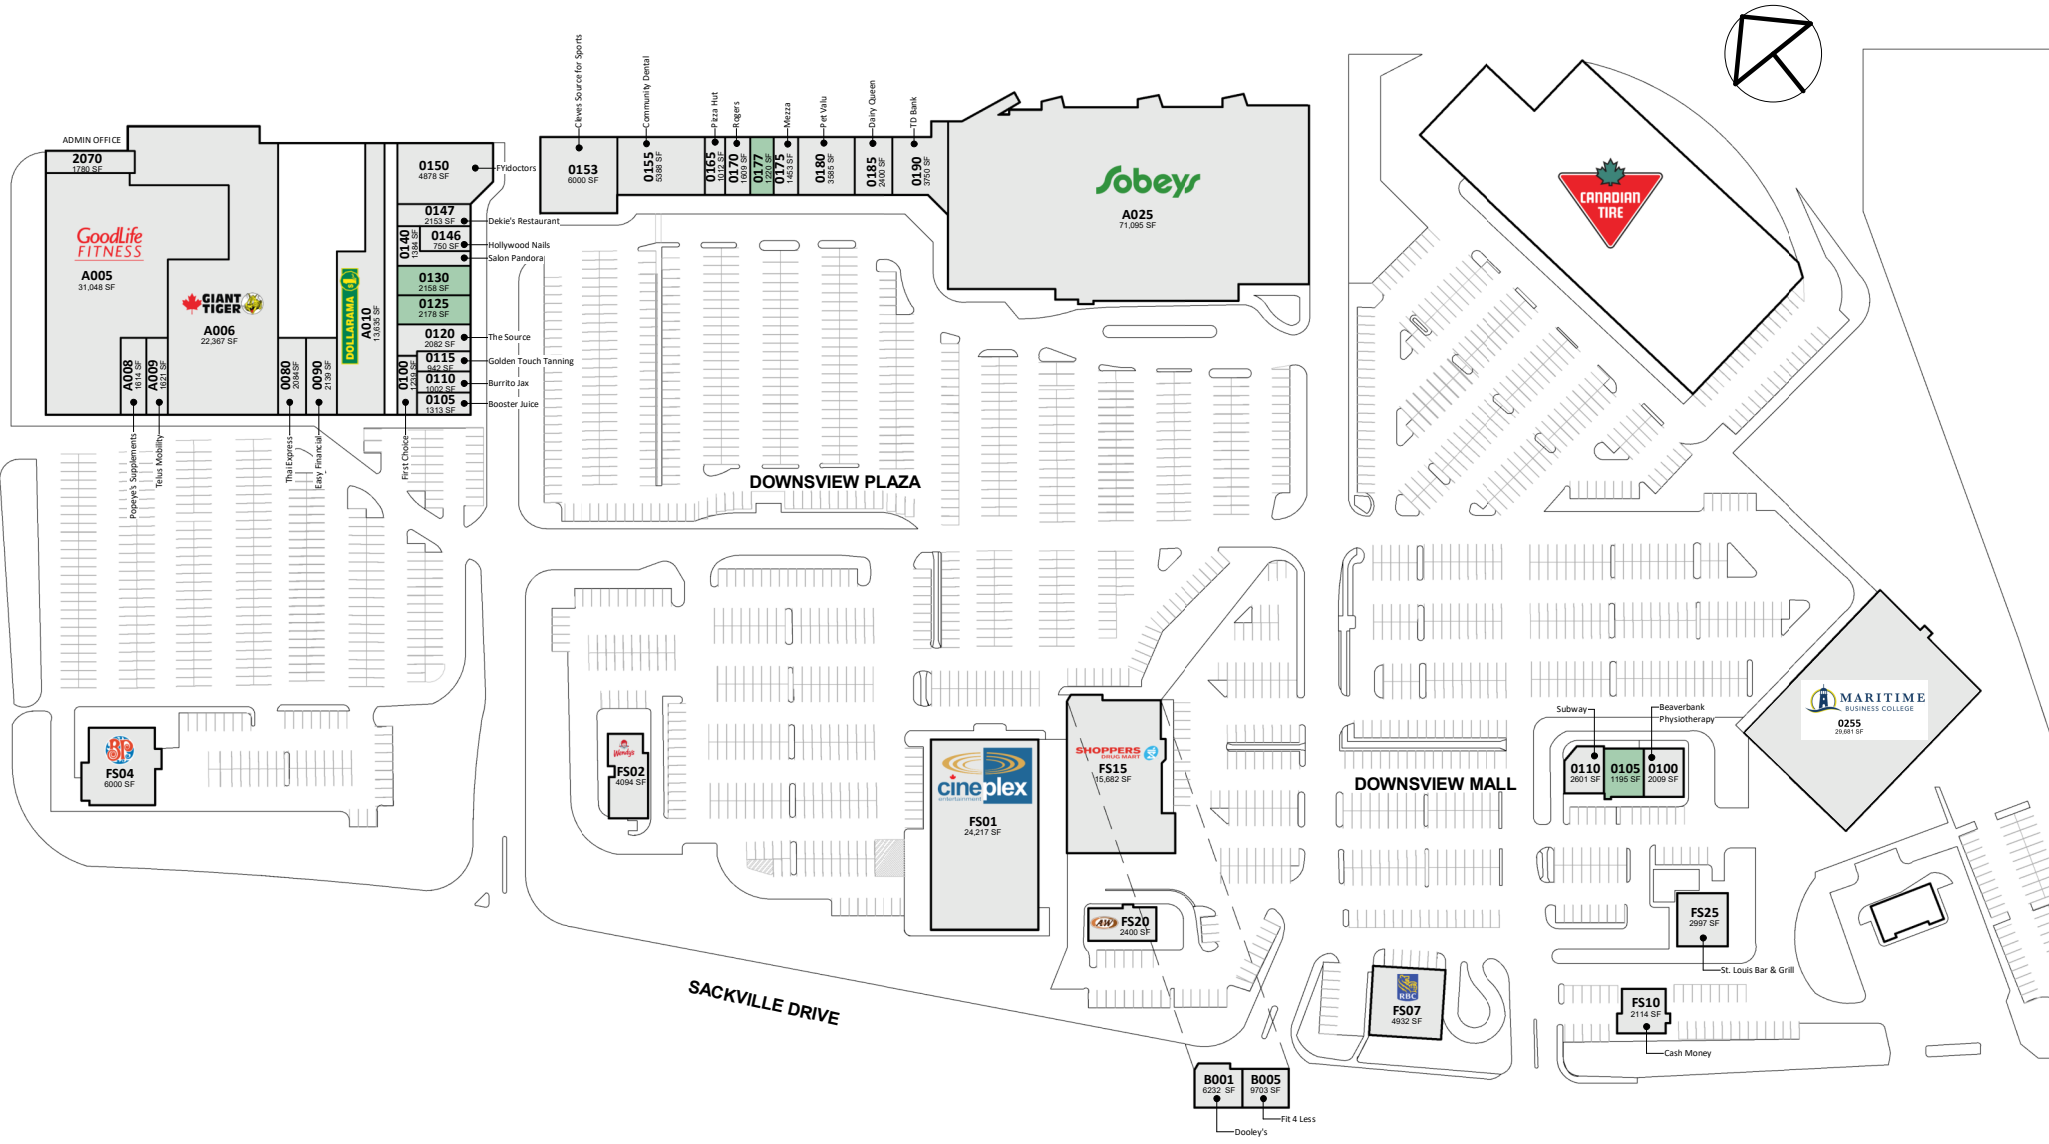

Downsview Mall & Plaza

710-760 Sackville Drive, Lower Sackville, Nova Scotia

All information, dimensions, sizes and areas are approximate only and are to be verified on site. Any references on this plan to specific tenants are subject to change from time to time and shall not be deemed to be any representation as to the tenants that are within the shopping centre.