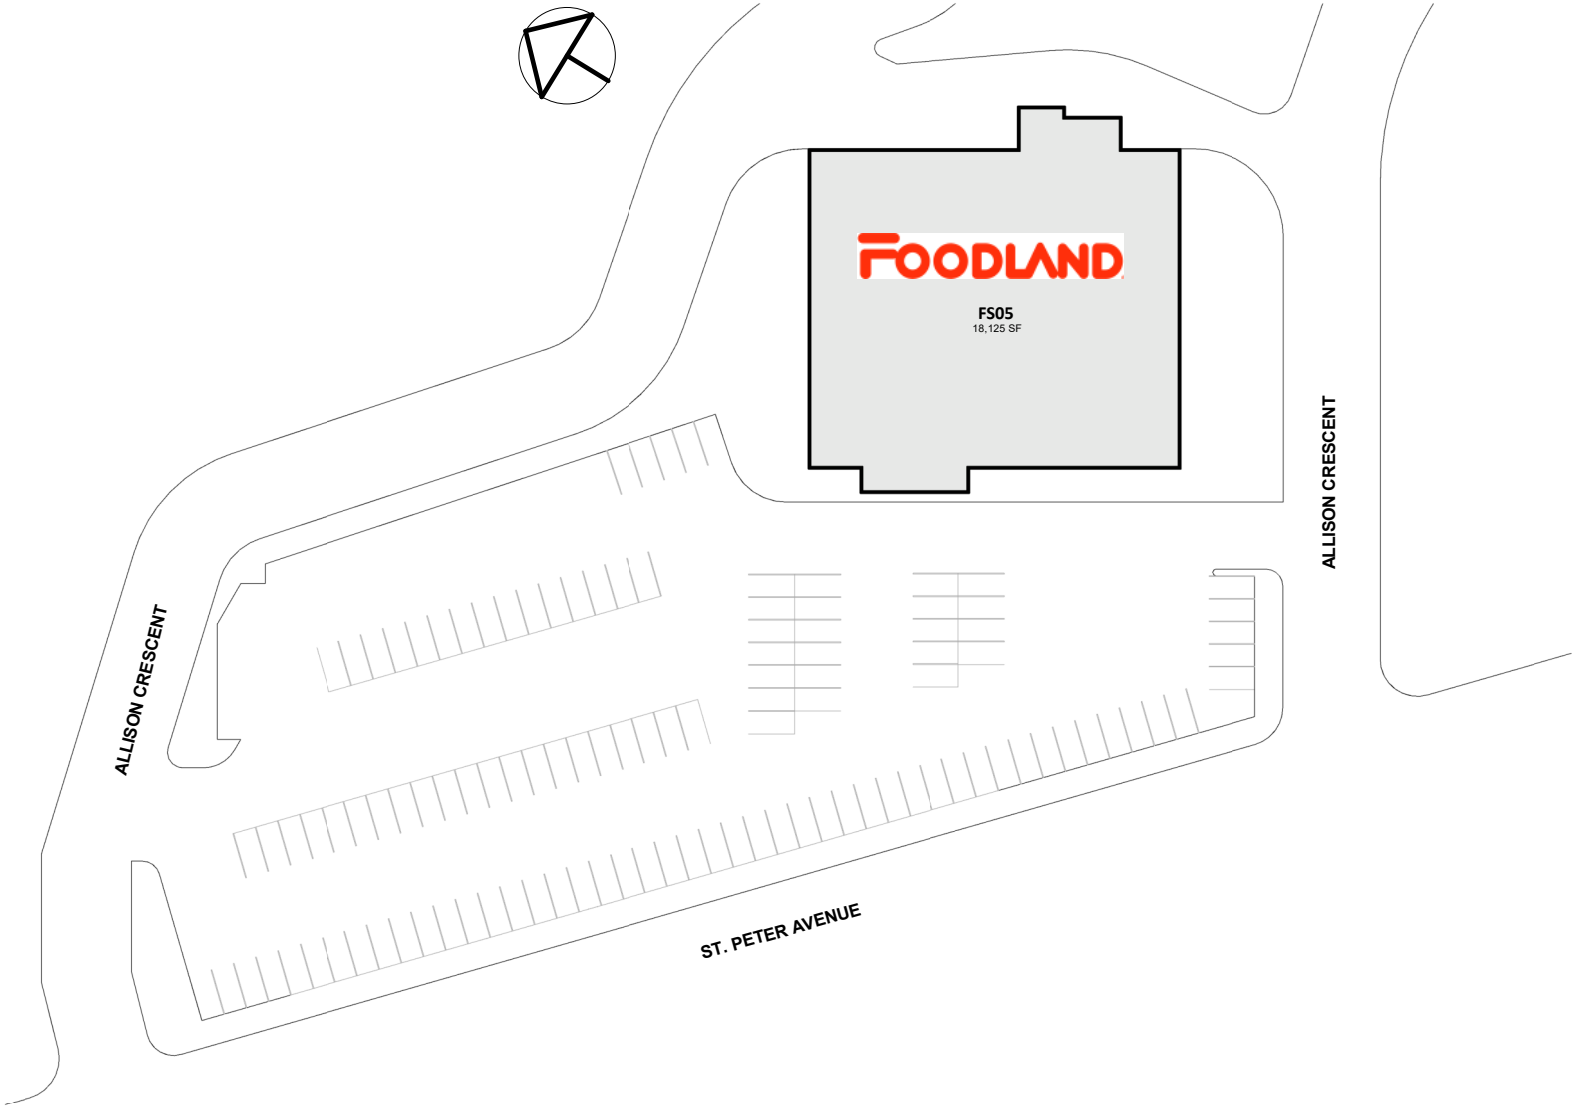

# Bathurst

850 Saint Peter Ave, Bathurst, NB

*All information, dimensions, sizes and areas are approximate only and are to be verified on site. Any references on this plan to specific tenants are subject to change from time to time and shall not be deemed to be any representation as to the tenants that are within the shopping centre.*