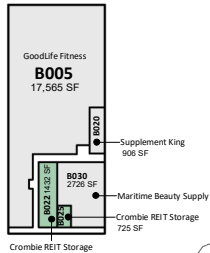

Aberdeen Mall and Business Centre

610 East River Road New Glasgow, Nova Scotia

SECOND LEVEL

BASEMENT

All information, dimensions, sizes and areas are approximate only and are to be verified on site. Any references on this plan to specific tenants are subject to change from time to time and shall not be deemed to be any representation as to the tenants that are within the shopping centre.