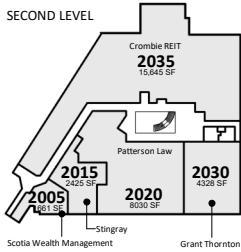

Aberdeen Mall and Business Centre

610 East River Road New Glasgow, Nova Scotia

SECOND LEVEL

BASEMENT

All information, dimensions, sizes and areas are approximate only and are to be verified on site. Any references on this plan to specific tenants are subject to change from time to time and shall not be deemed to be any representation as to the tenants that are within the shopping centre.