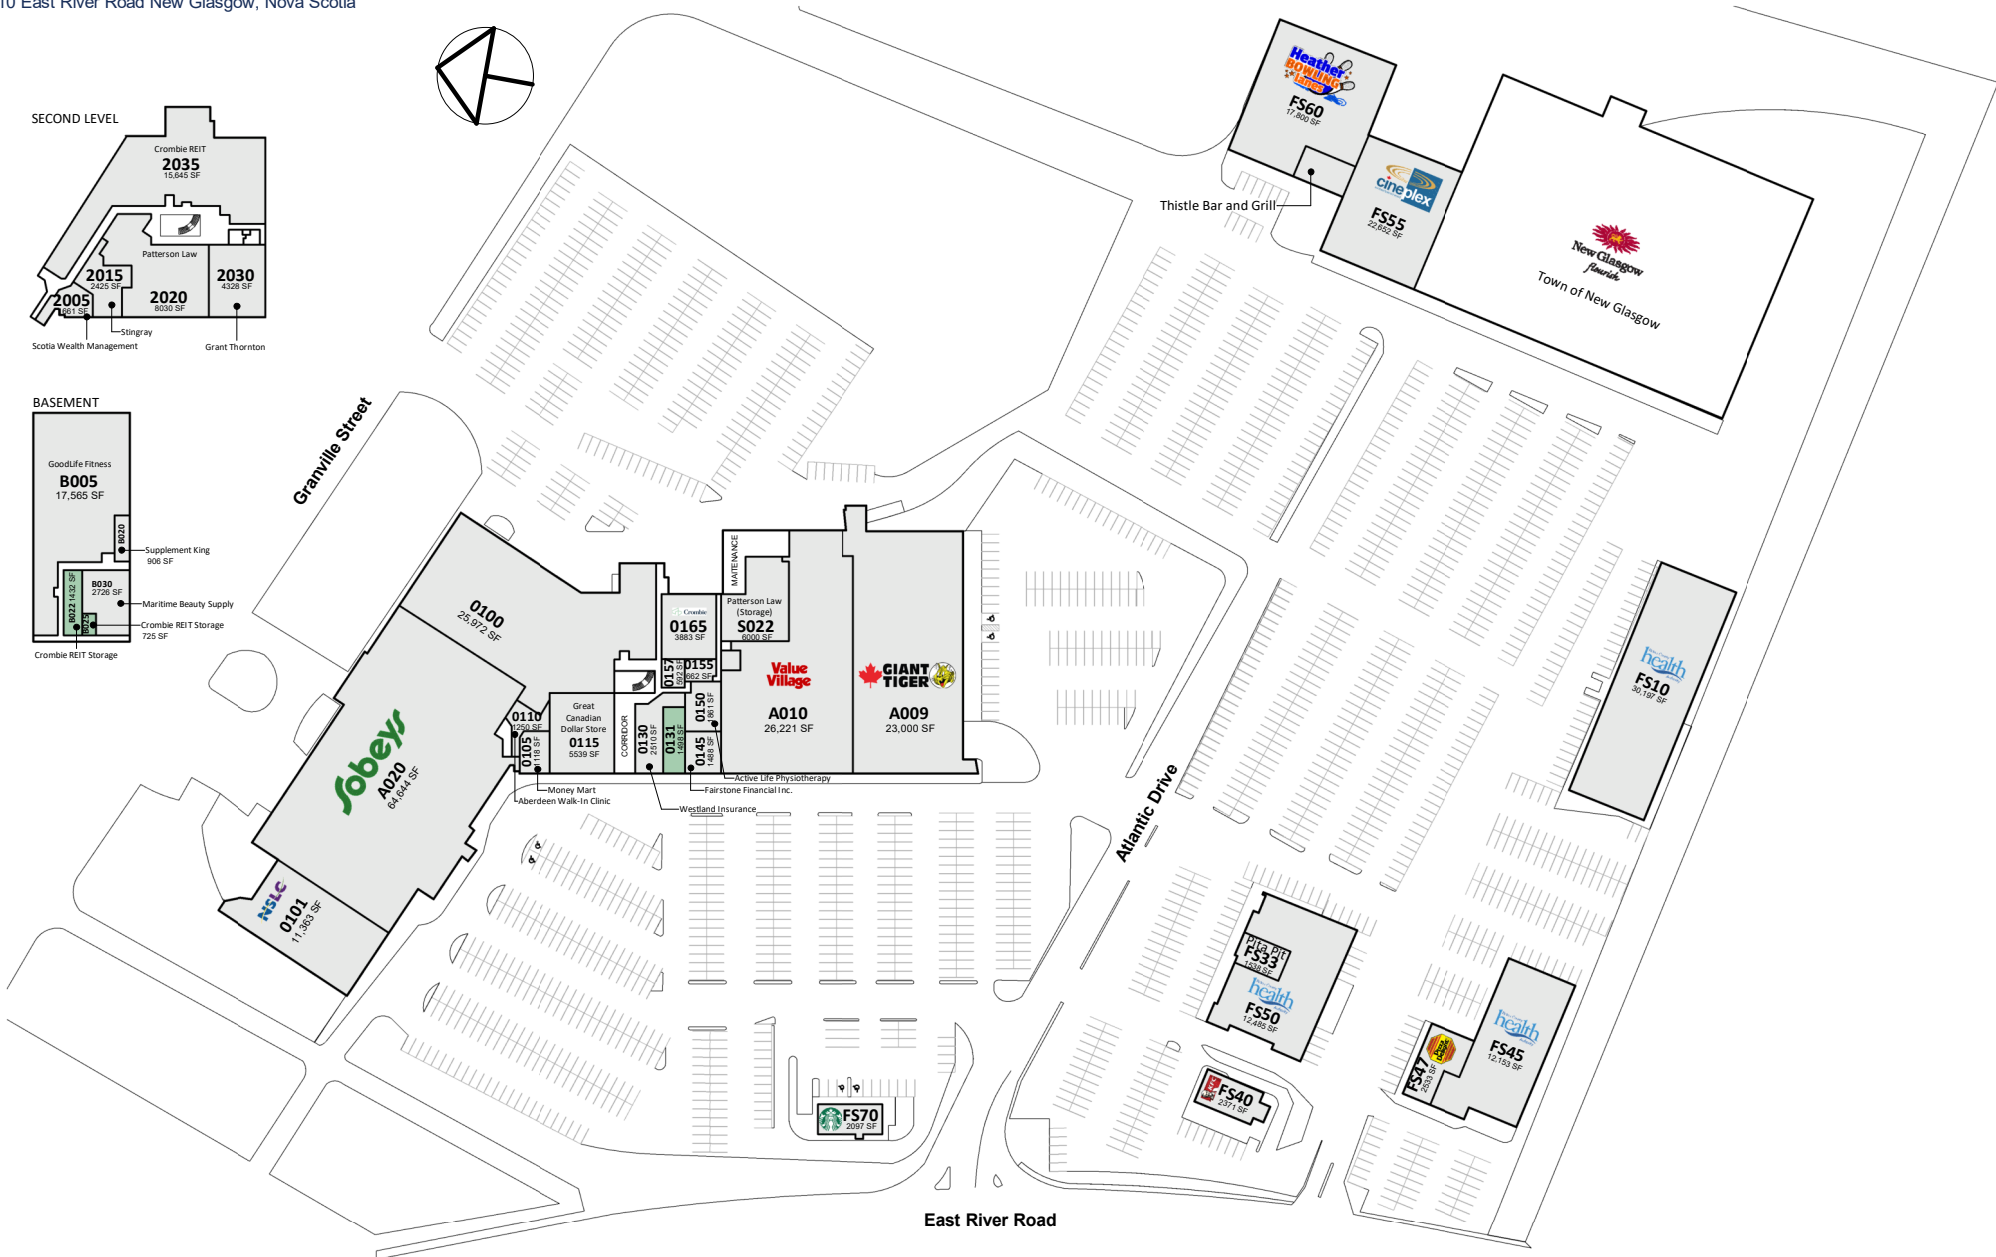

Aberdeen Mall and Business Centre

610 East River Road New Glasgow, Nova Scotia

SECOND LEVEL

BASEMENT

All information, dimensions, sizes and areas are approximate only and are to be verified on site. Any references on this plan to specific tenants are subject to change from time to time and shall not be deemed to be any representation as to the tenants that are within the shopping centre.