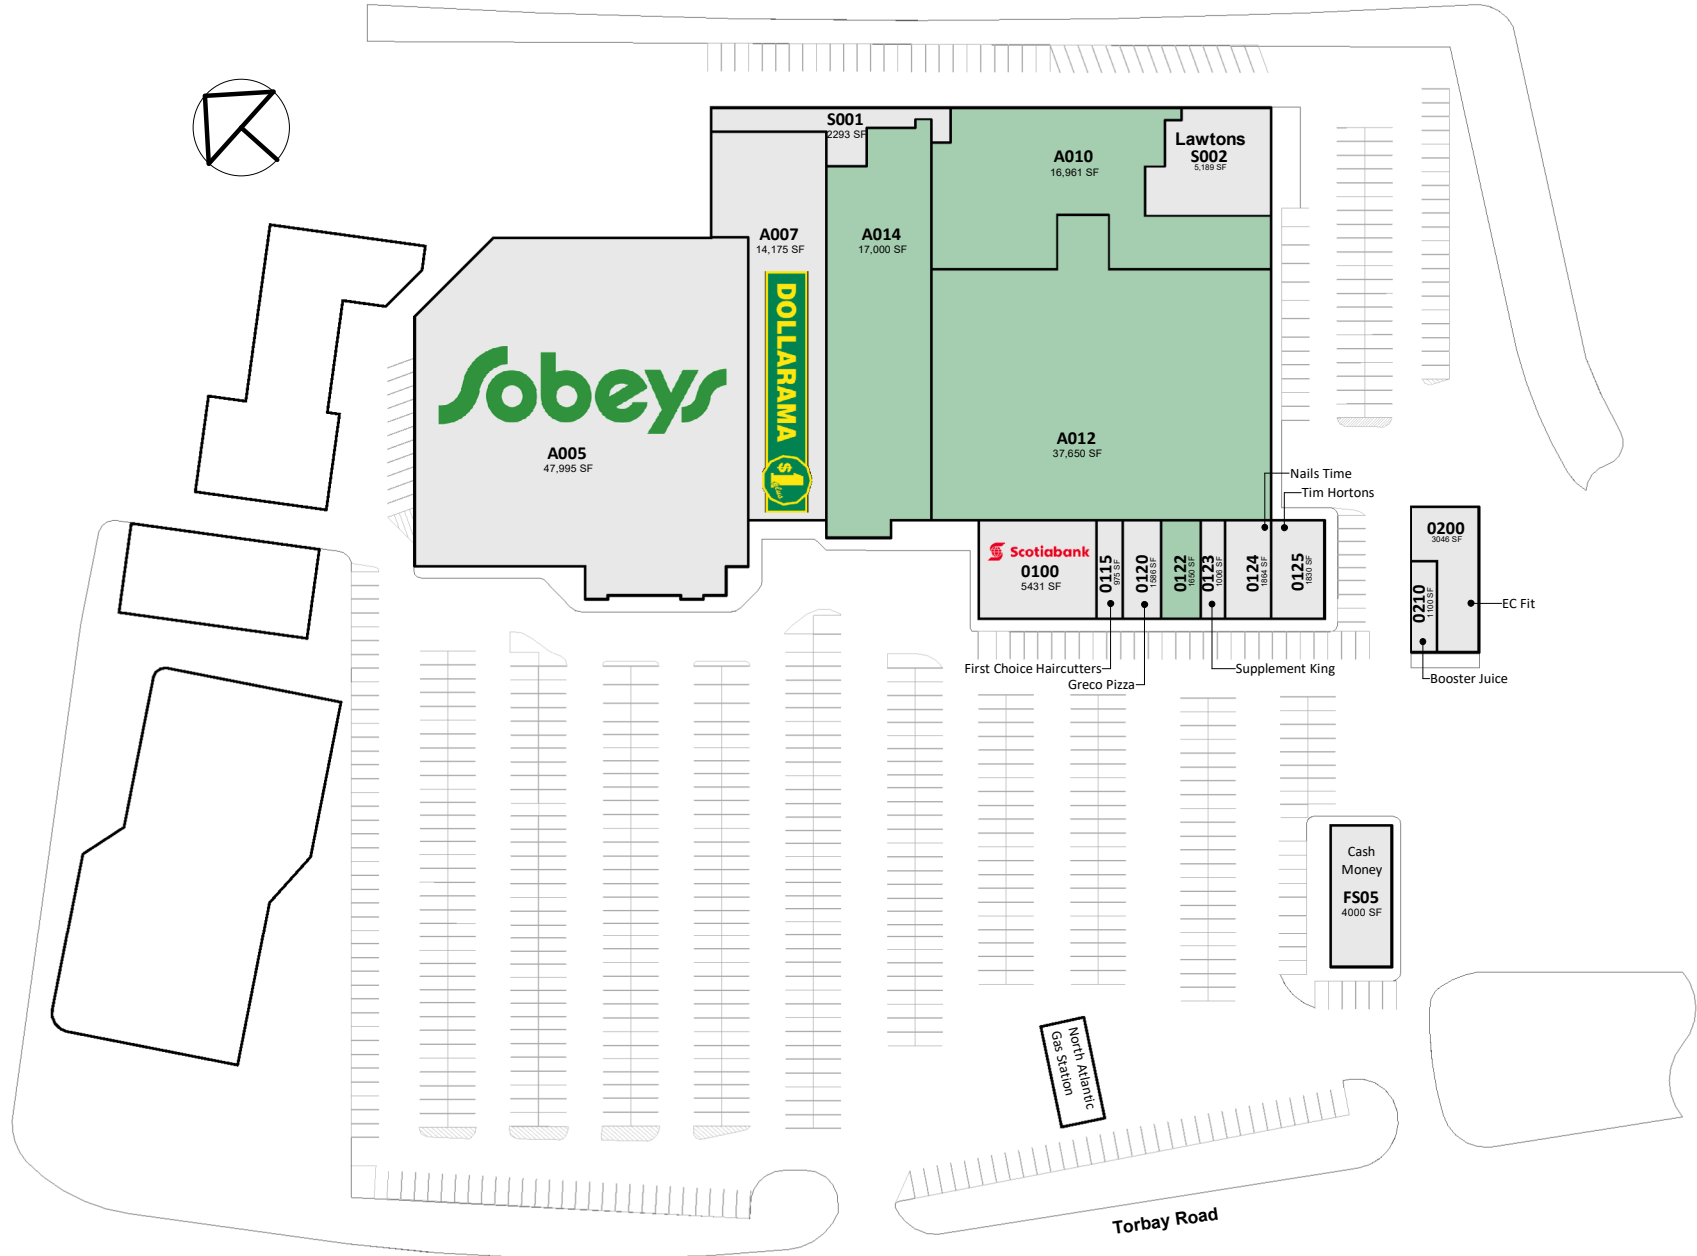

Torbay Road Plaza

272 Torbay Road St. John's, Newfoundland and Labrador

All information, dimensions, sizes and areas are approximate only and are to be verified on site. Any references on this plan to specific tenants are subject to change from time to time and shall not be deemed to be any representation as to the tenants that are within the shopping centre.