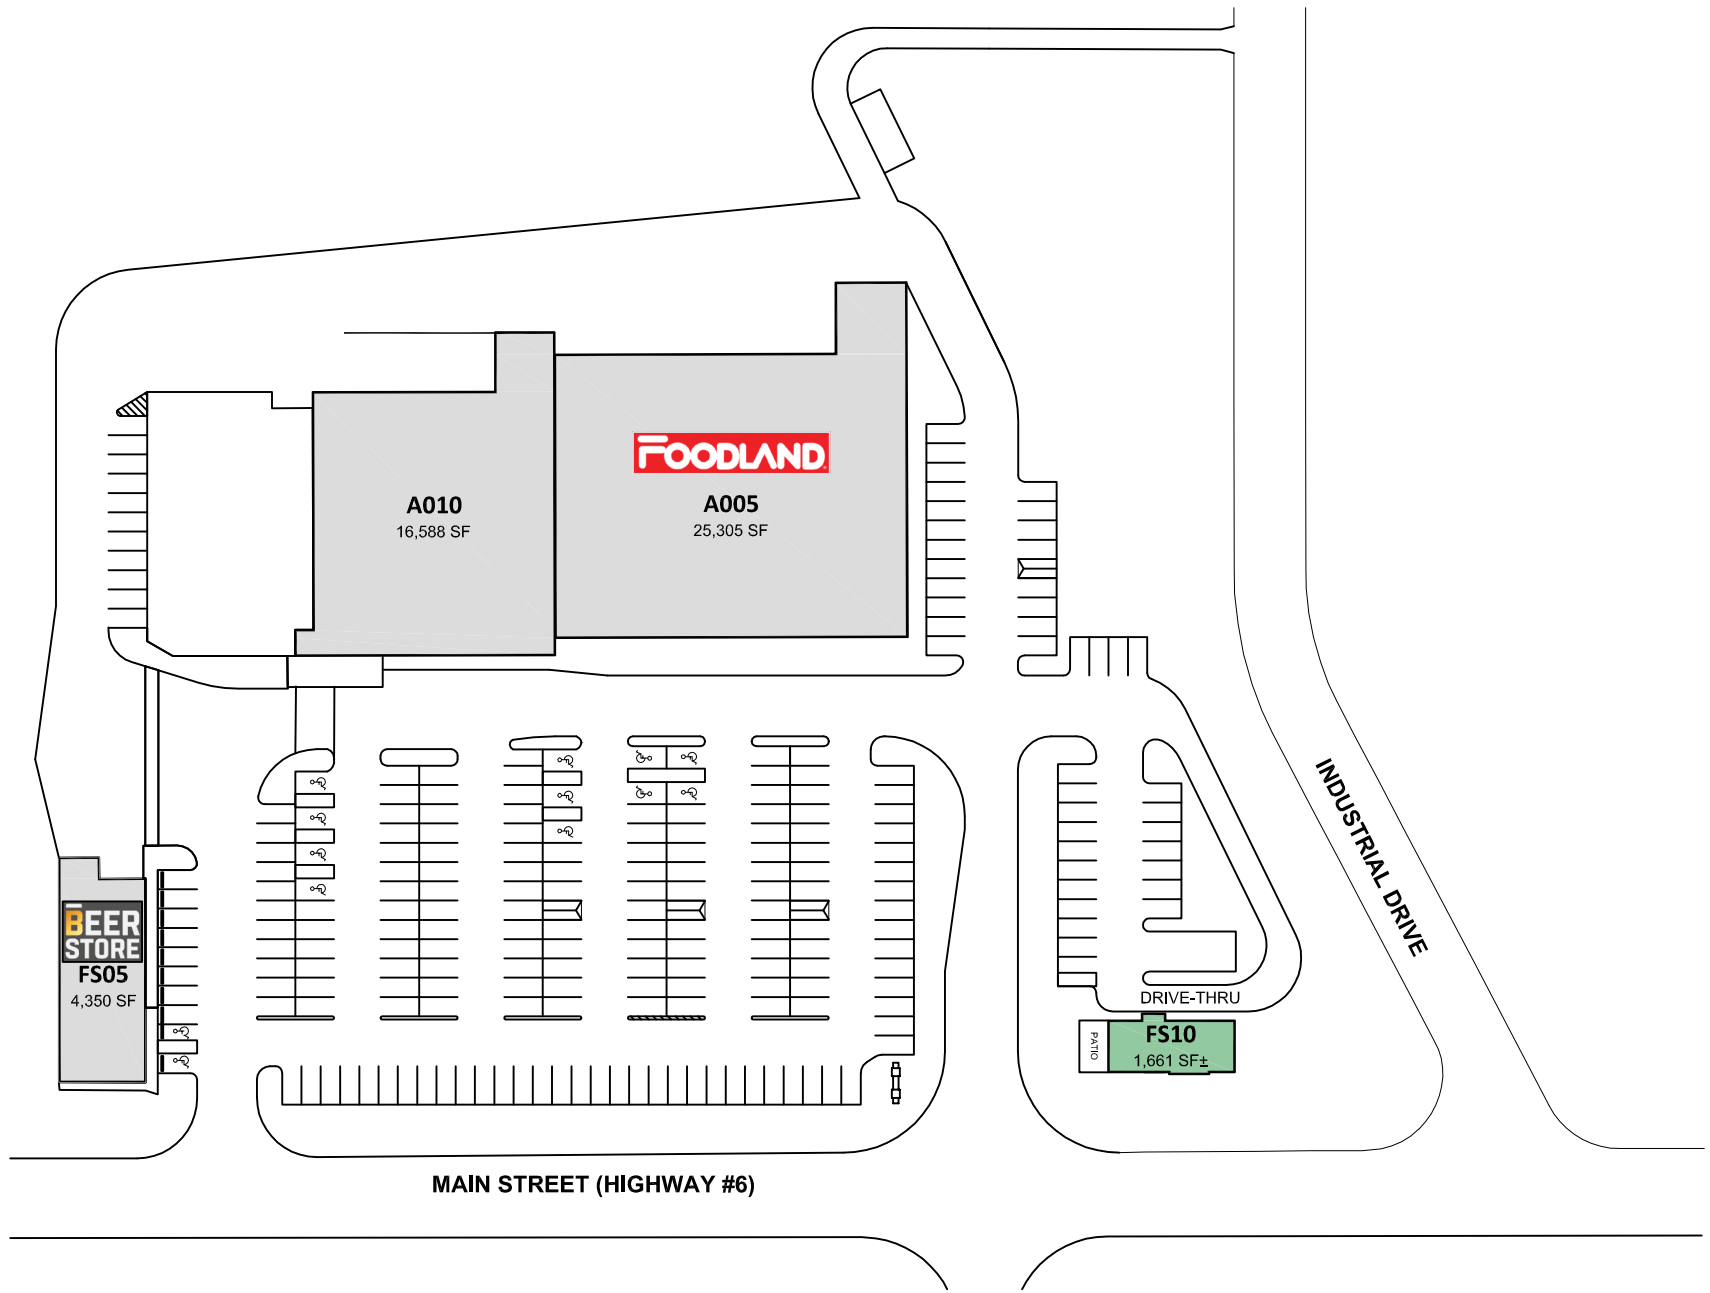

Mount Forest Plaza

437-445, 503, 515 Main Street N, Mount Forest, ON

All information, dimensions, sizes and areas are approximate only and are to be verified on site. Any references on this plan to specific tenants are subject to change from time to time and shall not be deemed to be any representation as to the tenants that are within the shopping centre.