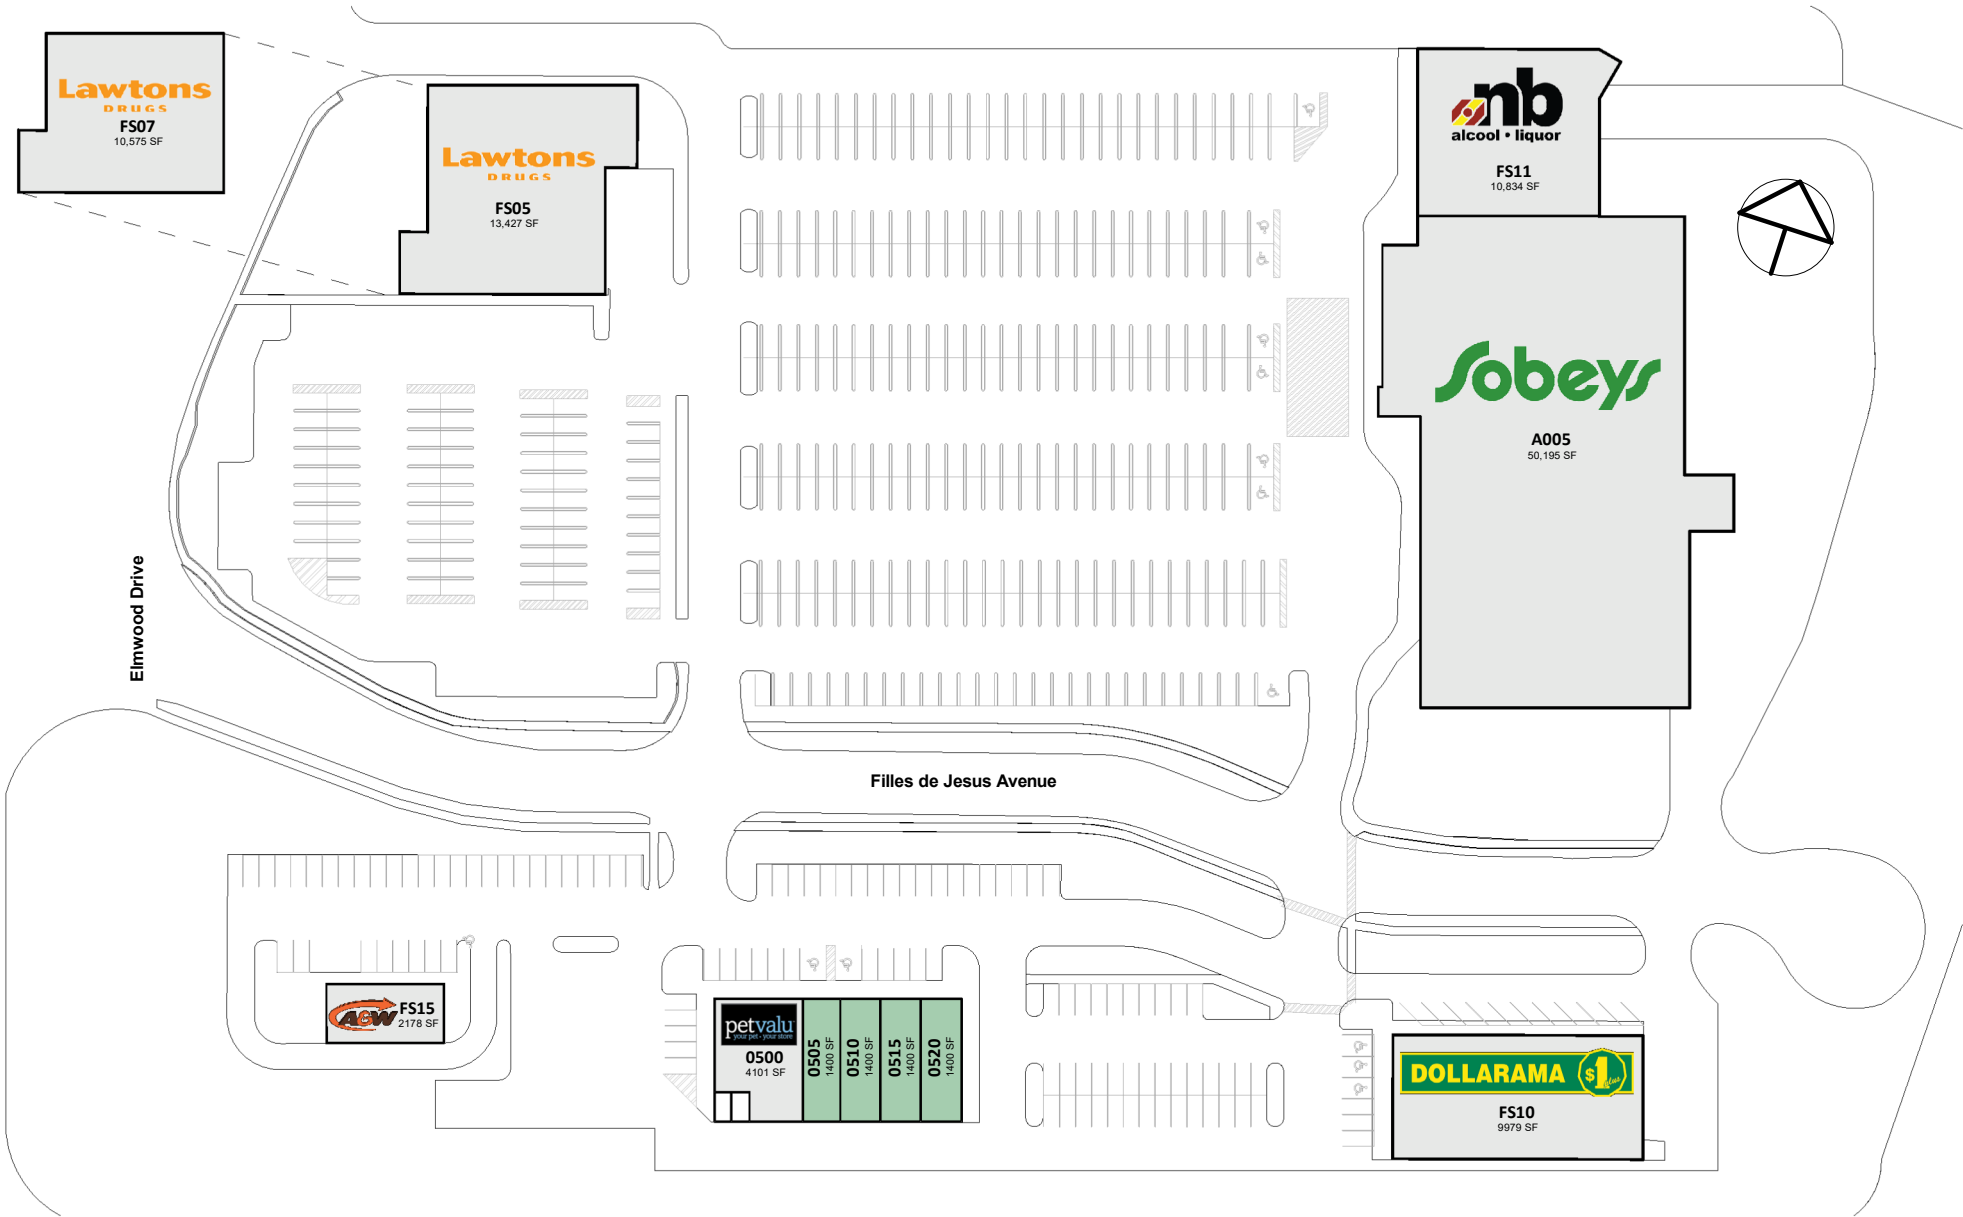

553 Elmwood Drive

553 Elmwood Drive Moncton, New Brunswick

All information, dimensions, sizes and areas are approximate only and are to be verified on site. Any references on this plan to specific tenants are subject to change from time to time and shall not be deemed to be any representation as to the tenants that are within the shopping centre.