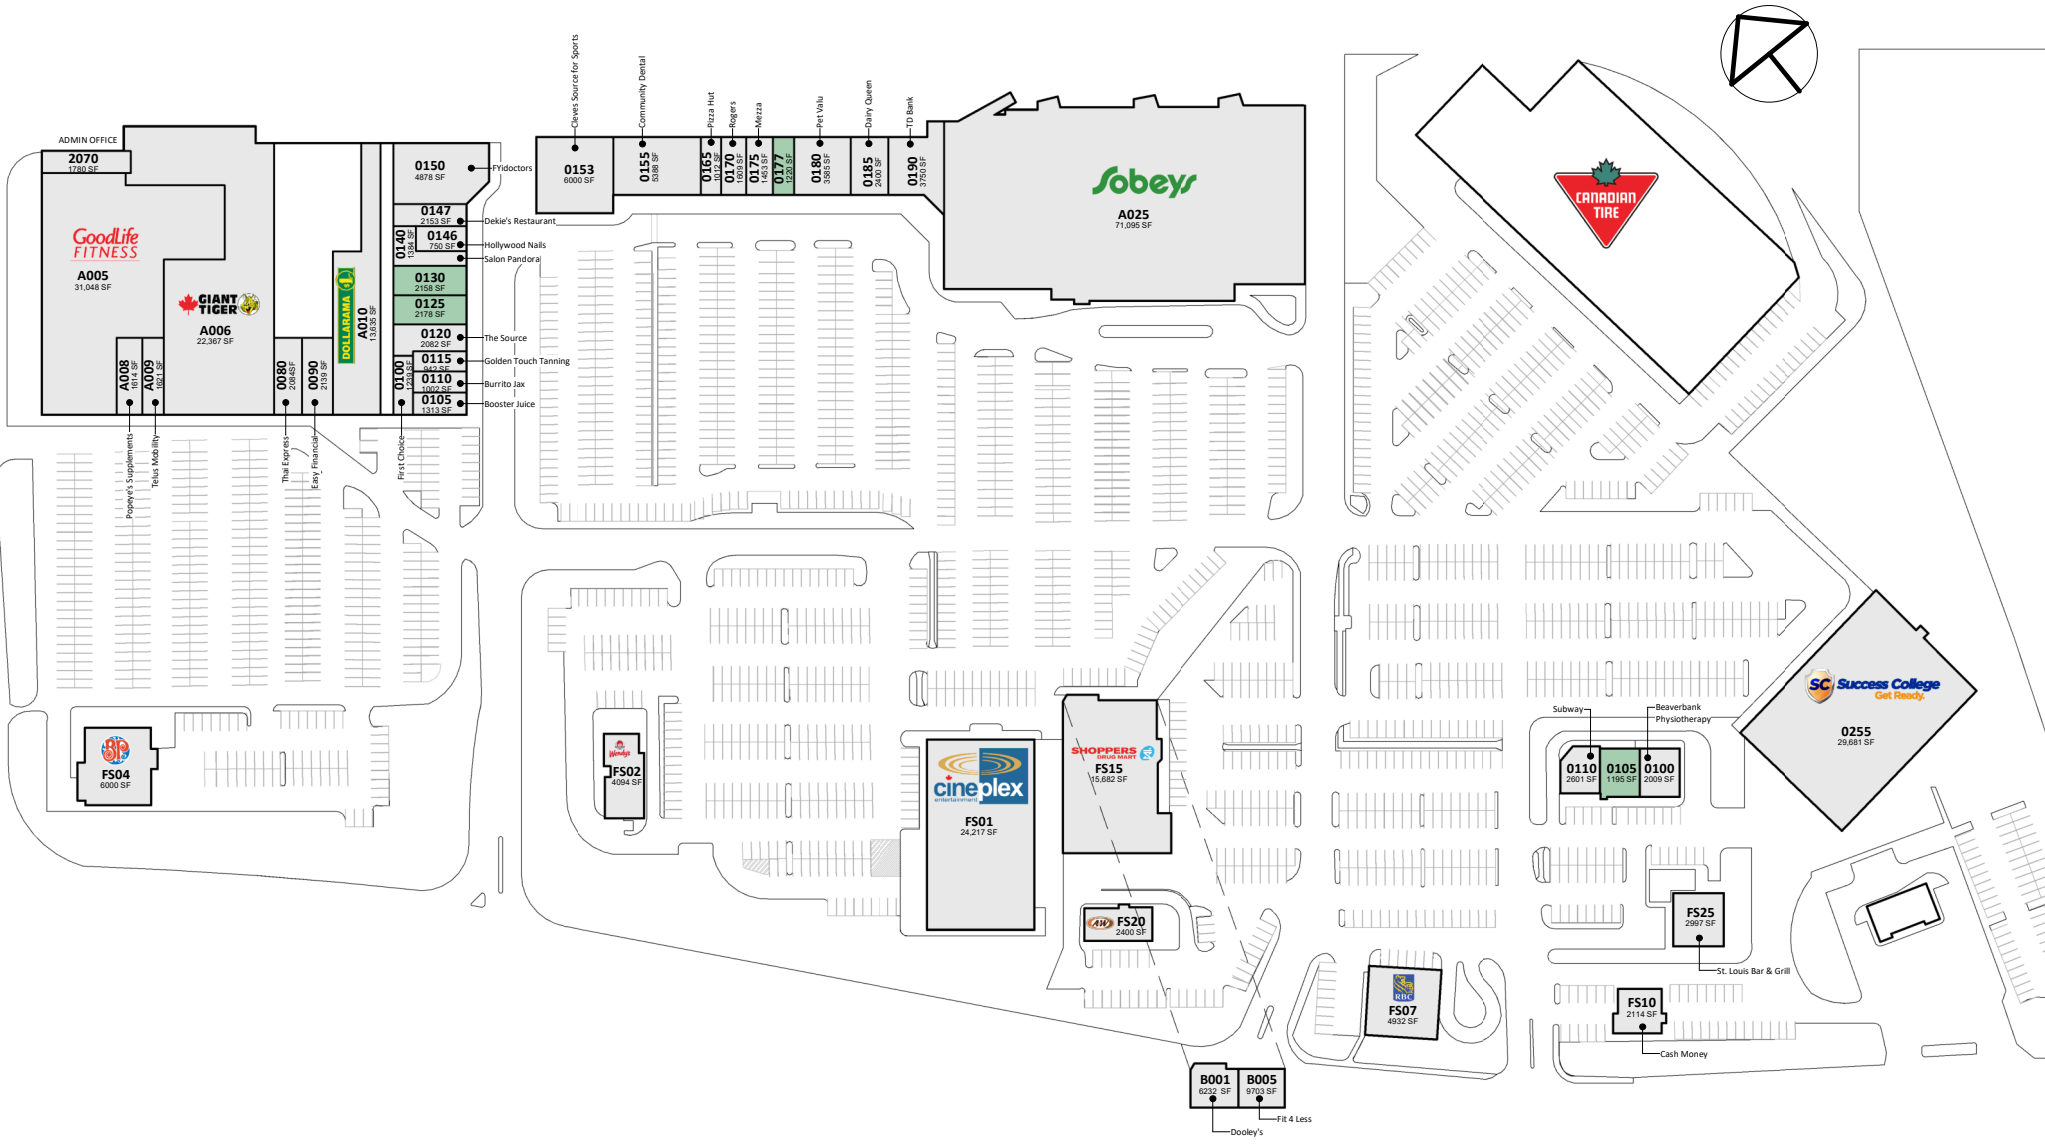

Downsview Mall & Plaza

710-760 Sackville Drive, Lower Sackville, Nova Scotia

All information, dimensions, sizes and areas are approximate only and are to be verified on site. Any references on this plan to specific tenants are subject to change from time to time and shall not be deemed to be any representation as to the tenants that are within the shopping centre.