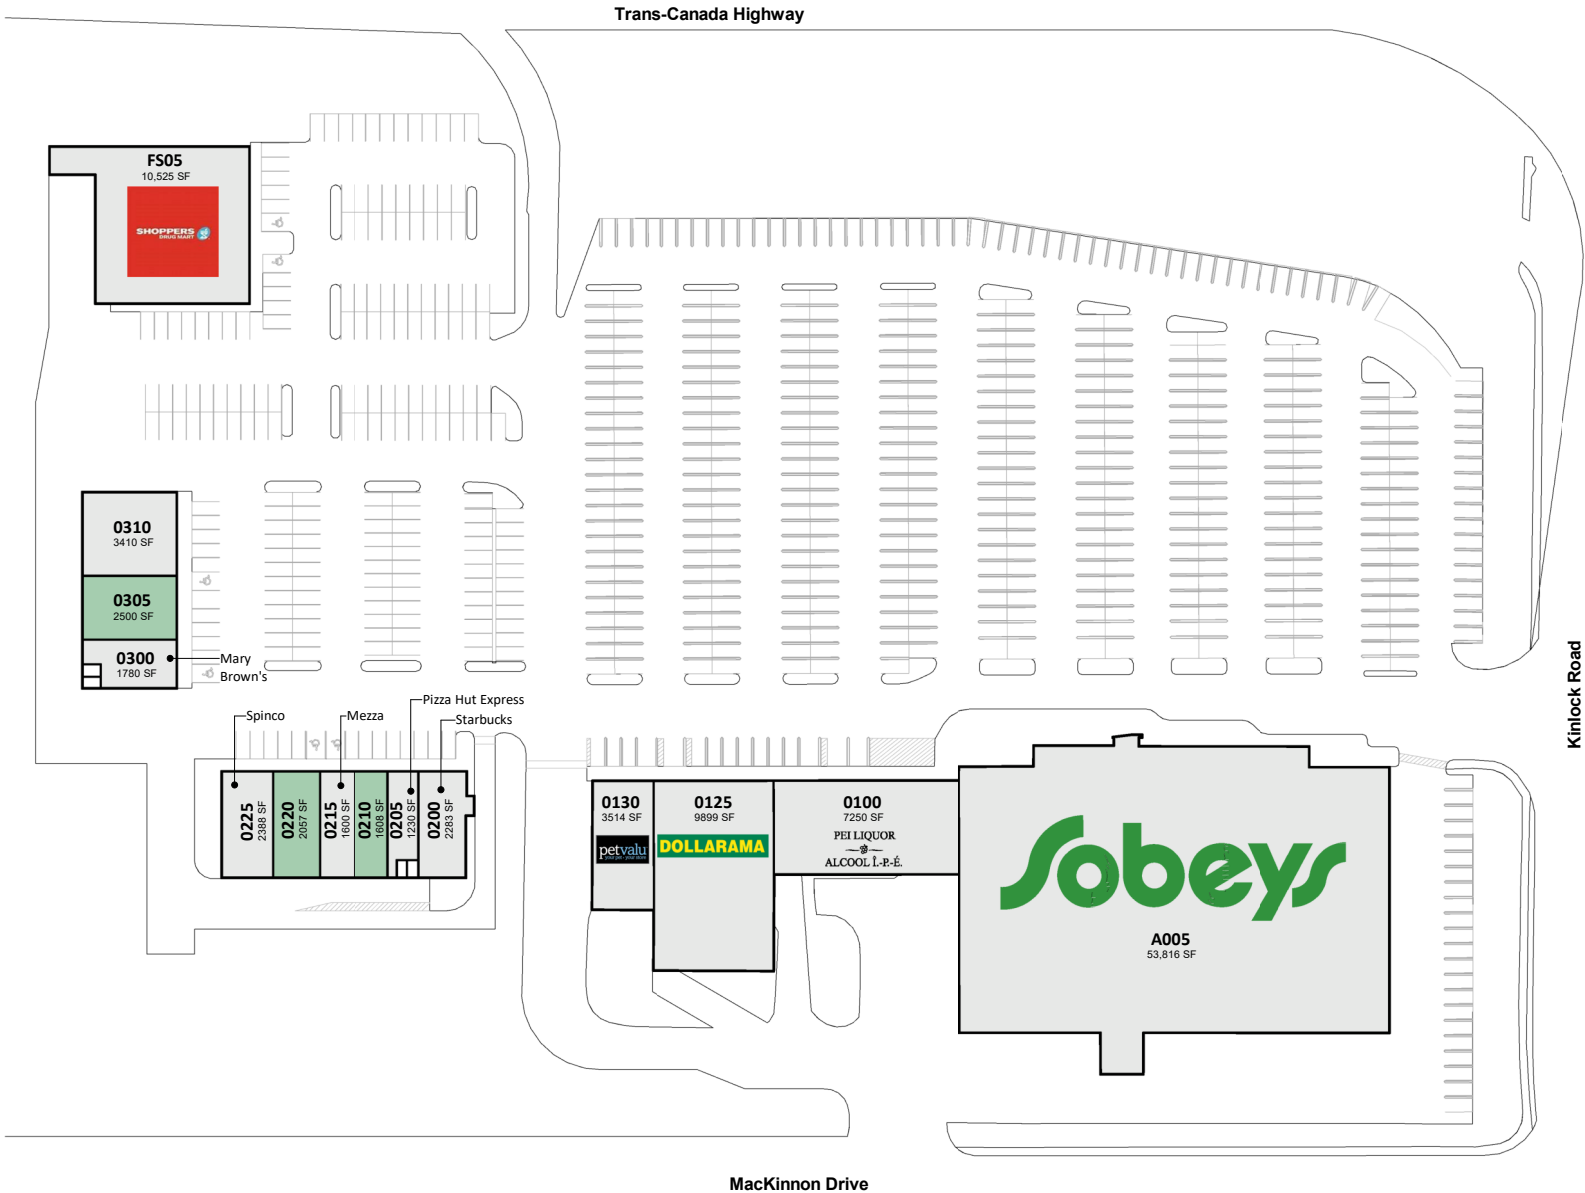

Kinlock Plaza

9 Kinlock Road, Stratford, Prince Edward Island

All information, dimensions, sizes and areas are approximate only and are to be verified on site. Any references on this plan to specific tenants are subject to change from time to time and shall not be deemed to be any representation as to the tenants that are within the shopping centre.