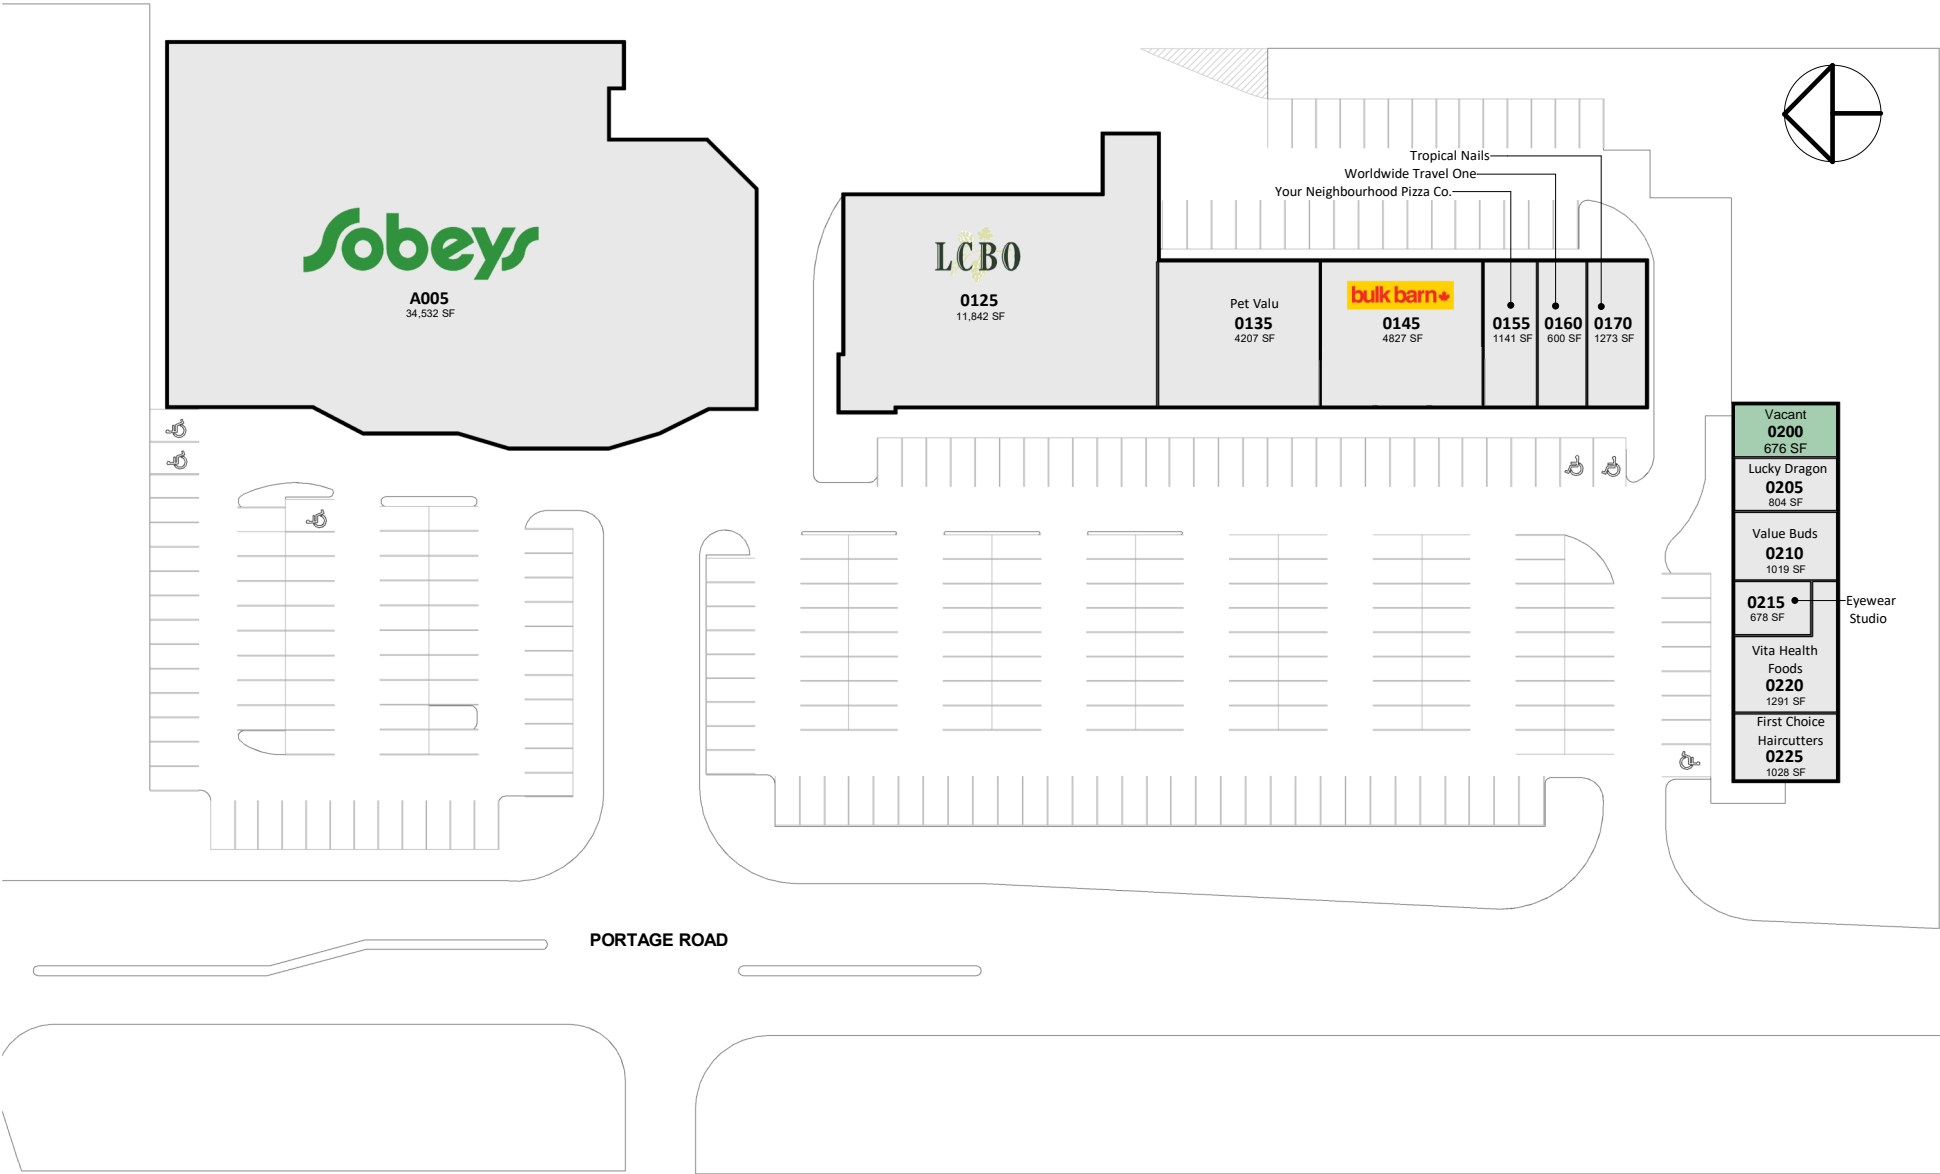

Niagara Falls Plaza

3714 Portage Road Niagara Falls Ontario

All information, dimensions, sizes and areas are approximate only and are to be verified on site. Any references on this plan to specific tenants are subject to change from time to time and shall not be deemed to be any representation as to the tenants that are within the shopping centre.