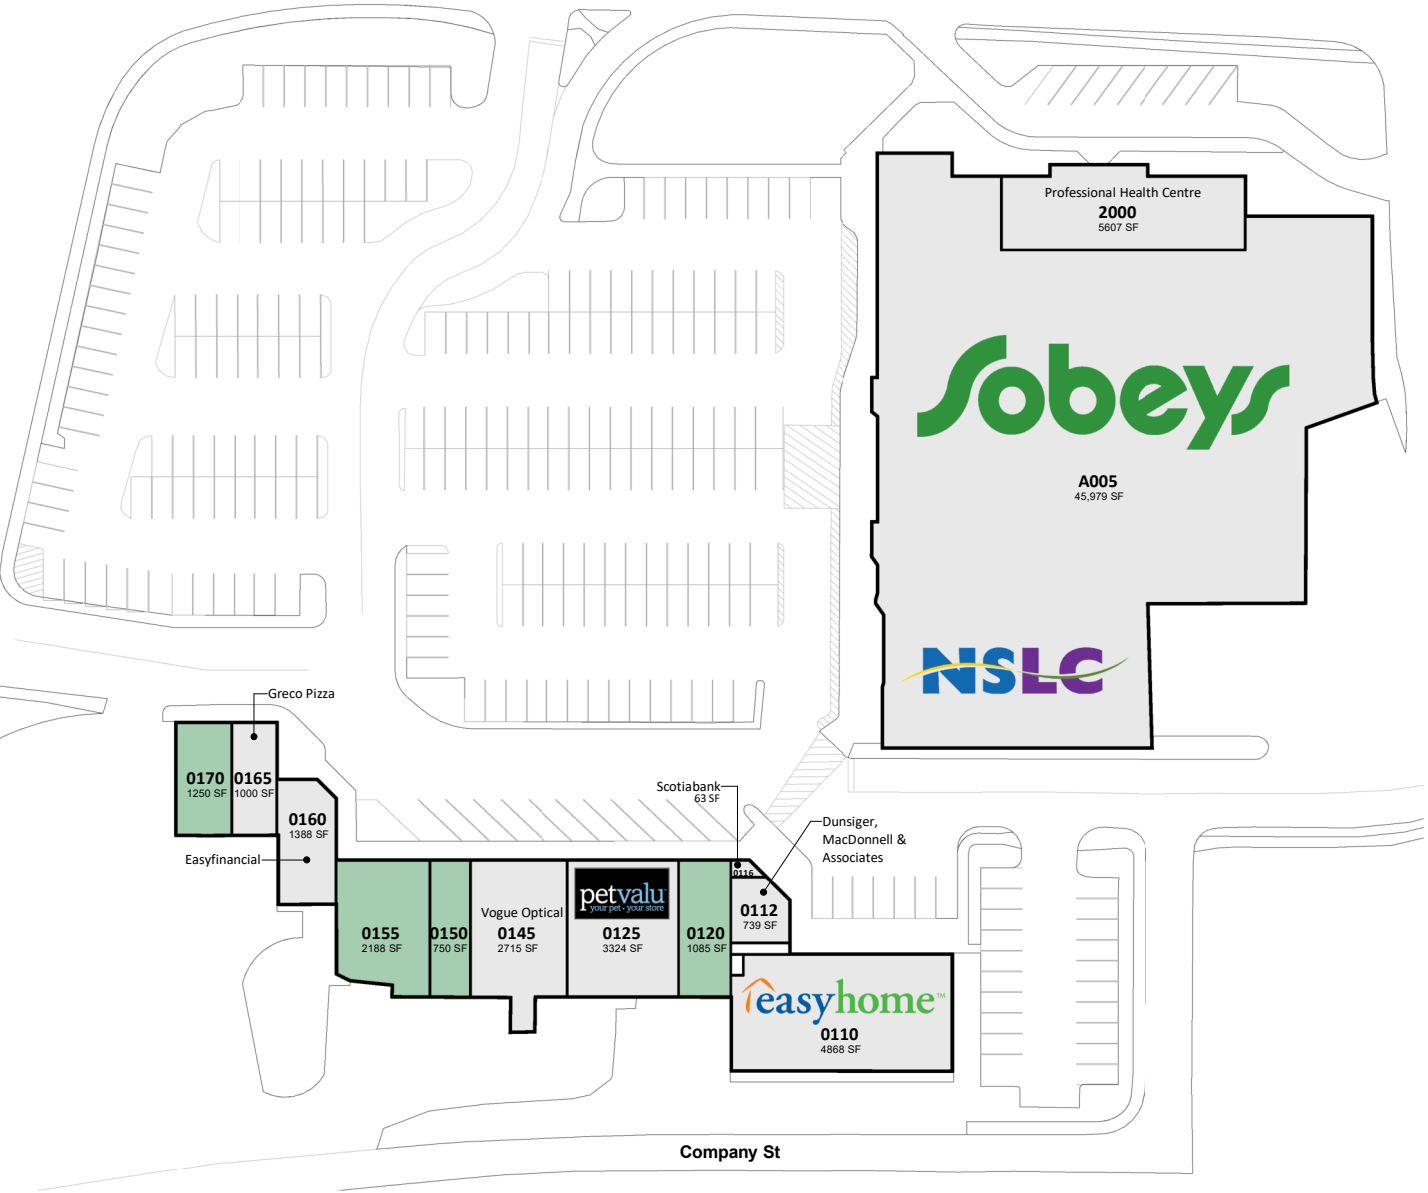

West Side Plaza

38 George Street, New Glasgow, Nova Scotia

George Street

Abercrombie Road

All information, dimensions, sizes and areas are approximate only and are to be verified on site. Any references on this plan to specific tenants are subject to change from time to time and shall not be deemed to be any representation as to the tenants that are within the shopping centre.