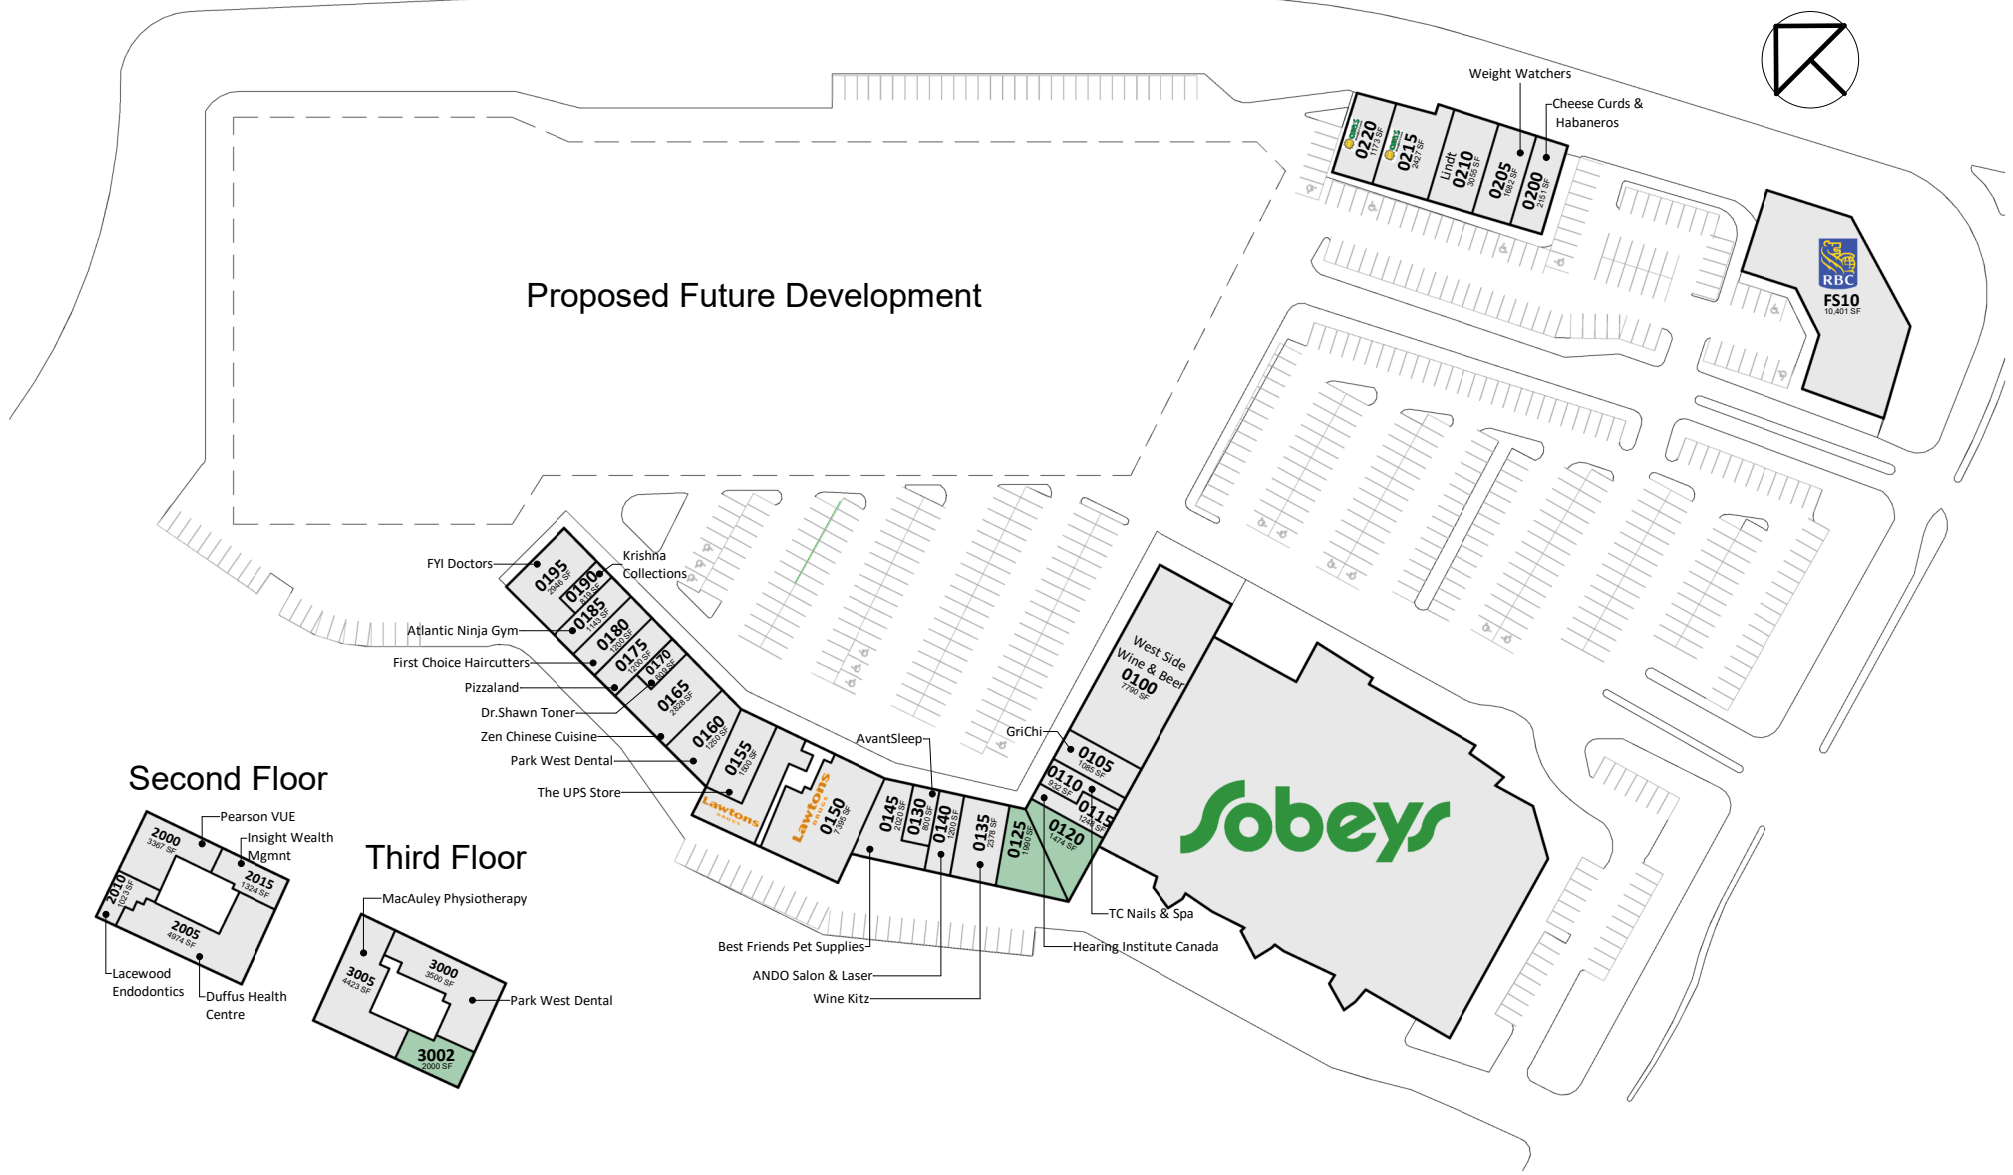

# Park West Centre

271, 277, 287 Lacewood Drive, Halifax, Nova Scotia

All information, dimensions, sizes and areas are approximate only and are to be verified on site. Any references on this plan to specific tenants are subject to change from time to time and shall not be deemed to be any representation as to the tenants that are within the shopping centre.