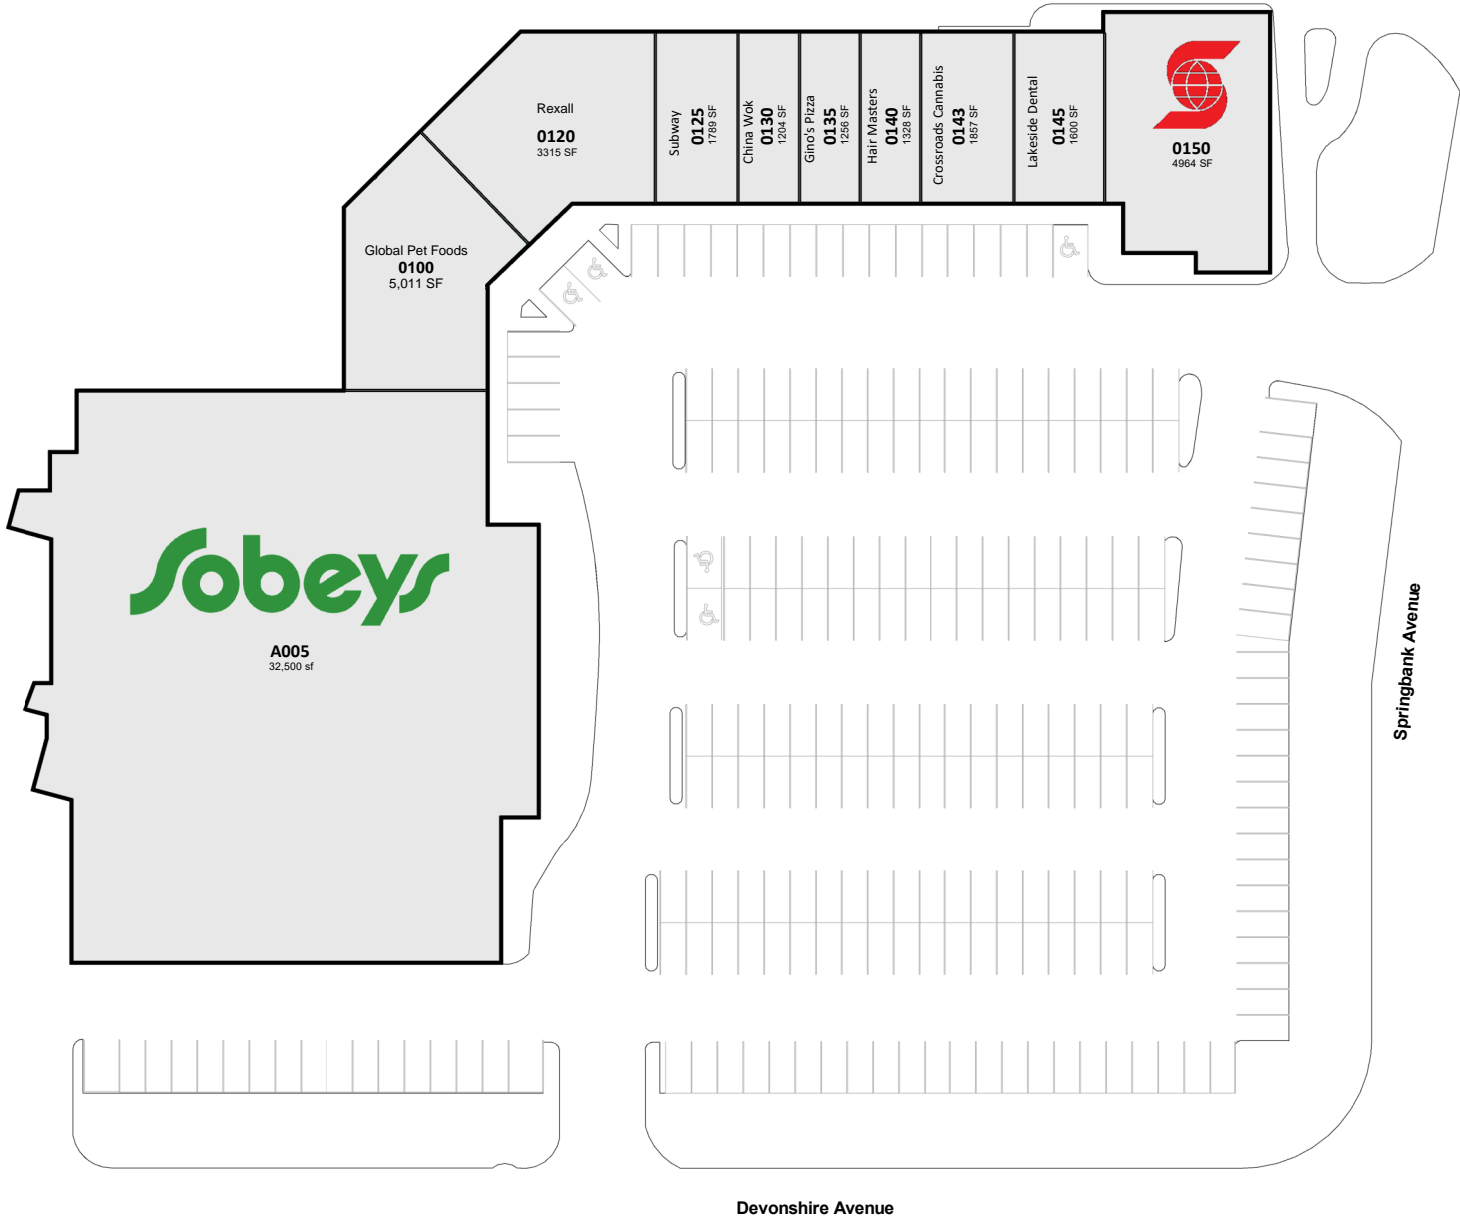

Woodstock Sobey's Plaza

385 Springbank Avenue North Woodstock Ontario

All information, dimensions, sizes and areas are approximate only and are to be verified on site. Any references on this plan to specific tenants are subject to change from time to time and shall not be deemed to be any representation as to the tenants that are within the shopping centre.