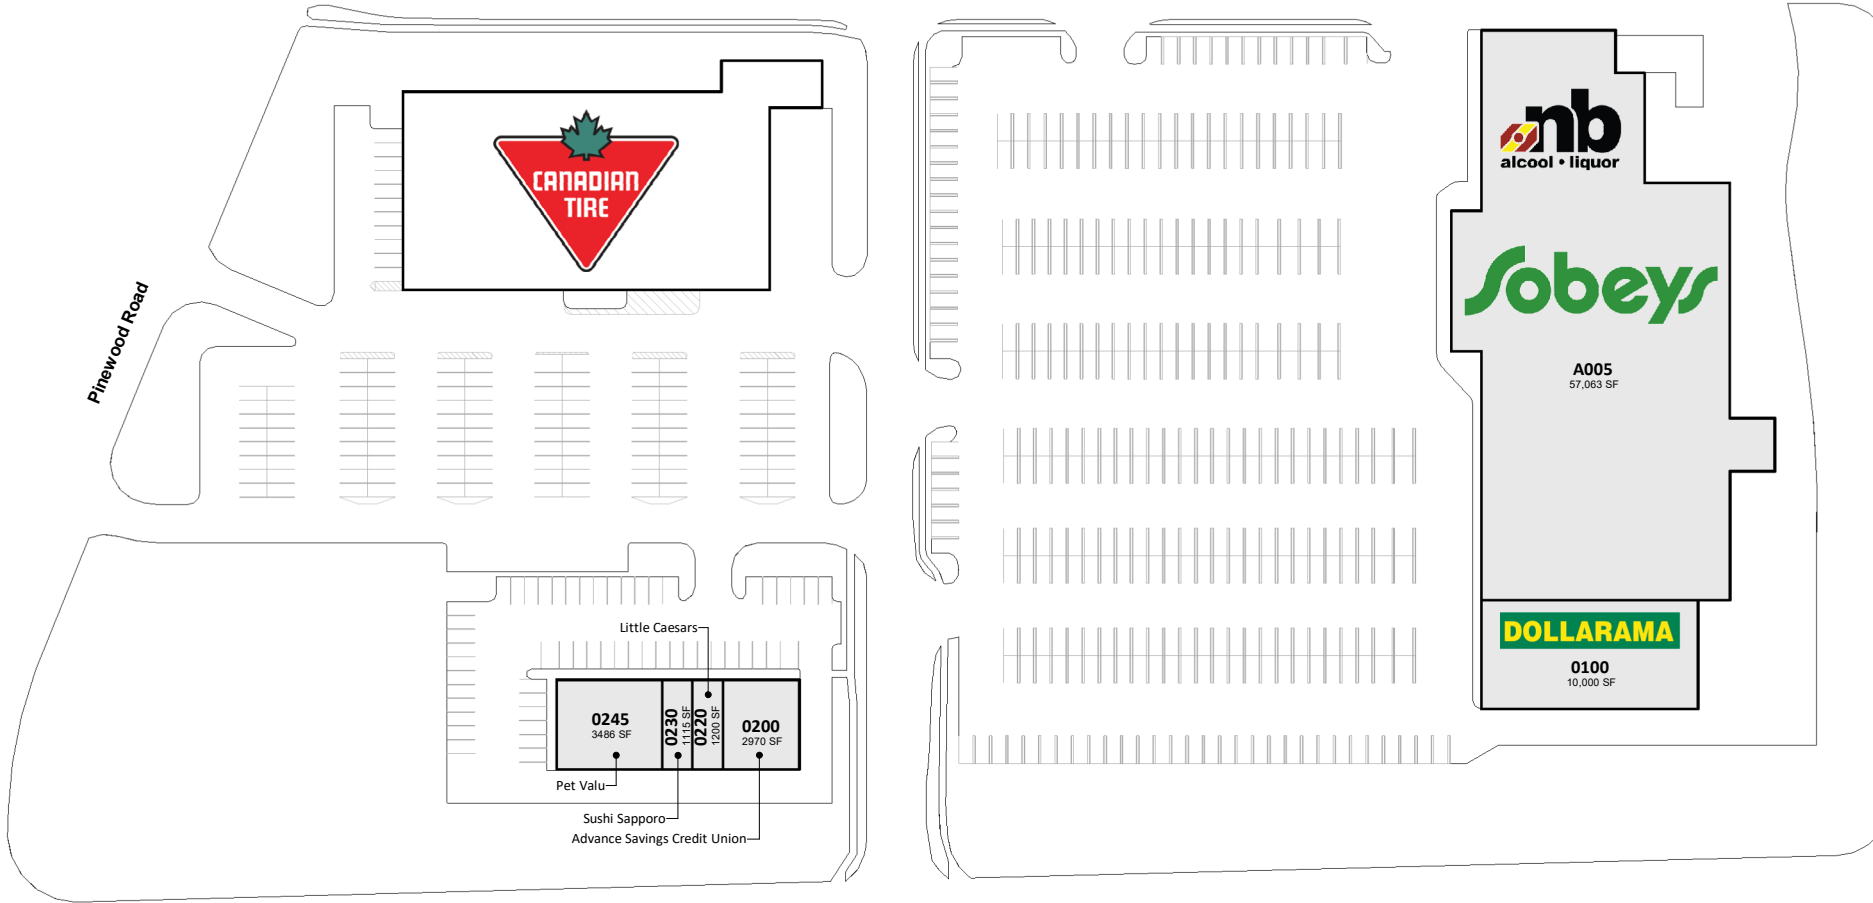

Findlay Boulevard

1160 Findlay Boulevard, Riverview, New Brunswick

Findlay Boulevard

All information, dimensions, sizes and areas are approximate only and are to be verified on site. Any references on this plan to specific tenants are subject to change from time to time and shall not be deemed to be any representation as to the tenants that are within the shopping centre.