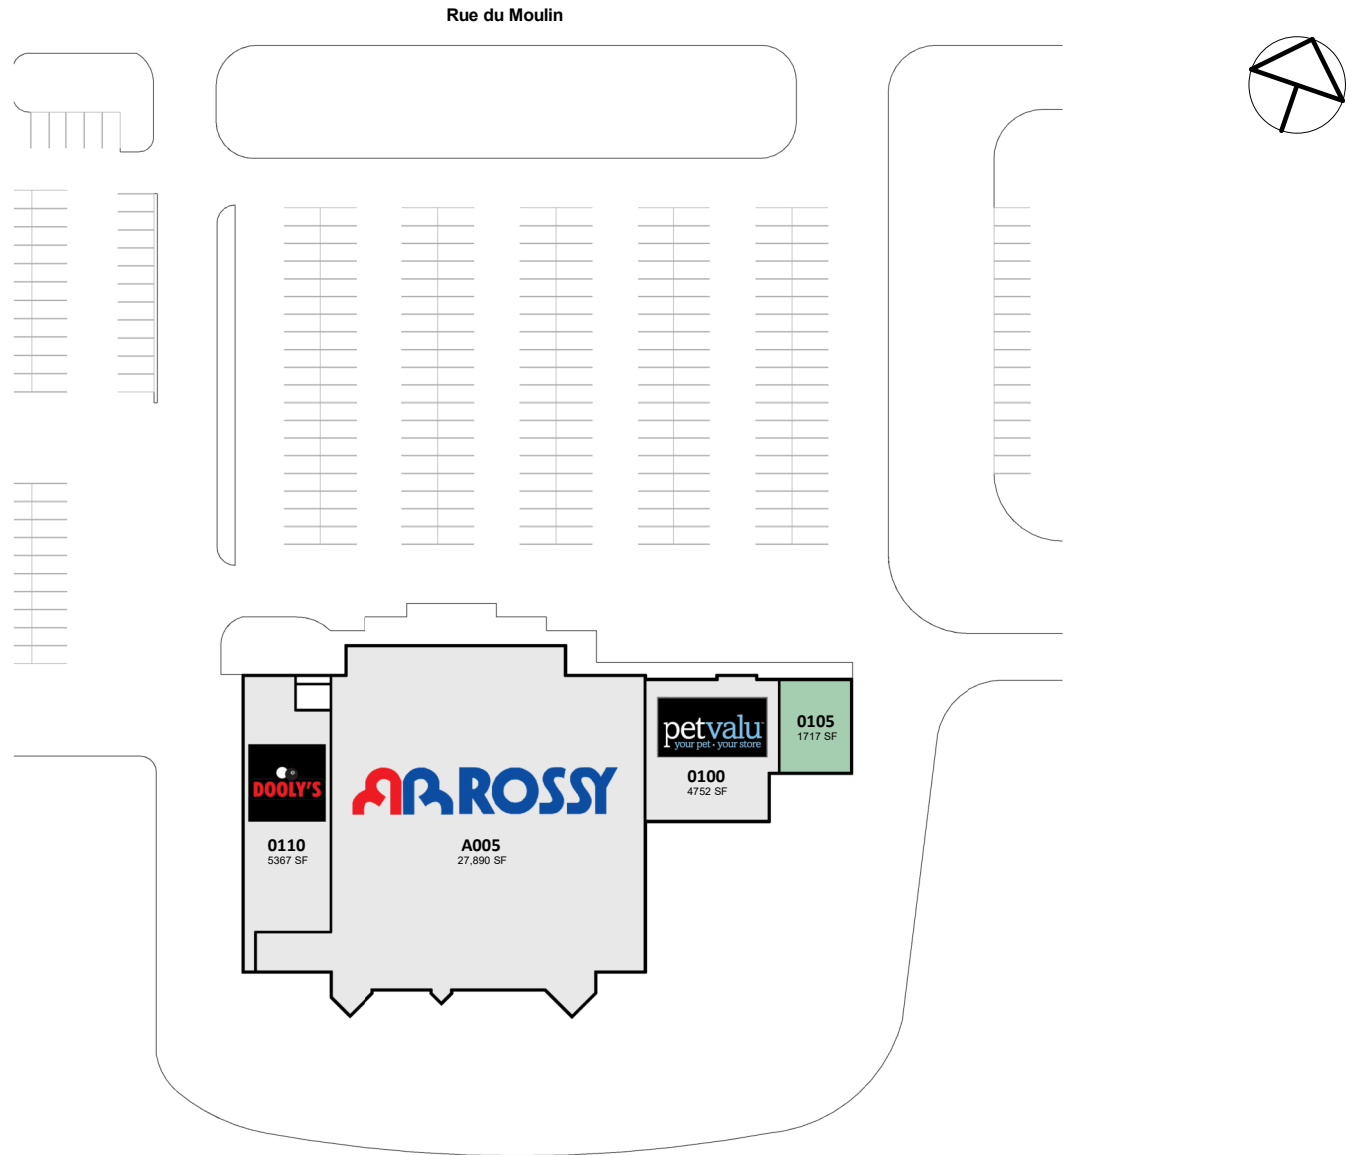

# Tracadie

426 du Moulin Street, Tracadie, New Brunswick

*All information, dimensions, sizes and areas are approximate only and are to be verified on site. Any references on this plan to specific tenants are subject to change from time to time and shall not be deemed to be any representation as to the tenants that are within the shopping centre.*