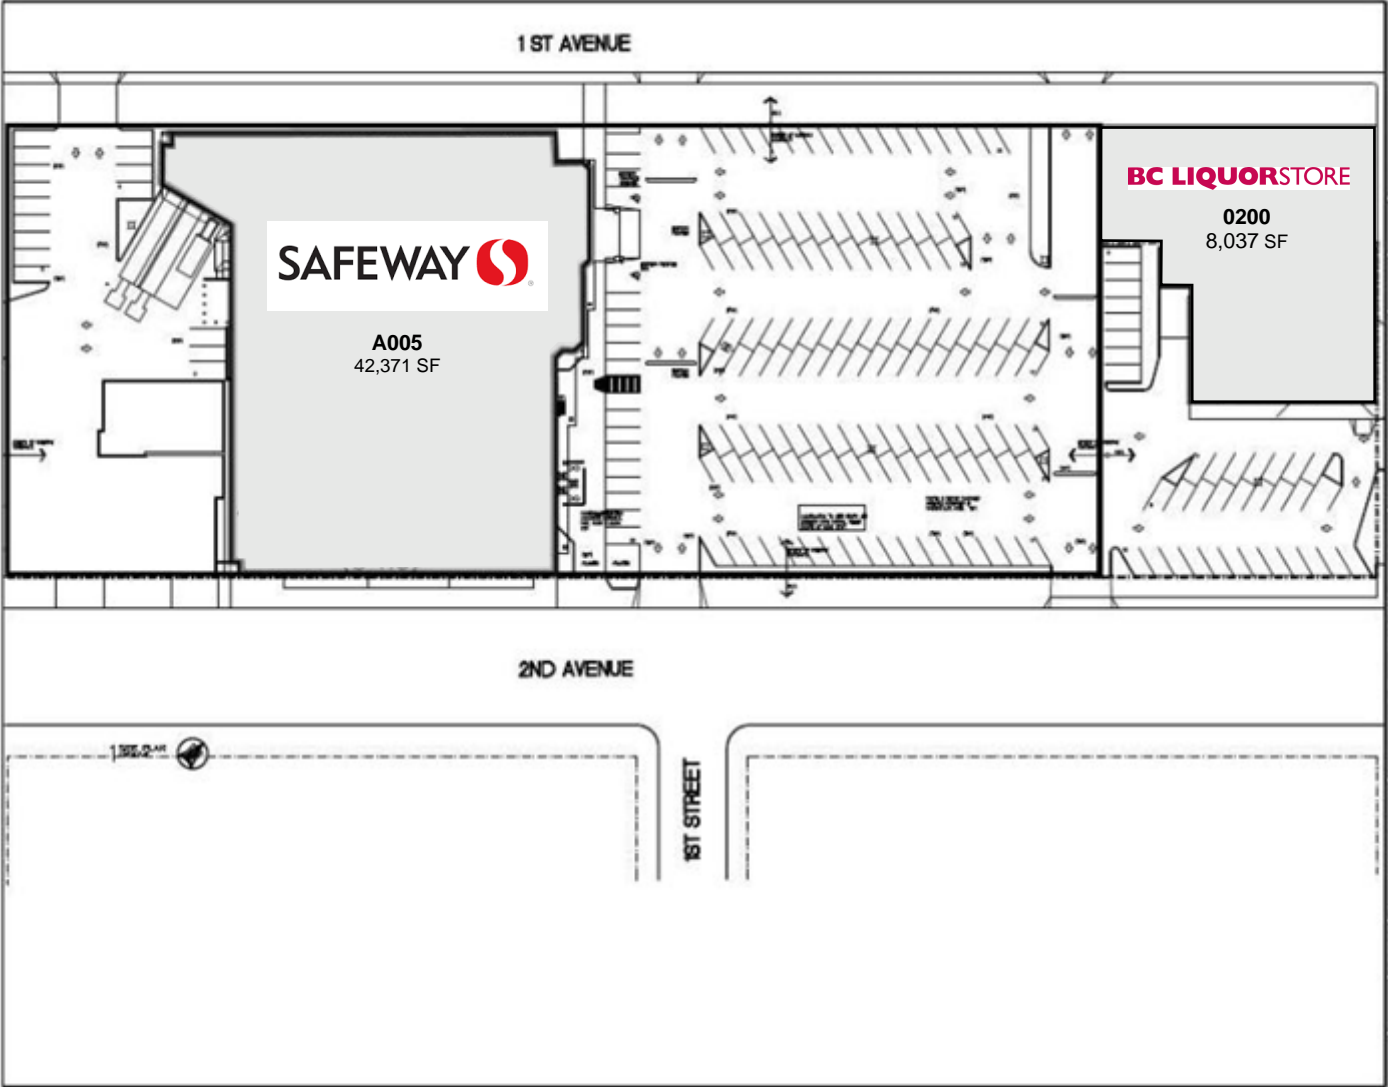

# Prince Rupert Safeway

200 2nd Ave W, Prince Rupert BC

All information, dimensions, sizes and areas are approximate only and are to be verified on site. Any references on this plan to specific tenants are subject to change from time to time and shall not be deemed to be any representation as to the tenants that are within the shopping centre.