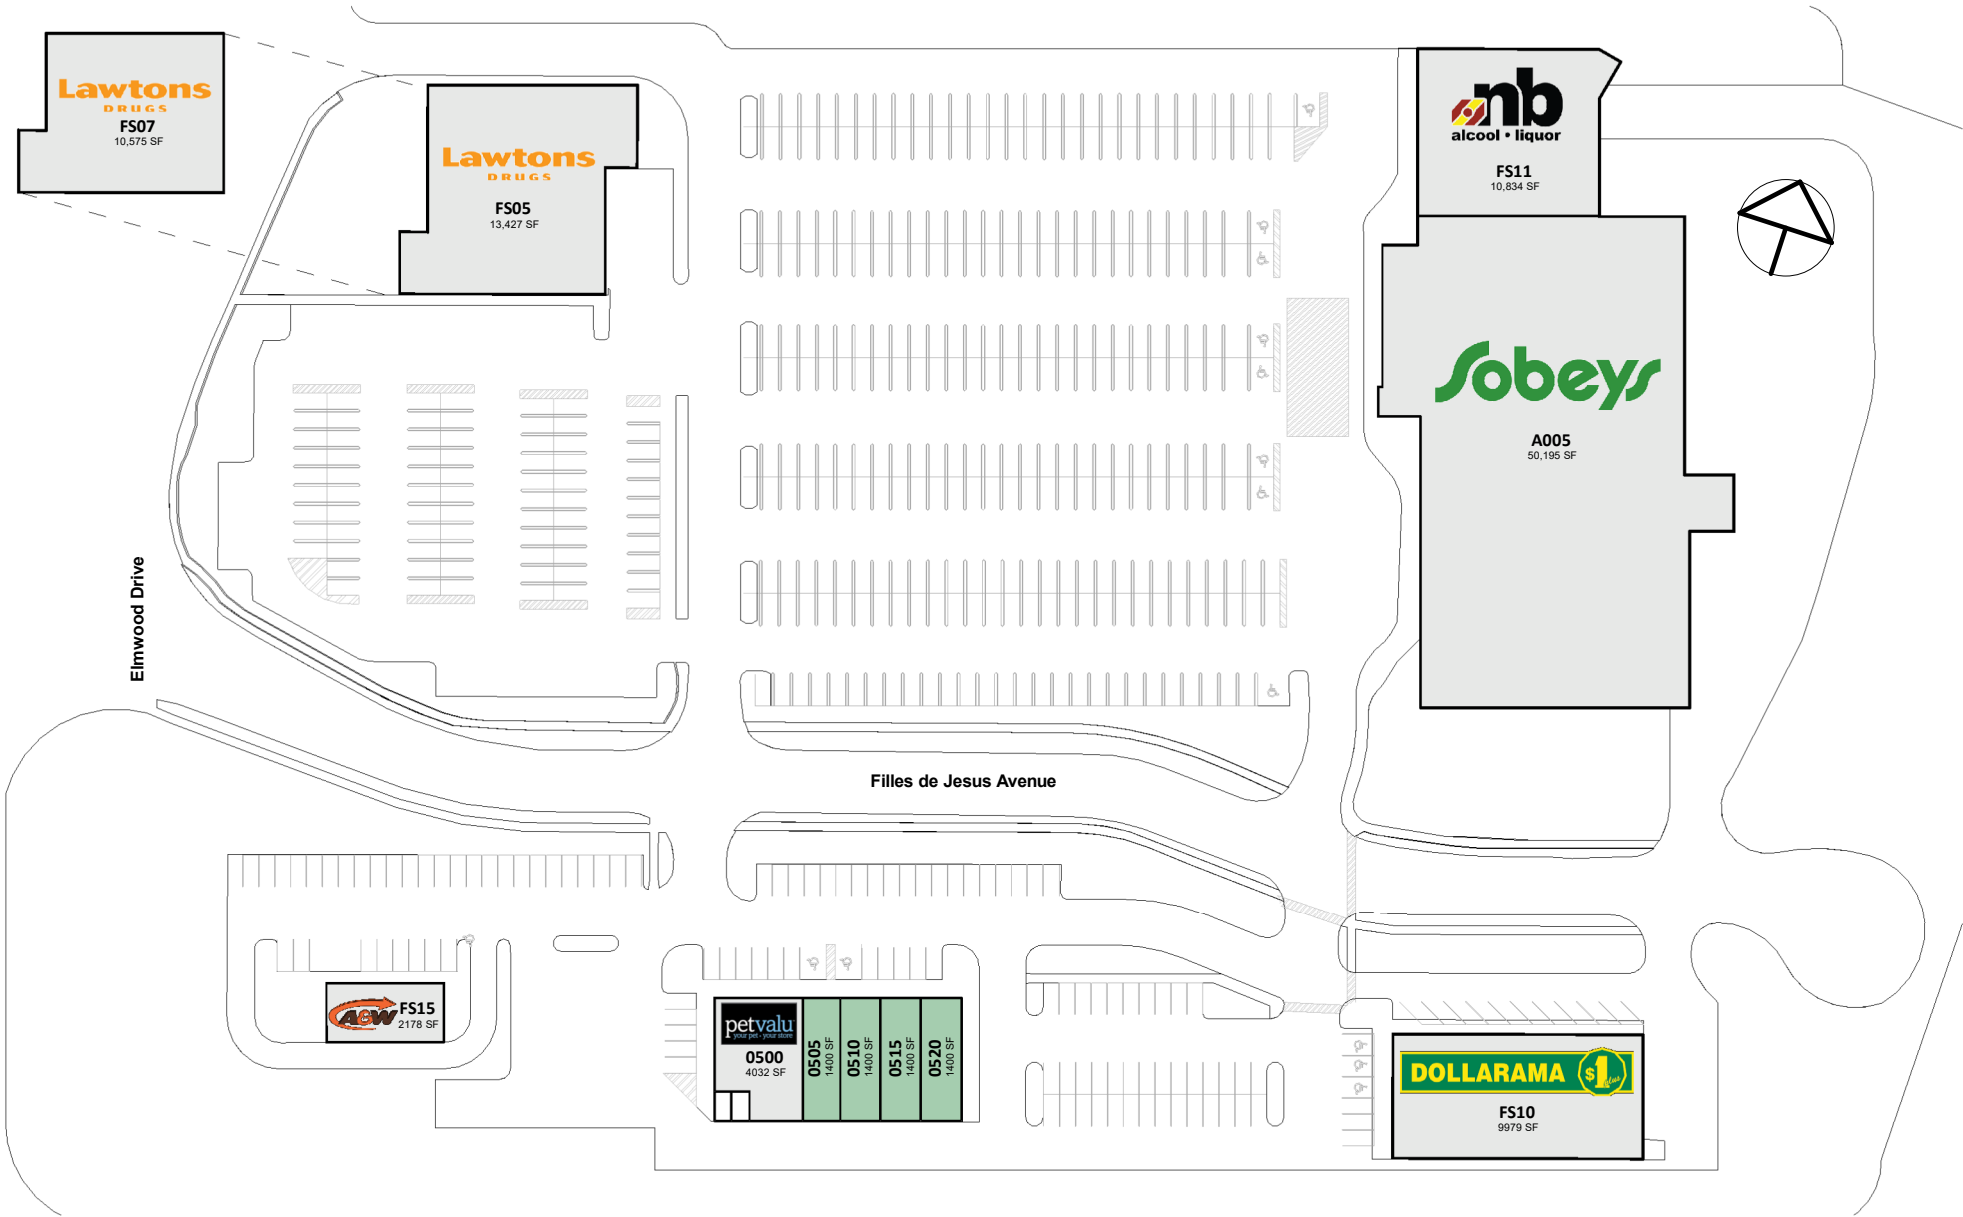

553 Elmwood Drive

553 Elmwood Drive Moncton, New Brunswick

All information, dimensions, sizes and areas are approximate only and are to be verified on site. Any references on this plan to specific tenants are subject to change from time to time and shall not be deemed to be any representation as to the tenants that are within the shopping centre.