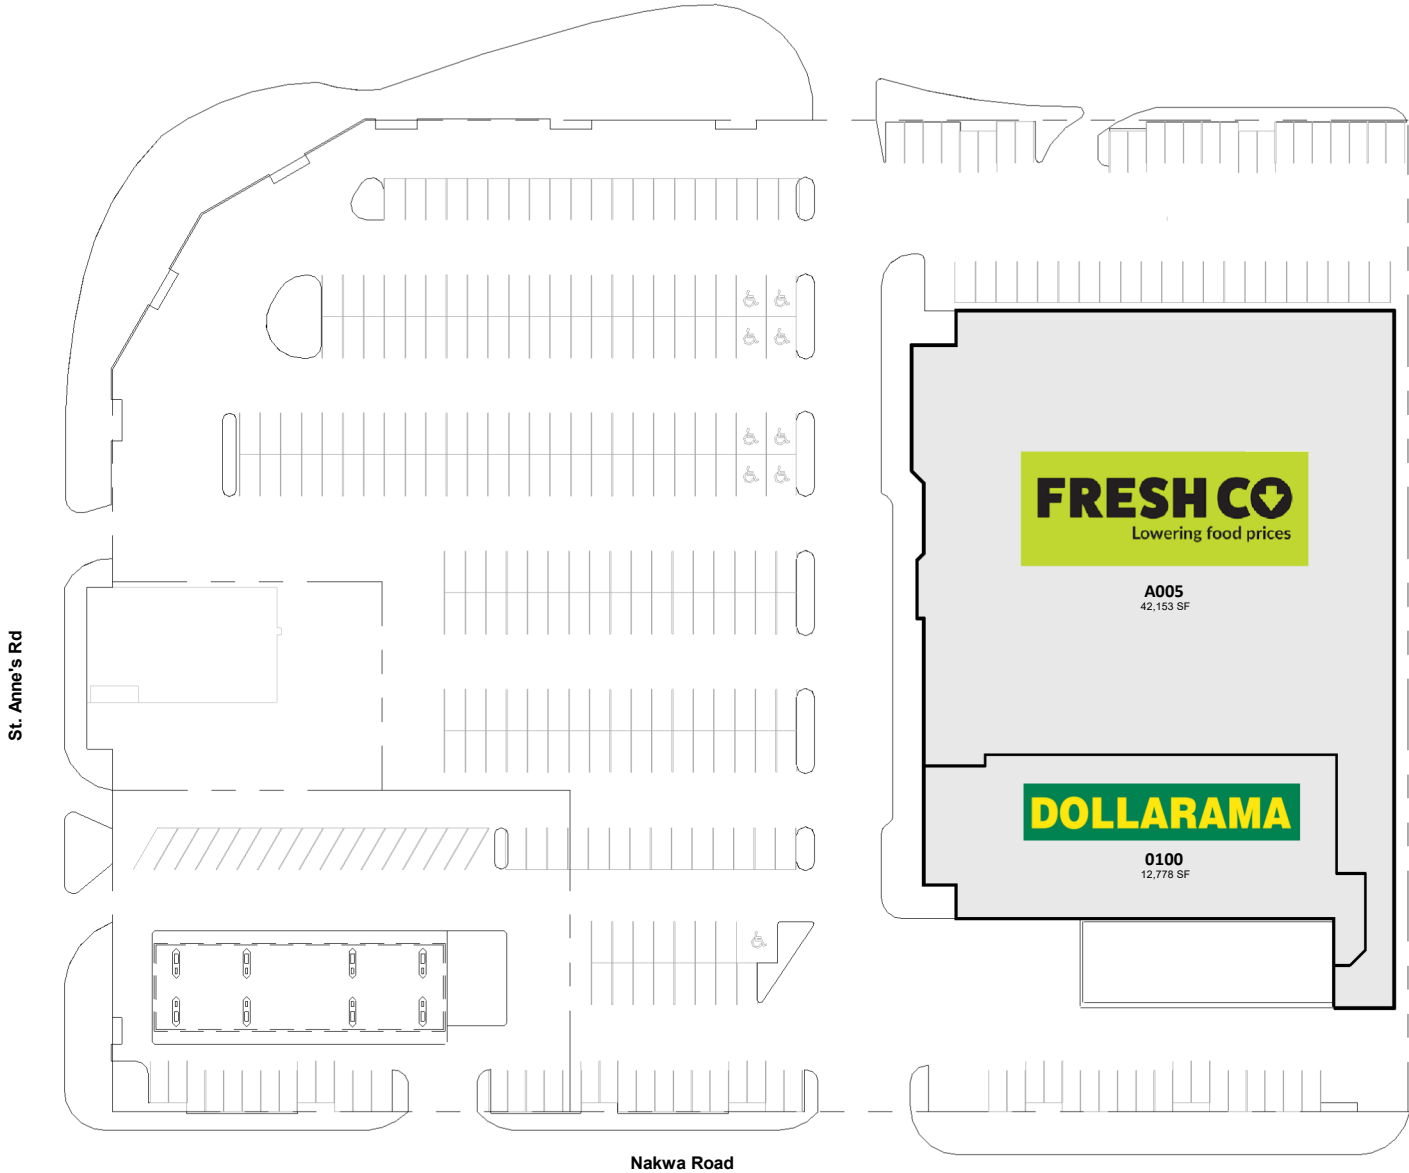

Alpine Ave

2 Alpine Ave., Winnipeg, MB

All information, dimensions, sizes and areas are approximate only and are to be verified on site. Any references on this plan to specific tenants are subject to change from time to time and shall not be deemed to be any representation as to the tenants that are within the shopping centre.