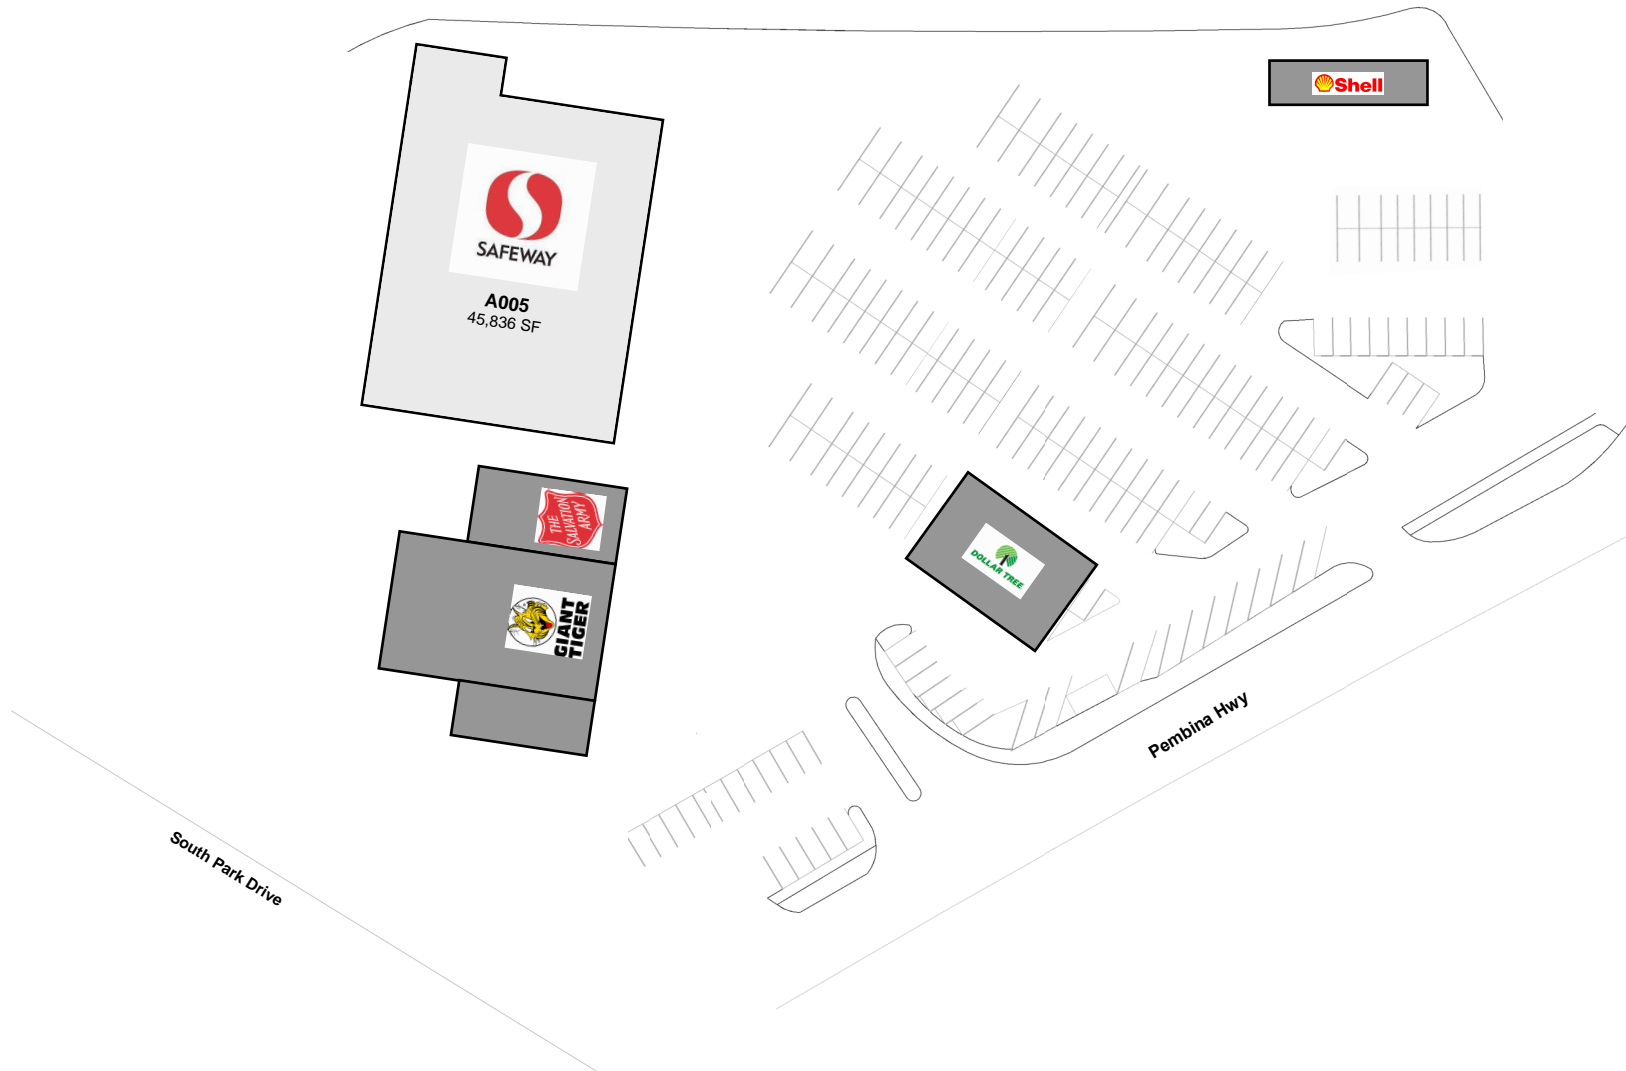

# 2155 Pembina Highway Safeway

2155 Pembina Highway Winnipeg, MB

*All information, dimensions, sizes and areas are approximate only and are to be verified on site. Any references on this plan to specific tenants are subject to change from time to time and shall not be deemed to be any representation as to the tenants that are within the shopping centre.*