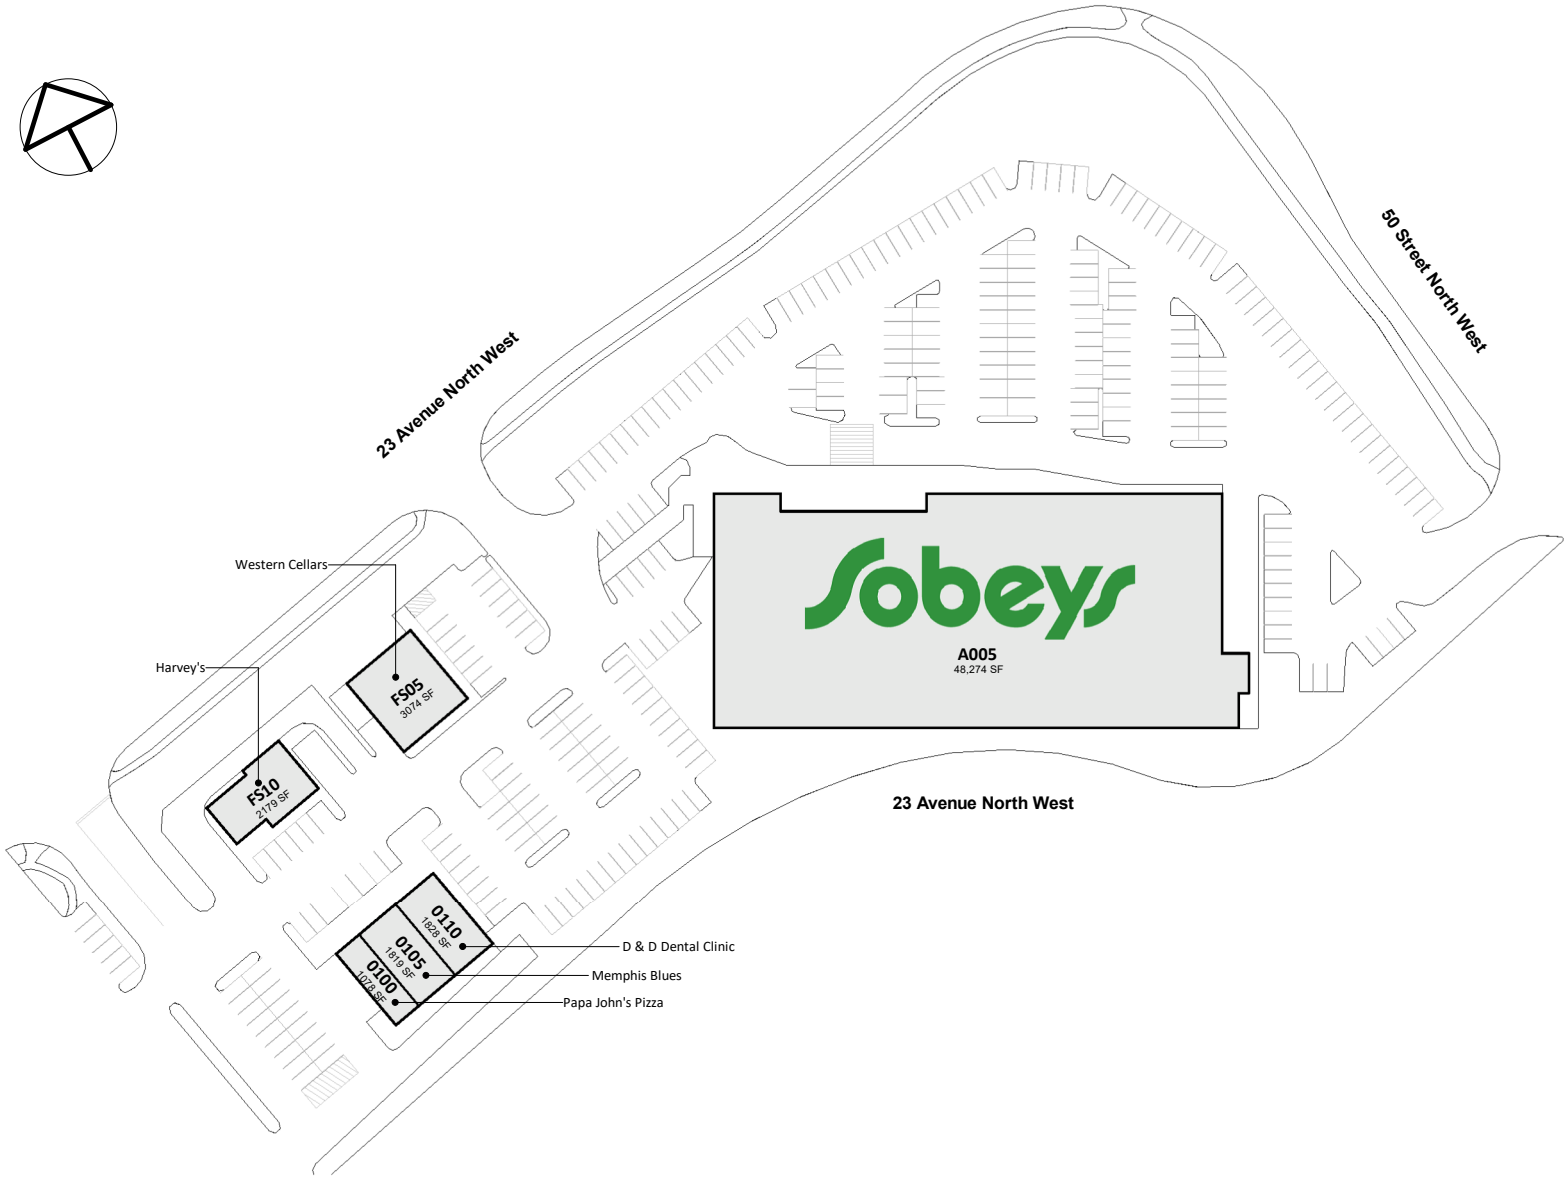

Millwoods Common

5011 23 Avenue Northwest Edmonton, Alberta

All information, dimensions, sizes and areas are approximate only and are to be verified on site. Any references on this plan to specific tenants are subject to change from time to time and shall not be deemed to be any representation as to the tenants that are within the shopping centre.