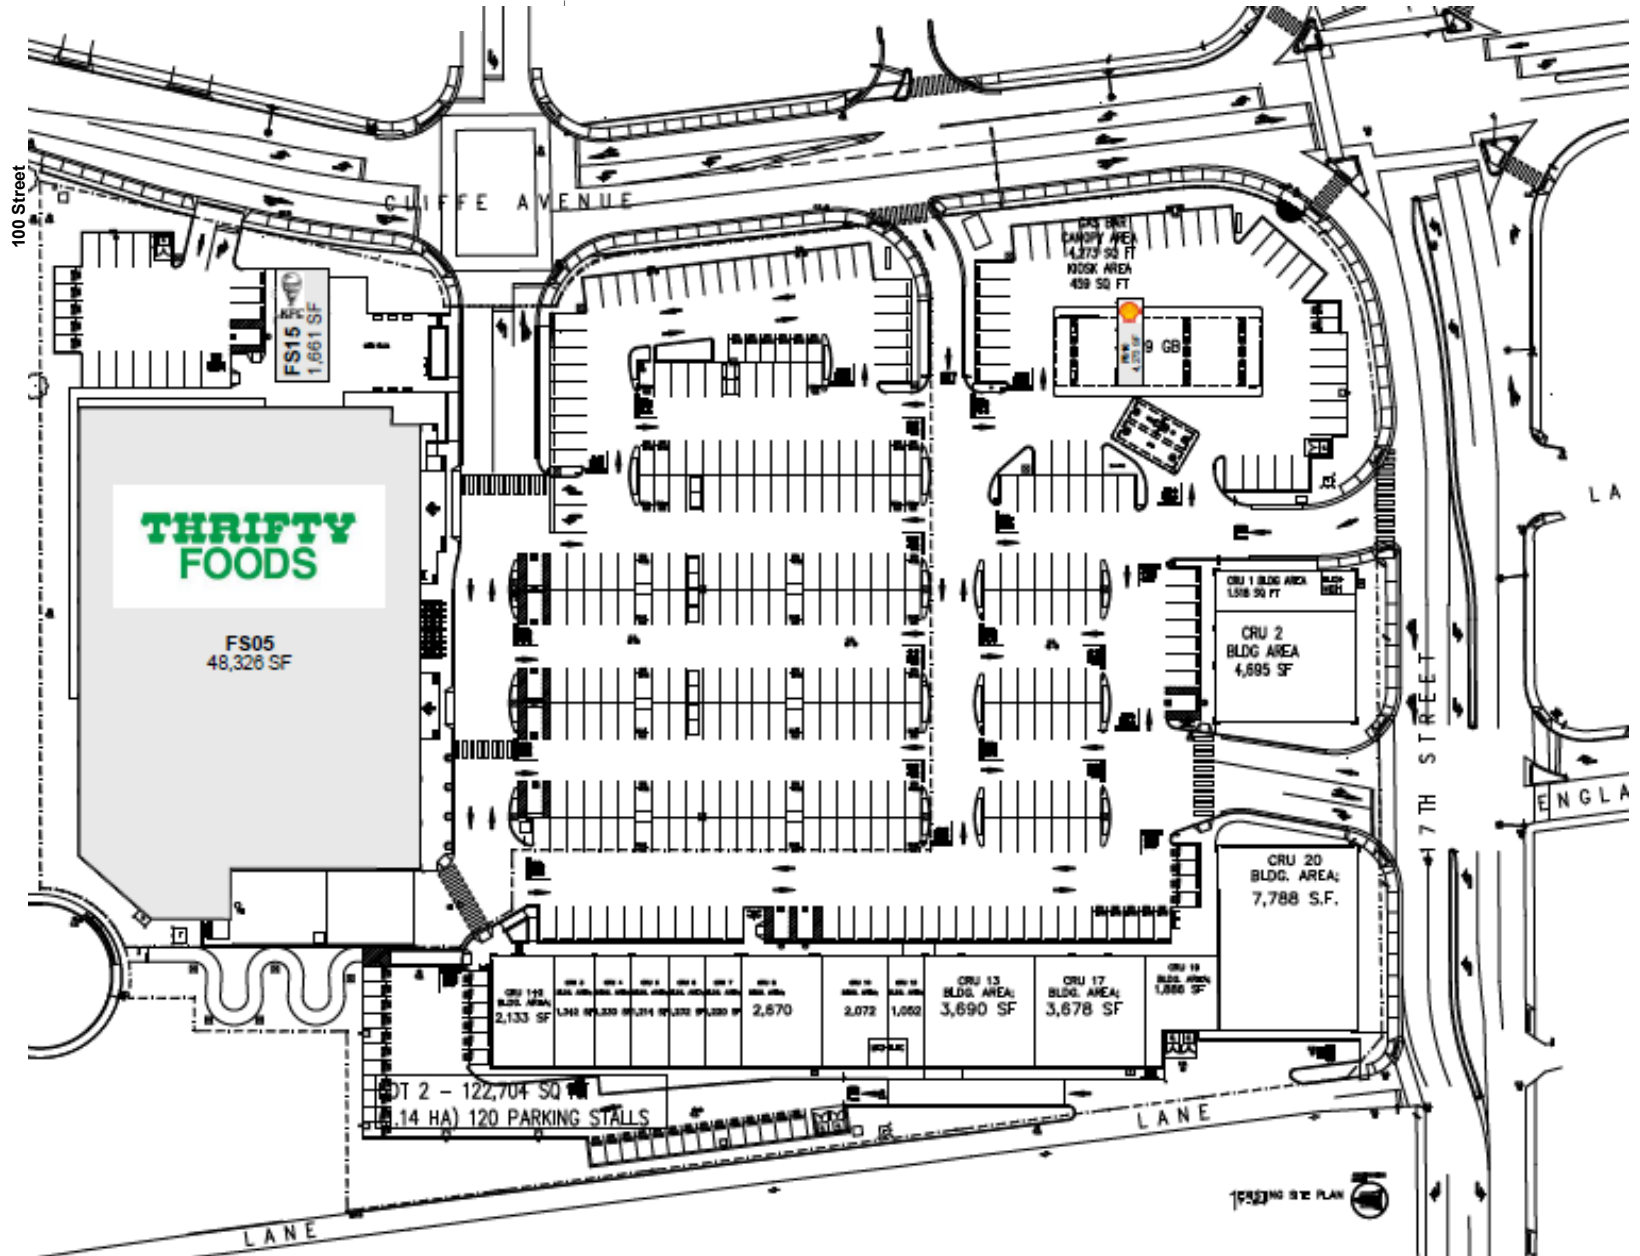

# Cliffe Avenue Thrifty

1551 Cliffe Ave, Courtenay, British Columbia

All information, dimensions, sizes and areas are approximate only and are to be verified on site. Any references on this plan to specific tenants are subject to change from time to time and shall not be deemed to be any representation as to the tenants that are within the shopping centre.