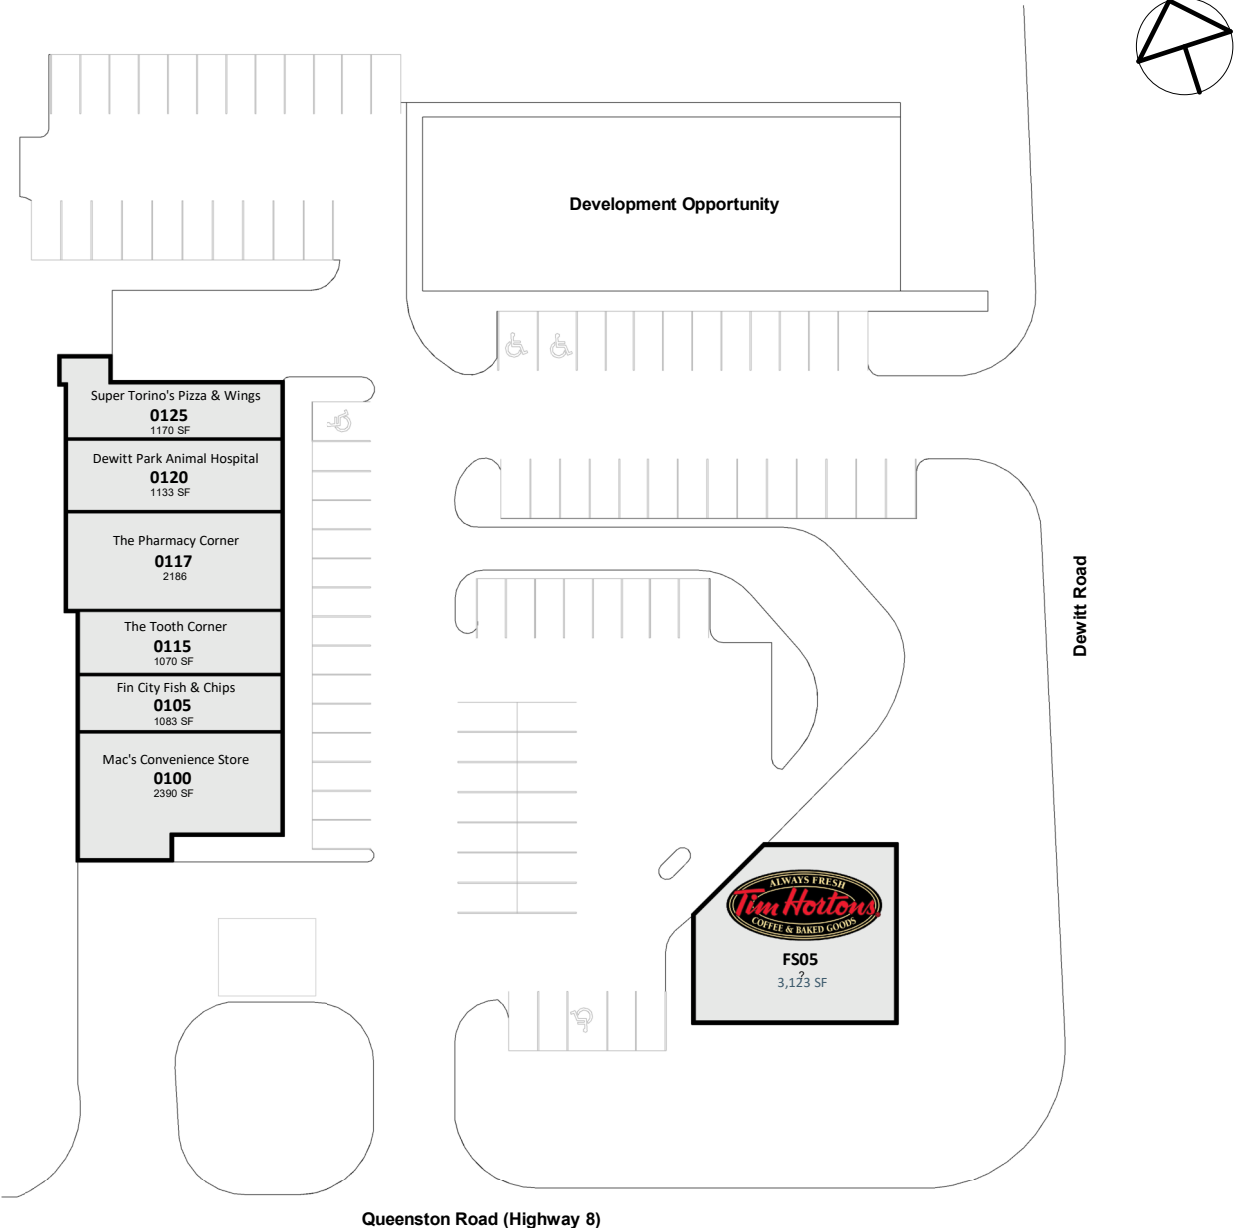

# Dewitt Park Plaza

521 Highway 8 Stoney Creek, Ontario

All information, dimensions, sizes and areas are approximate only and are to be verified on site. Any references on this plan to specific tenants are subject to change from time to time and shall not be deemed to be any representation as to the tenants that are within the shopping centre.